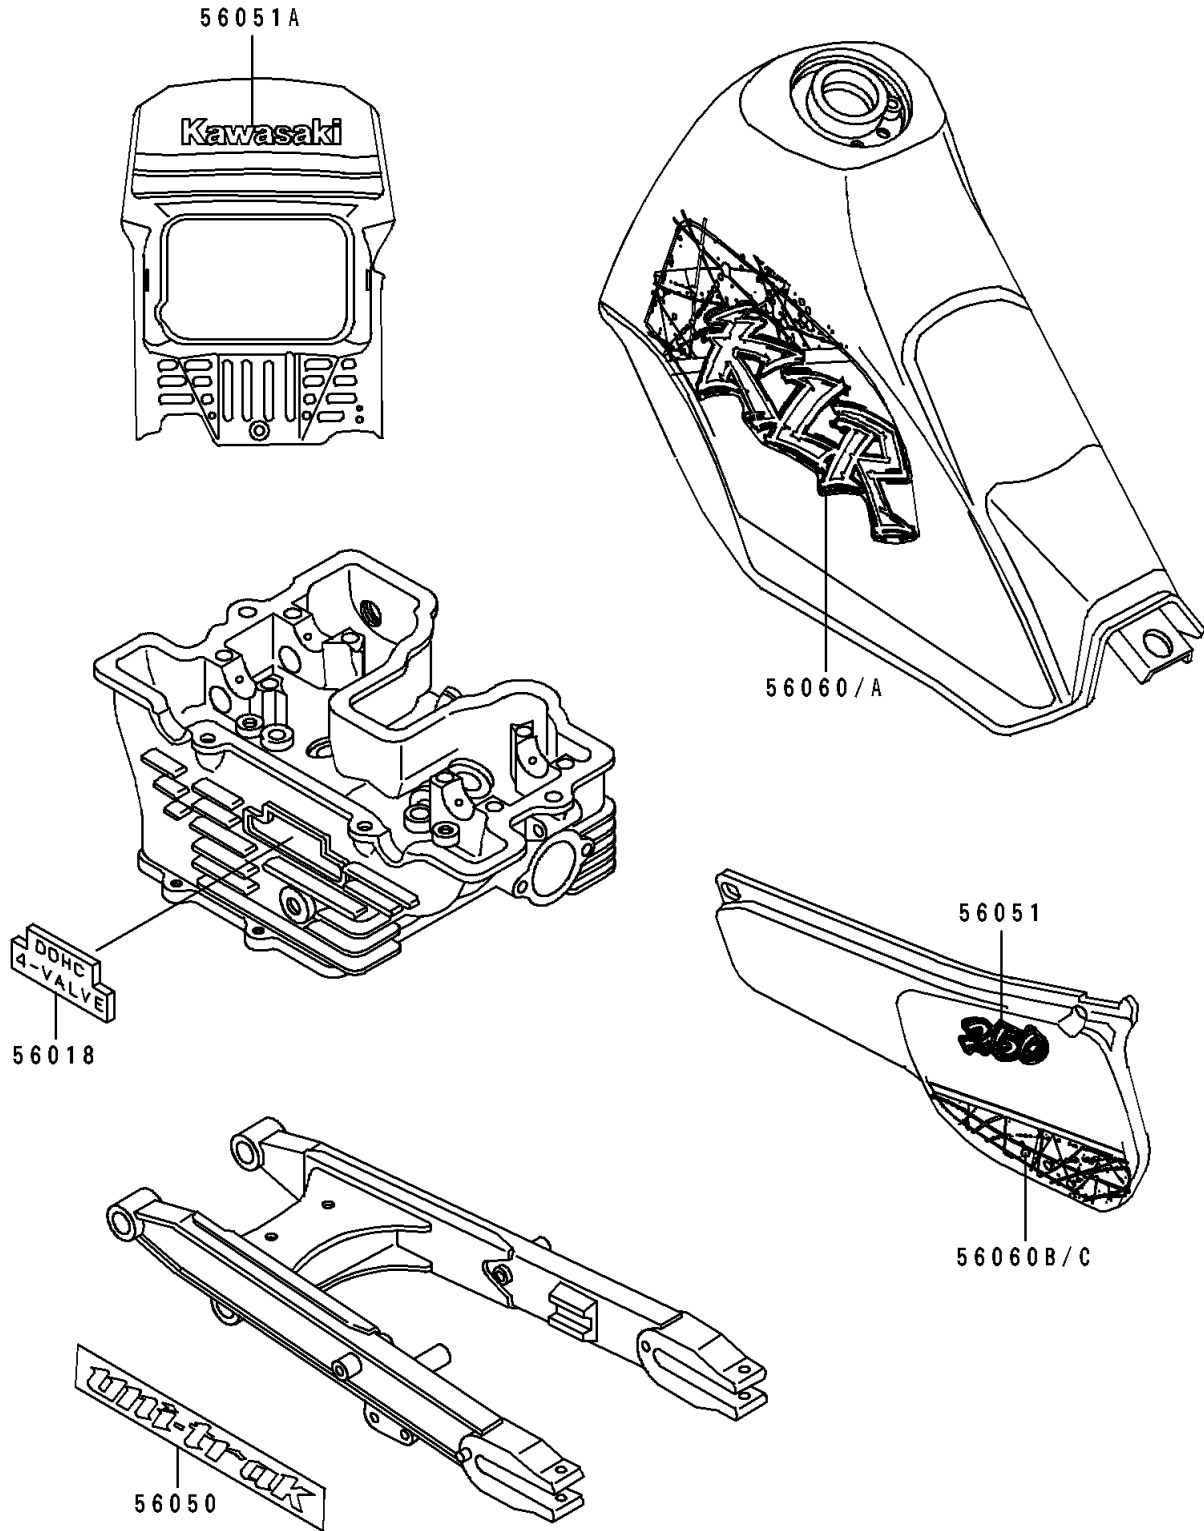

1996 KLR250 PARTS DIAGRAM

Decals(KL250-D11/D12/D13)

F2861A

1996 KLR250 PARTS LIST

Decals(KL250-D11/D12/D13)

ITEM NAME	PART NUMBER	QUANTITY
MARK,CYLINDER HEAD (Ref # 56018)	56018-1483	1
MARK,SWING ARM,UNI-TRAK (Ref # 56050)	56050-1916	2
MARK,250 (Ref # 56051)	56051-1043	2
MARK,KAWASAKI (Ref # 56051A)	56051-1047	1
PATTERN,FUEL TANK,LH (Ref # 56060)	56060-1732	1
PATTERN,FUEL TANK,RH (Ref # 56060A)	56060-1733	1
PATTERN,SIDE COVER,LH (Ref # 56060B)	56060-1734	1
PATTERN,SIDE COVER,RH (Ref # 56060C)	56060-1735	1