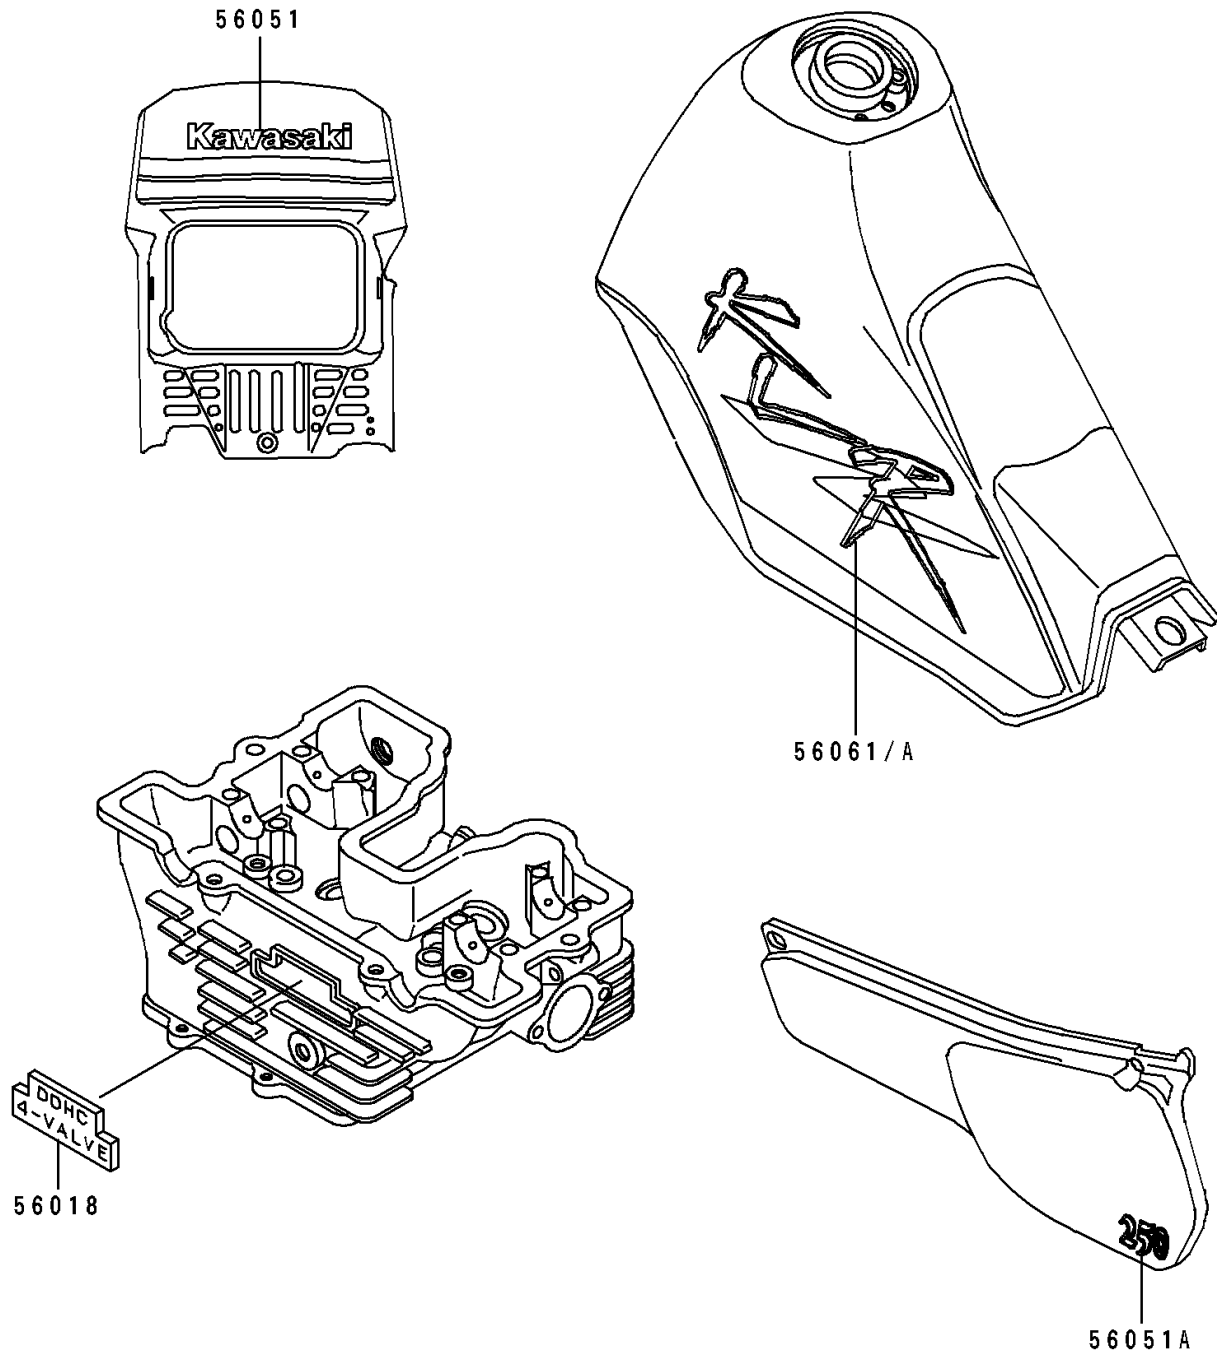

1997 KLR250 PARTS DIAGRAM

Decals(KL250-D14)

F2861B

1997 KLR250 PARTS LIST

Decals(KL250-D14)

ITEM NAME	PART NUMBER	QUANTITY
MARK,CYLINDER HEAD (Ref # 56018)	56018-1483	1
MARK,KAWASAKI (Ref # 56051)	56051-1329	1
MARK,SIDE COVER,250 (Ref # 56051A)	56051-1511	2
PATTERN,FUEL TANK,LH (Ref # 56061)	56061-1796	1
PATTERN,FUEL TANK,RH (Ref # 56061A)	56061-1797	1