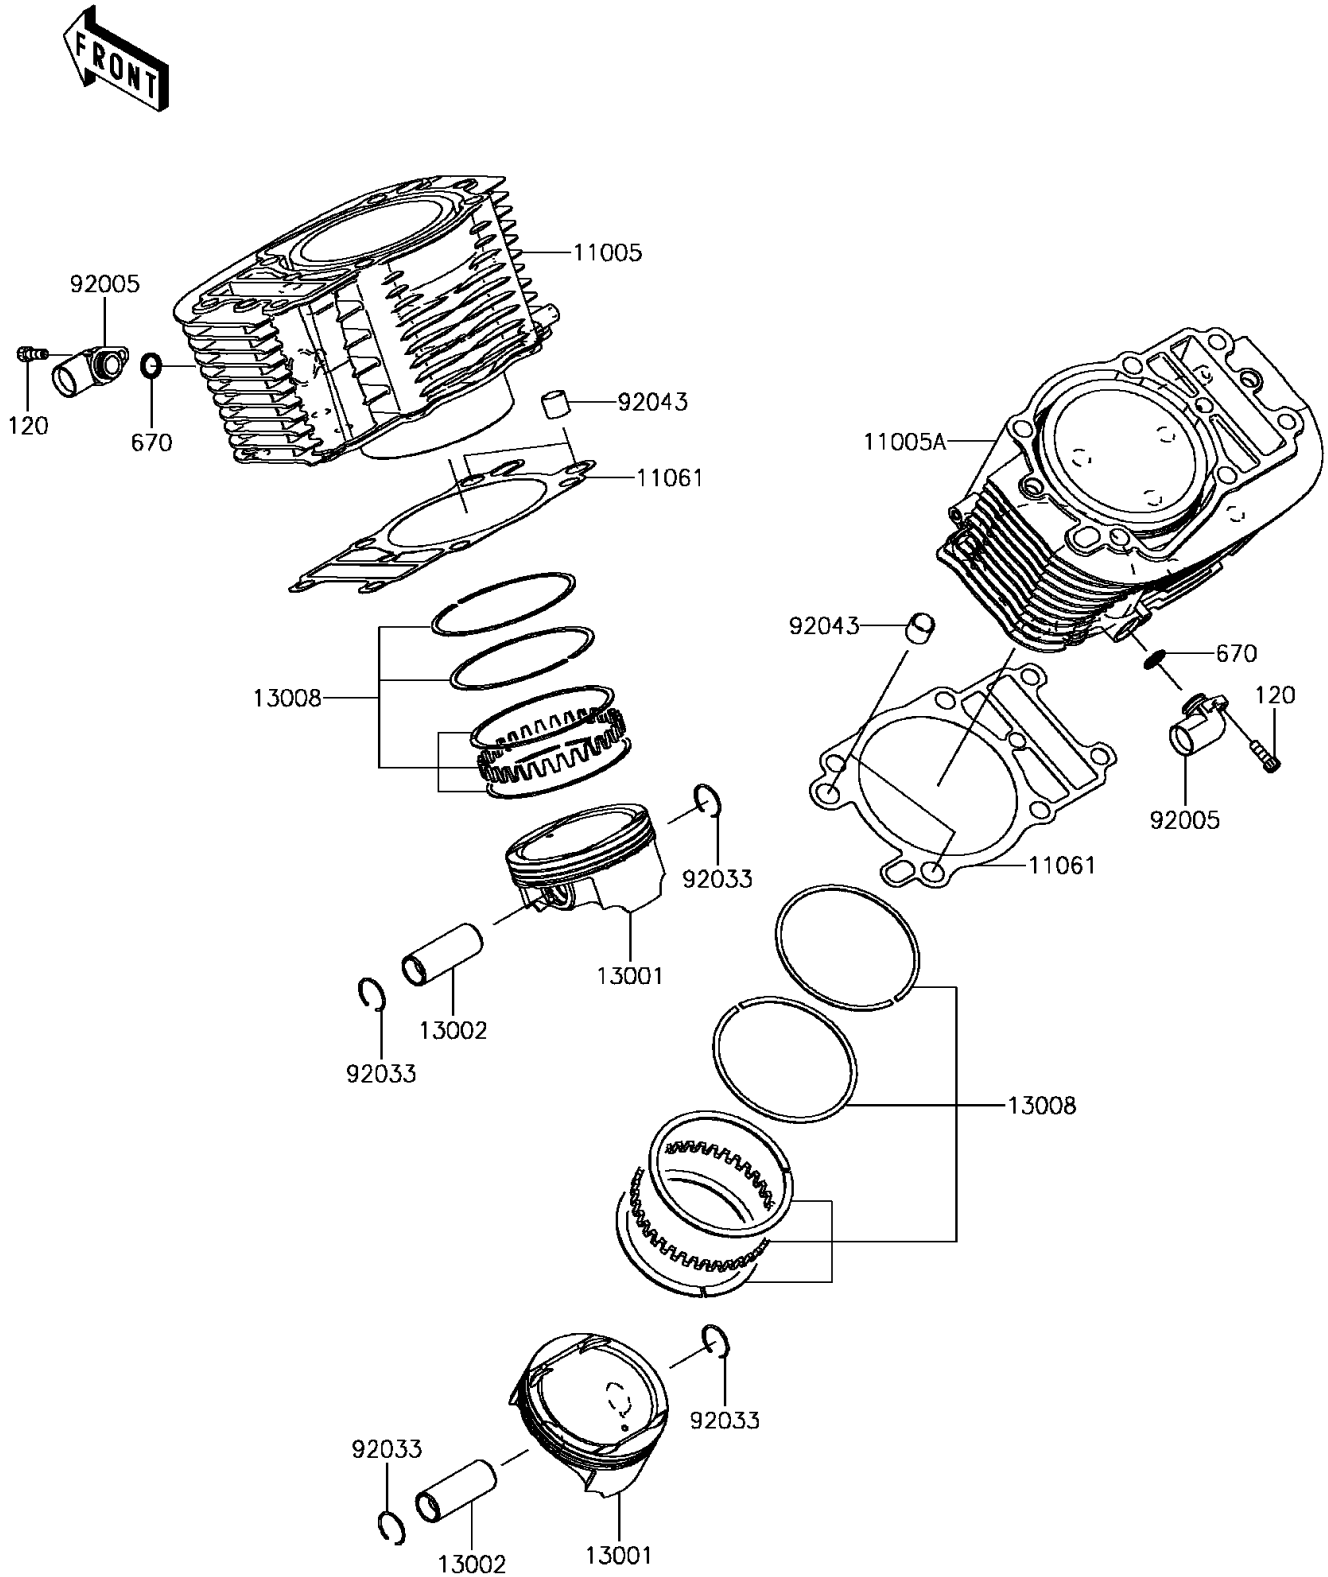

2013 VULCAN® 1700 VOYAGER® ABS PARTS DIAGRAM

Cylinder/Piston(s)

E1120

2013 VULCAN® 1700 VOYAGER® ABS PARTS LIST

Cylinder/Piston(s)

ITEM NAME	PART NUMBER	QUANTITY
BOLT-SOCKET,6X18 (Ref # 120)	120CB0618	2
O RING,15MM (Ref # 670)	670B2015	2
CYLINDER-ENGINE,FR (Ref # 11005)	11005-0103	1
CYLINDER-ENGINE,RR (Ref # 11005A)	11005-0104	1
GASKET,CYLINDER BASE (Ref # 11061)	11061-0335	2
PISTON-ENGINE (Ref # 13001)	13001-0124	2
PIN-PISTON (Ref # 13002)	13002-0023	2
RING-SET-PISTON (Ref # 13008)	13008-0044	2
FITTING (Ref # 92005)	92005-0098	2
RING-SNAP (Ref # 92033)	92033-3721	4
PIN,13X16X14 (Ref # 92043)	92043-1608	4