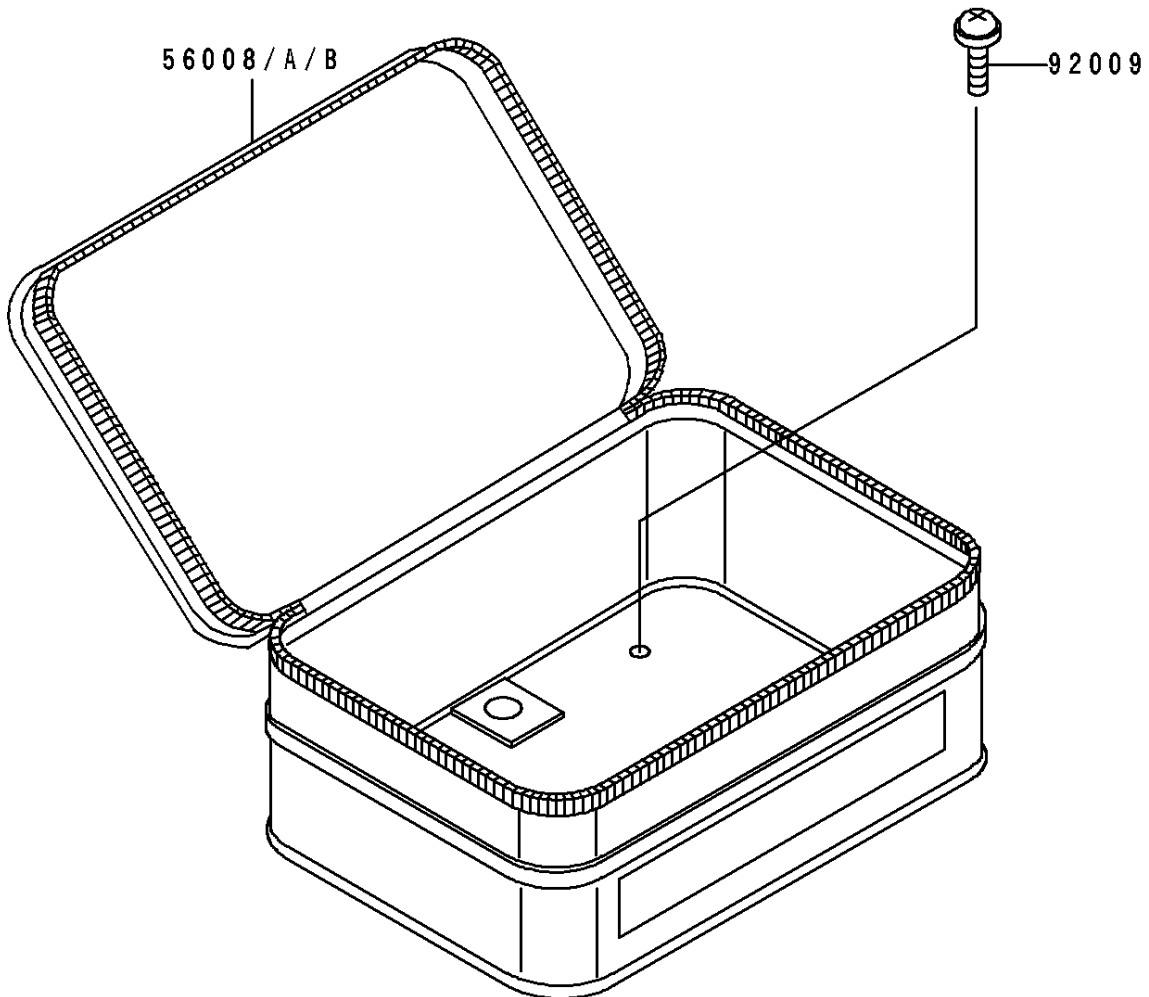

# 1993 KLR250 PARTS DIAGRAM

Accessory

F2910

## Accessory

ITEM NAME	PART NUMBER	QUANTITY
BAG,TOOL,BLUE-32 (Ref # 56008)	56008-1054-LA	1
SCREW,6X22,BLACK (Ref # 92009)	92009-1256	4