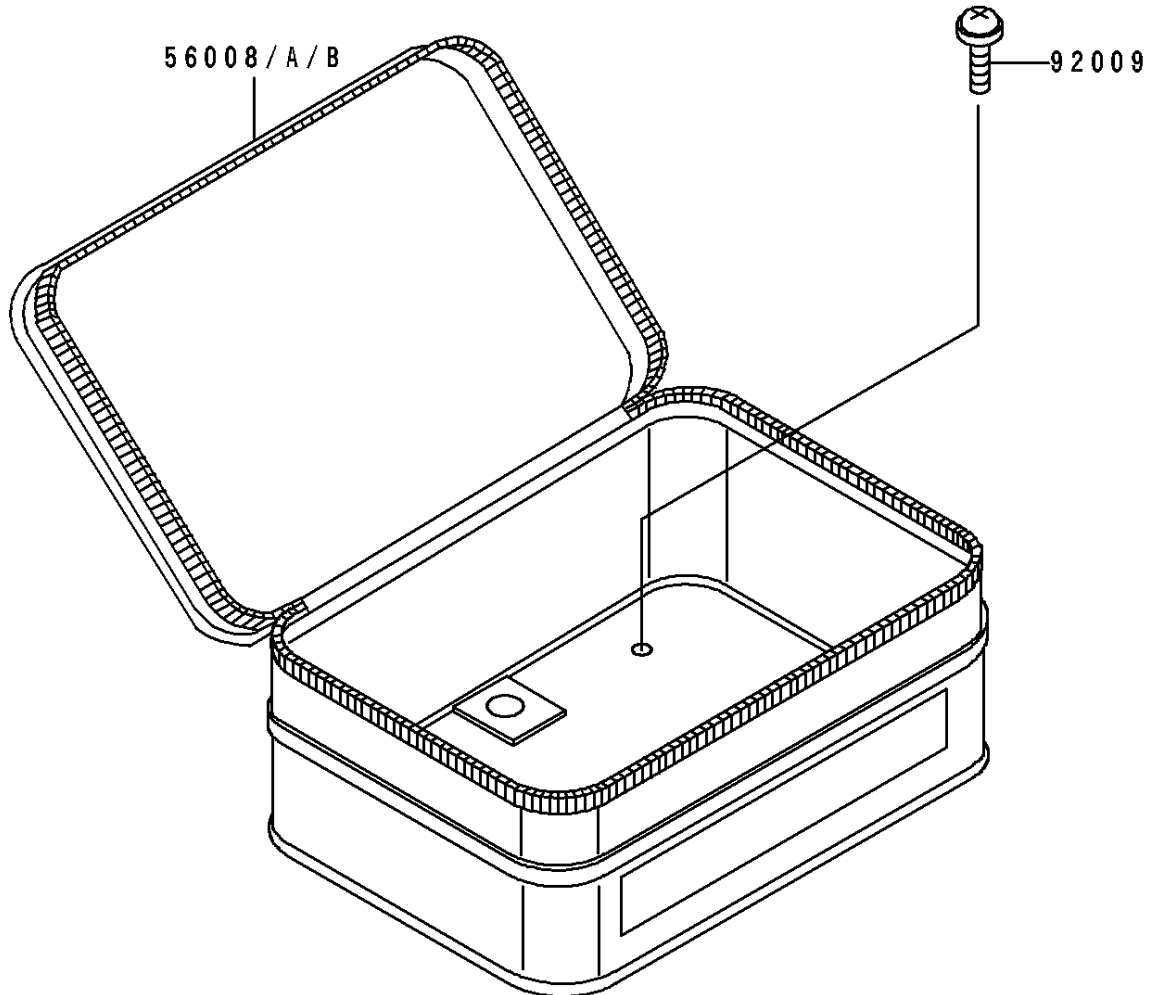

1993 KLR250 PARTS DIAGRAM

Accessory

F2910

1993 KLR250 PARTS LIST

Accessory

ITEM NAME	PART NUMBER	QUANTITY
BAG,TOOL,BLUE-32 (Ref # 56008)	56008-1054-LA	1
SCREW,6X22,BLACK (Ref # 92009)	92009-1256	4