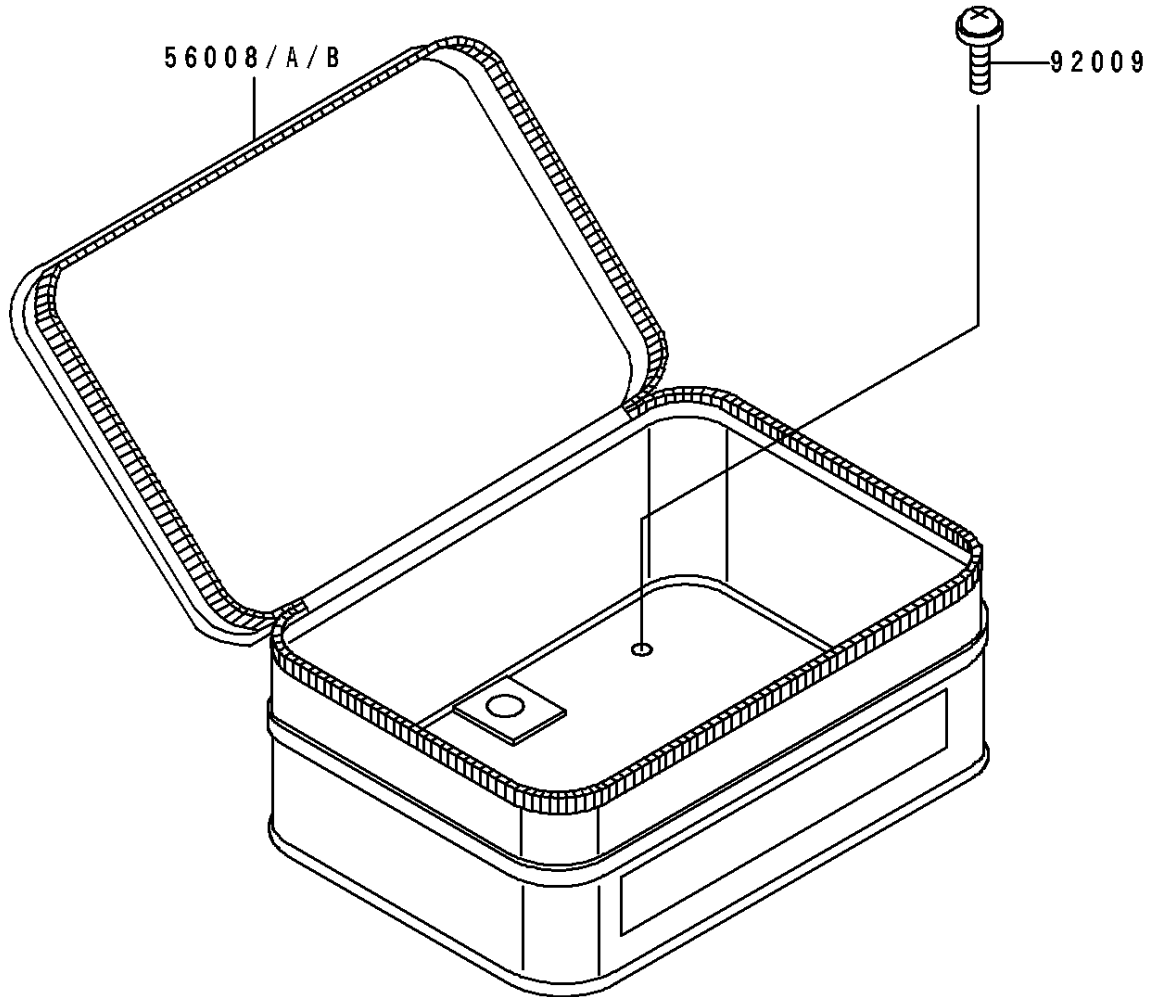

1996 KLR250 PARTS DIAGRAM

Accessory

F2910

1996 KLR250 PARTS LIST

Accessory

ITEM NAME	PART NUMBER	QUANTITY
BAG,TOOL,VIOLET (Ref # 56008B)	56008-1054-PL	1
SCREW,6X22,BLACK (Ref # 92009)	92009-1256	4