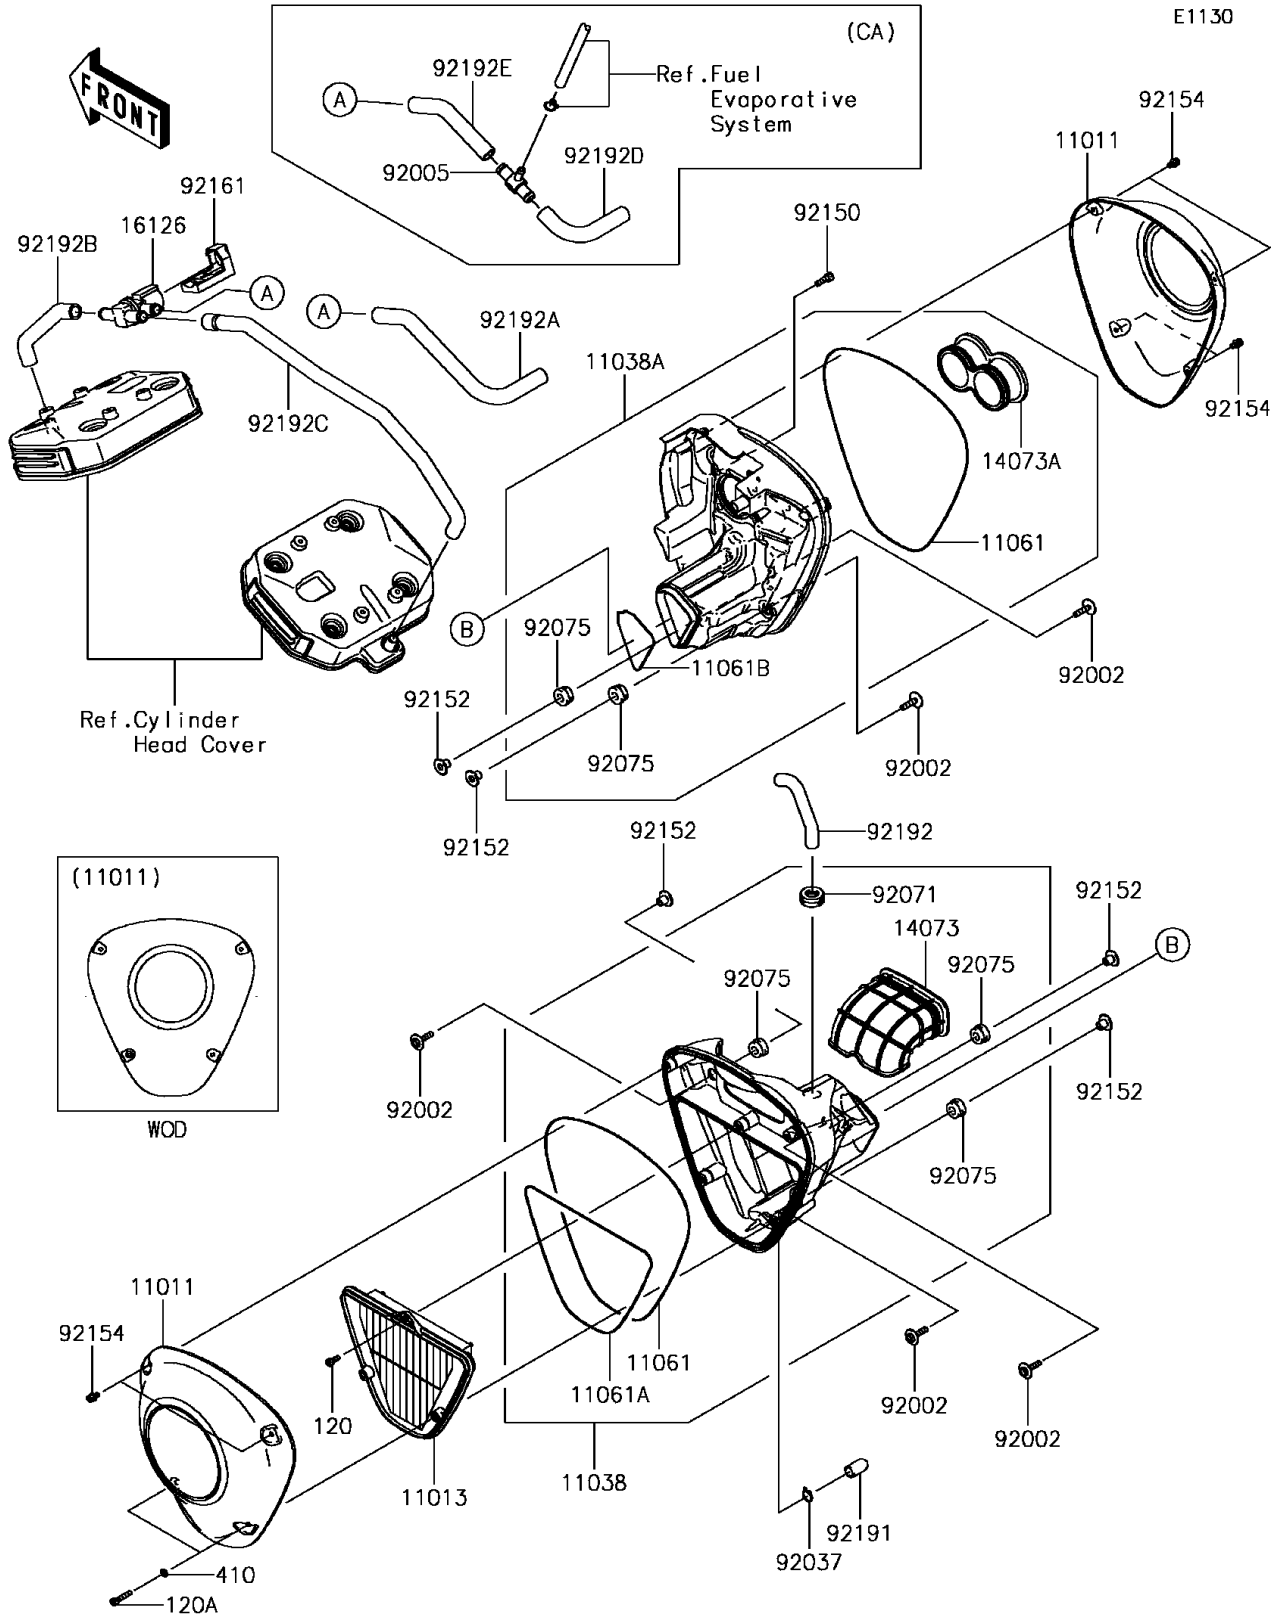

2013 VULCAN® 1700 VOYAGER® ABS PARTS DIAGRAM

Air Cleaner

2013 VULCAN® 1700 VOYAGER® ABS PARTS LIST

Air Cleaner

ITEM NAME	PART NUMBER	QUANTITY
BOLT-SOCKET,5X12 (Ref # 120)	120CA0512	1
BOLT-SOCKET,5X25 (Ref # 120A)	120R0525	2
W-PLAIN-S,5MM (Ref # 410)	410S0500	2
CASE-AIR FILTER (Ref # 11011)	11011-0119	2
ELEMENT-AIR FILTER (Ref # 11013)	11013-0031	1
CASE-ASSY-AIR FILTER,LH (Ref # 11038)	11038-0022	1
CASE-ASSY-AIR FILTER,RH (Ref # 11038A)	11038-0023	1
GASKET,3X812 (Ref # 11061)	11061-0346	2
GASKET,3X630 (Ref # 11061A)	11061-0347	1
GASKET,3X222 (Ref # 11061B)	11061-0367	1
DUCT,INTAKE (Ref # 14073)	14073-0202	1
DUCT,THROBO. FUNNEL (Ref # 14073A)	14073-0203	1
VALVE,AIR SWITCHING (Ref # 16126)	16126-1437	1
BOLT,6X25 (Ref # 92002)	92002-1135	5
CLAMP,14.5MM (Ref # 92037)	92037-1900	1
GROMMET,AIR SUCTION VALVE (Ref # 92071)	92071-1249	1
DAMPER,RUBBER (Ref # 92075)	92075-1123	5
BOLT,6X18 (Ref # 92150)	92150-1645	5
COLLAR,6.3X10X12 (Ref # 92152)	92152-0694	5
BOLT,SOCKET,5X10 (Ref # 92154)	92154-0131	6
DAMPER (Ref # 92161)	92161-0309	1
TUBE (Ref # 92191)	92191-1704	1
TUBE,BREATHER (Ref # 92192)	92192-0650	1
TUBE,FR HEAD-ASWV (Ref # 92192B)	92192-0652	1
TUBE,RR HEAD-ASWV (Ref # 92192C)	92192-0653	1
FITTING (Ref # 92005)	92005-0054	1
TUBE,A/C-ASWV (Ref # 92192A)	92192-0651	1
TUBE,ASWV-FITTING (Ref # 92192D)	92192-0654	1
TUBE,FITTING-A/C (Ref # 92192E)	92192-0655	1