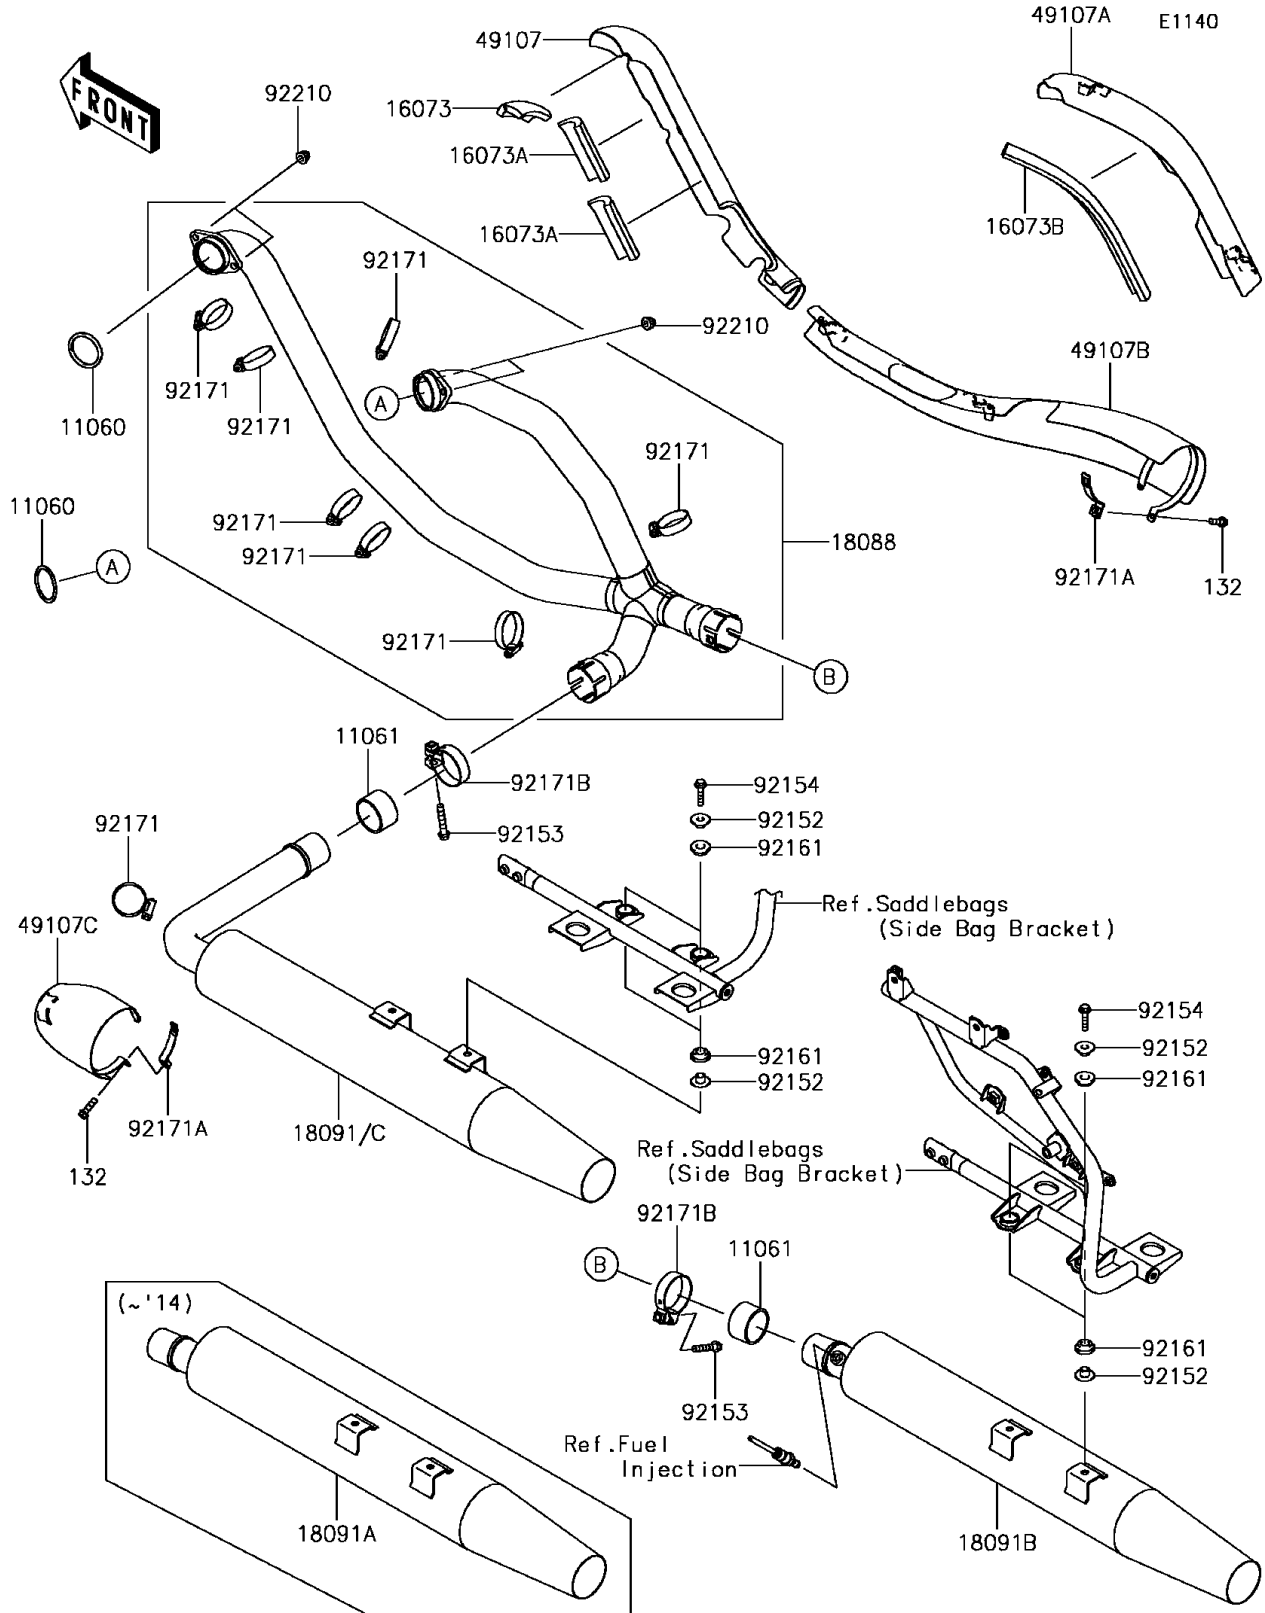

2016 VULCAN[®] 1700 VOYAGER[®] ABS PARTS DIAGRAM

Muffler(s)

2016 VULCAN® 1700 VOYAGER® ABS PARTS LIST

Muffler(s)

ITEM NAME	PART NUMBER	QUANTITY
BOLT-FLANGED-SMALL,6X20 (Ref # 132)	132BC0620	2
GASKET,EXHAUST PIPE (Ref # 11060)	11060-1119	2
GASKET,MUFFLER CONNECTING (Ref # 11061)	11061-0240	2
INSULATOR (Ref # 16073)	16073-0125	1
INSULATOR (Ref # 16073A)	16073-0126	2
INSULATOR (Ref # 16073B)	16073-0128	1
PIPE-EXHAUST (Ref # 18088)	18088-0414	1
BODY-COMP-MUFFLER,RH (Ref # 18091B)	18091-0938	1
BODY-COMP-MUFFLER,LH (Ref # 18091C)	18091-0955	1
COVER-EXHAUST PIPE,FR-F (Ref # 49107)	49107-0166	1
COVER-EXHAUST PIPE,RR (Ref # 49107A)	49107-0167	1
COVER-EXHAUST PIPE,FR-R (Ref # 49107B)	49107-0168	1
COVER-EXHAUST PIPE,LH (Ref # 49107C)	49107-0169	1
COLLAR,8.8X12X10.6 (Ref # 92152)	92152-0082	8
BOLT,8X45 (Ref # 92153)	92153-0702	2
BOLT,FLANGED,8X32 (Ref # 92154)	92154-0136	4
DAMPER (Ref # 92161)	92161-0135	8
CLAMP (Ref # 92171)	92171-0072	8
CLAMP (Ref # 92171A)	92171-0294	2
CLAMP (Ref # 92171B)	92171-0358	2
NUT,CAP,8MM (Ref # 92210)	92210-1132	4