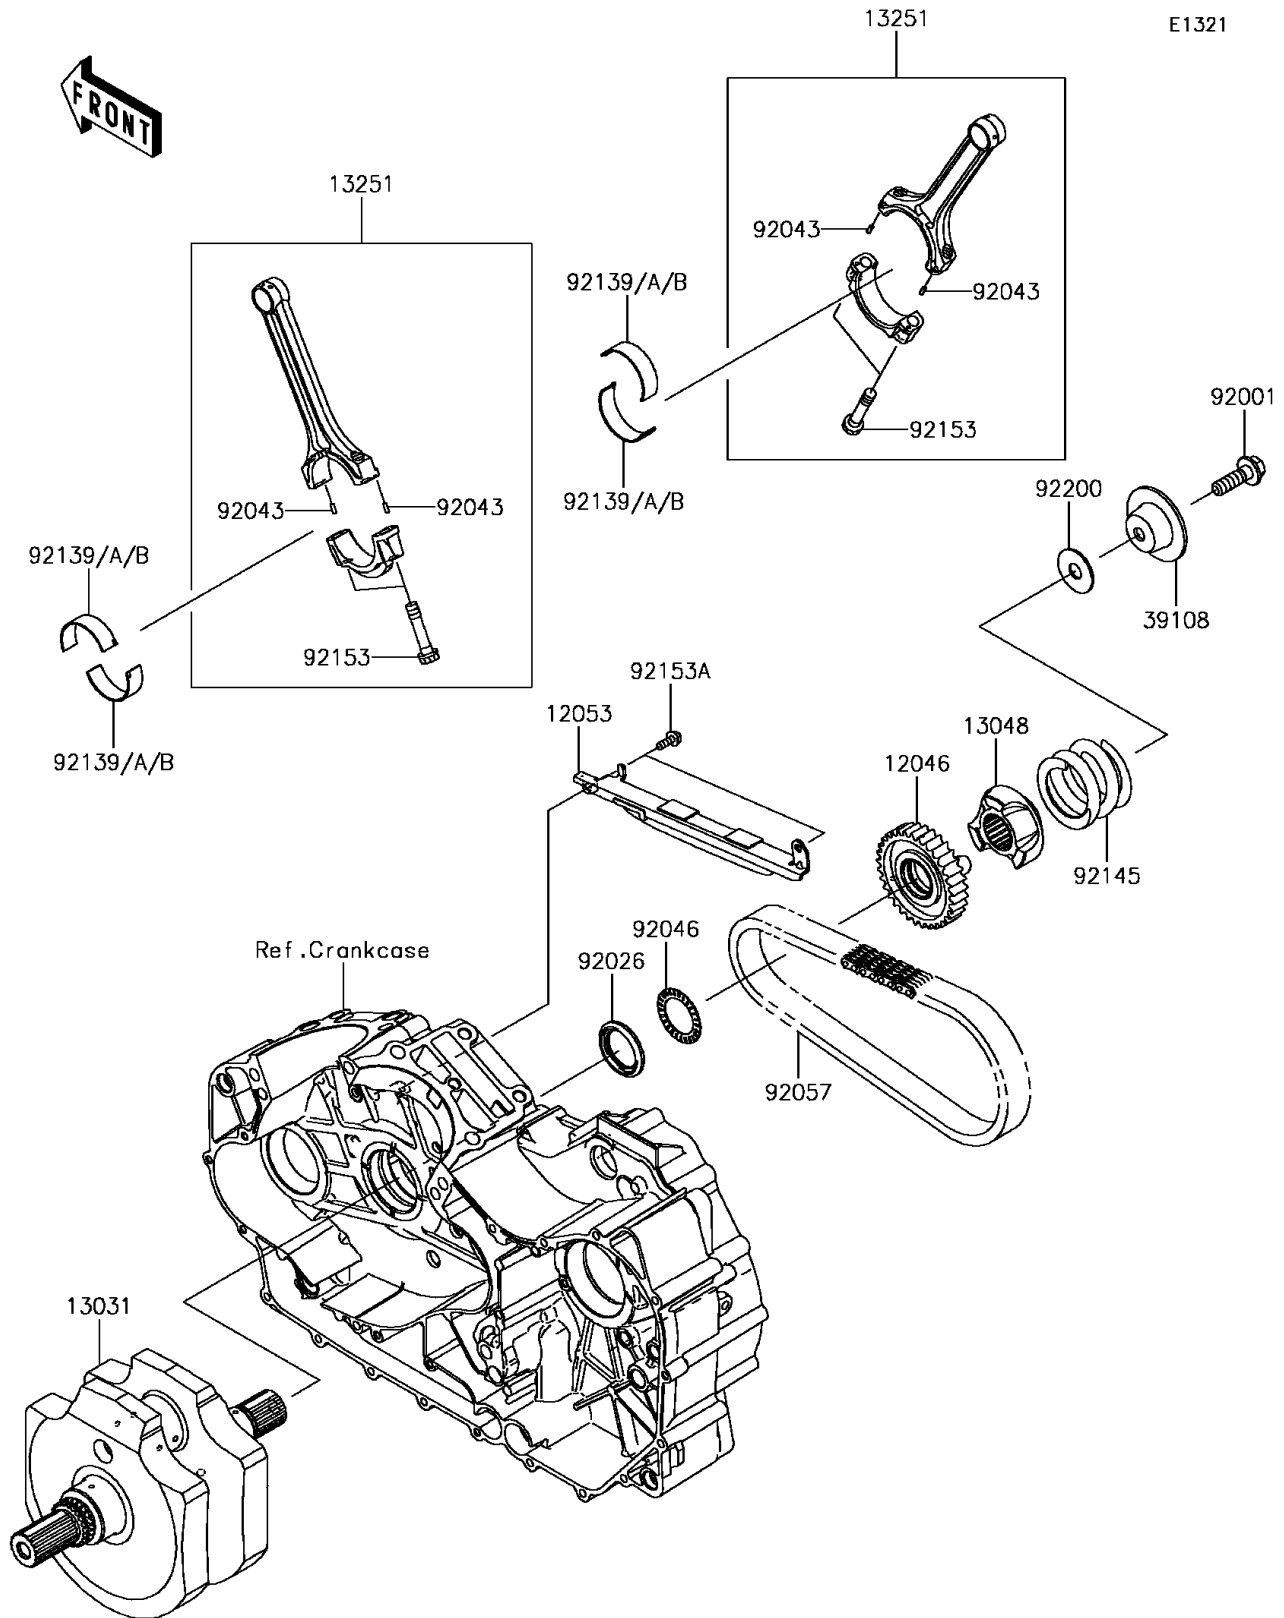

2013 VULCAN® 1700 VOYAGER® ABS PARTS DIAGRAM

Crankshaft

2013 VULCAN® 1700 VOYAGER® ABS PARTS LIST

Crankshaft

ITEM NAME	PART NUMBER	QUANTITY
SPROCKET,PRIMARY,33T (Ref # 12046)	12046-0065	1
GUIDE-CHAIN,PRIMARY,UPP (Ref # 12053)	12053-0122	1
CRANKSHAFT-COMP (Ref # 13031)	13031-0104	1
CAM-DAMPER (Ref # 13048)	13048-0017	1
ROD-ASSY-CONNECTING (Ref # 13251)	13251-0026	2
RETAINER-SPRING (Ref # 39108)	39108-0014	1
BOLT,FLANGED,12X40 (Ref # 92001)	92001-1146	1
SPACER (Ref # 92026)	92026-0145	1
PIN,3X8.5 (Ref # 92043)	92043-0033	4
BEARING-NEEDLE (Ref # 92046)	92046-0033	1
CHAIN,PRIMARY,89HV303CF-92 (Ref # 92057)	92057-0155	1
BUSHING,CONNECTING ROD,BLUE (Ref # 92139)	92139-0225	4
BUSHING,CONNECTING ROD,BLACK (Ref # 92139A)	92139-0226	AR
BUSHING,CONNECTING ROD,BROWN (Ref # 92139B)	92139-0227	AR
SPRING,58X11X46.5 (Ref # 92145)	92145-0592	1
BOLT,CONNECTING ROD (Ref # 92153)	92153-0314	4
BOLT,FLANGED,6X16 (Ref # 92153A)	92153-0713	2
WASHER,12X34X1.6 (Ref # 92200)	92200-0478	1