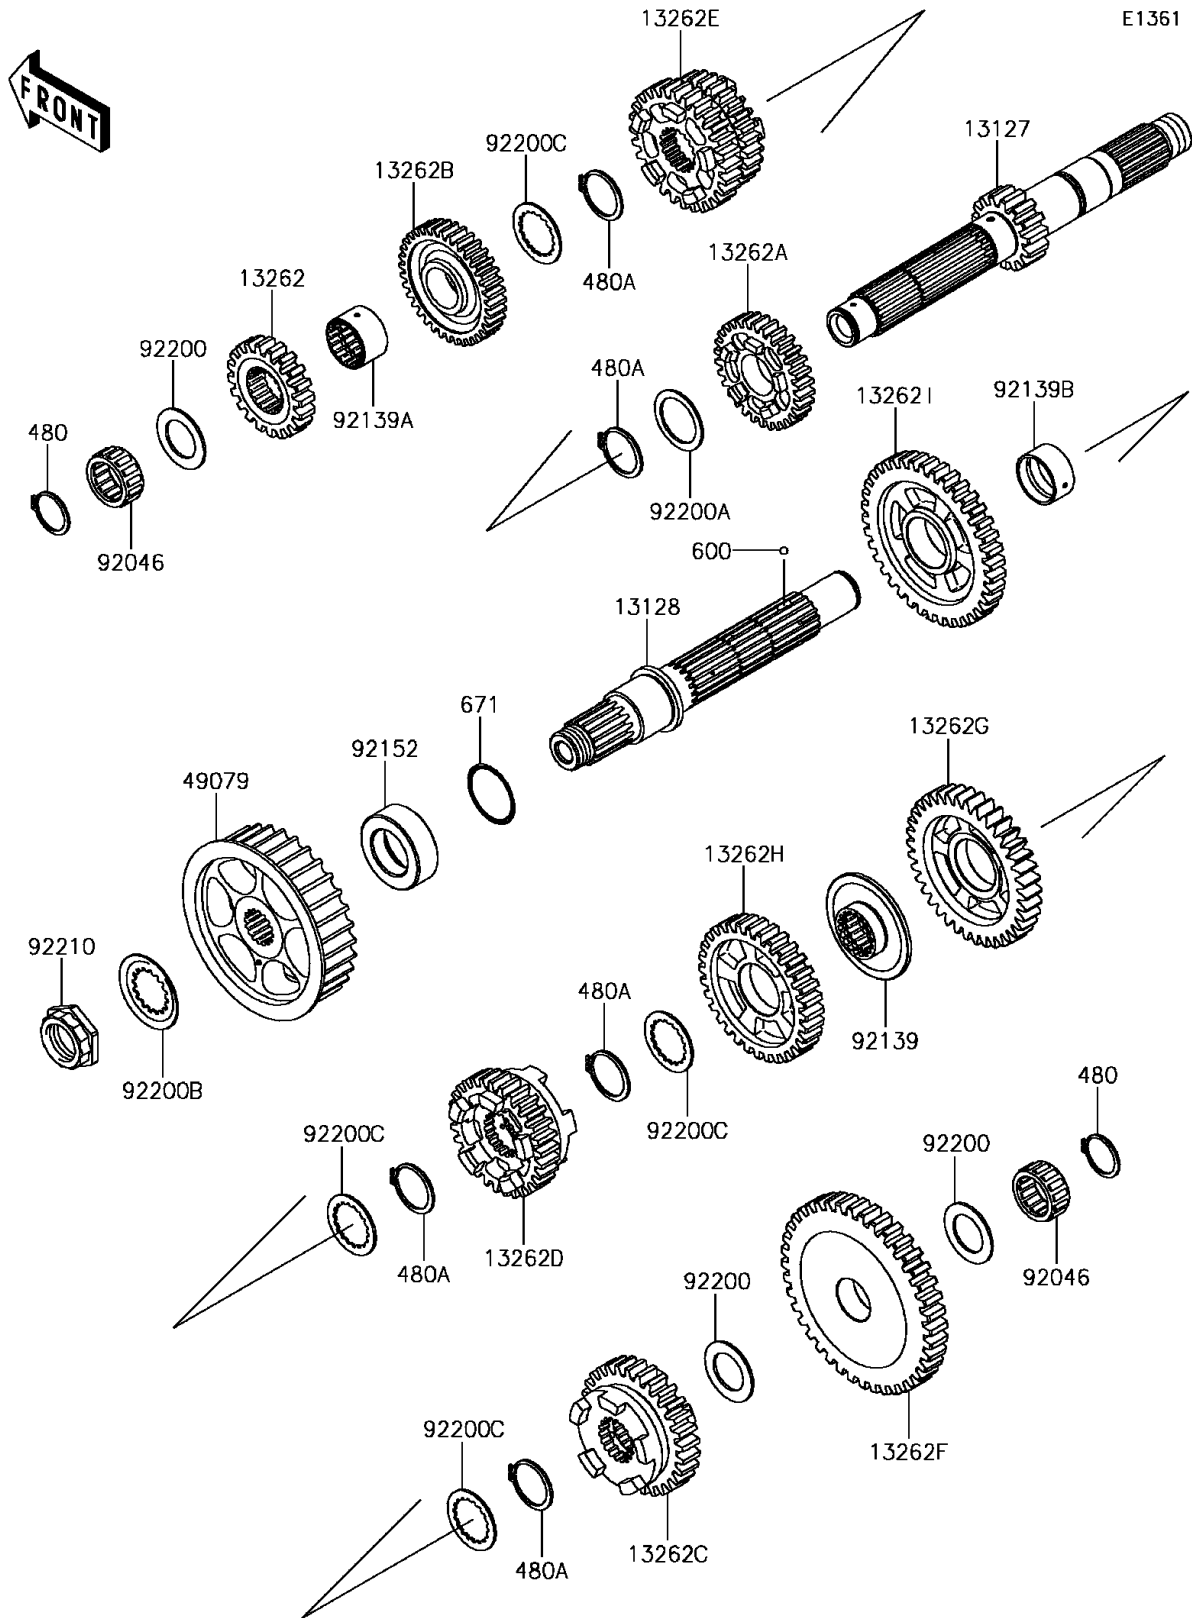

# 2015 Vulcan 1700 Voyager ABS PARTS DIAGRAM

Transmission

## 2015 Vulcan 1700 Voyager ABS PARTS LIST

### Transmission

ITEM NAME	PART NUMBER	QUANTITY
CIRCLIP-TYPE-C,25MM (Ref # 480)	480J2500	2
CIRCLIP (Ref # 480A)	480J2900	5
BALL-STEEL,5/32 (Ref # 600)	600A0500	3
O RING (Ref # 671)	671D2535	1
SHAFT-TRANSMISSION INPUT (Ref # 13127)	13127-0083	1
SHAFT-TRANSMISSION OUTPUT (Ref # 13128)	13128-0057	1
GEAR,INPUT 2ND,20T (Ref # 13262)	13262-0603	1
GEAR,INPUT 5TH,30T (Ref # 13262A)	13262-0605	1
GEAR,INPUT 6TH,36T (Ref # 13262B)	13262-0606	1
GEAR,OUTPUT 5TH,29T (Ref # 13262C)	13262-0611	1
GEAR,OUTPUT 6TH,29T (Ref # 13262D)	13262-0612	1
GEAR,INPUT 3RD&4TH,27T&28T (Ref # 13262E)	13262-0829	1
GEAR,OUTPUT LOW,44T (Ref # 13262F)	13262-0831	1
GEAR,OUTPUT 3RD,38T (Ref # 13262G)	13262-0832	1
GEAR,OUTPUT 4TH,32T (Ref # 13262H)	13262-0833	1
GEAR,OUTPUT 2ND,38T (Ref # 13262I)	13262-0834	1
PULLEY-BELT (Ref # 49079)	49079-0020	1
BEARING-NEEDLE,KT 253515E02 C3 (Ref # 92046)	92046-0007	2
BUSHING,OUTPUT 3RD-4TH GEAR (Ref # 92139)	92139-0007	1
BUSHING,INPUT TOP GEAR (Ref # 92139A)	92139-0236	1
BUSHING,OUTPUT 2ND GEAR (Ref # 92139B)	92139-0237	1
COLLAR,30X50X17.5 (Ref # 92152)	92152-0657	1
WASHER,25.3X40X1.6 (Ref # 92200)	92200-0427	3
WASHER,30.3X40X1.5 (Ref # 92200A)	92200-0428	1
WASHER,31X50X1 (Ref # 92200B)	92200-0505	1
WASHER,30.3X40X1.5 (Ref # 92200C)	92200-1381	4
NUT,25MM (Ref # 92210)	92210-0554	1