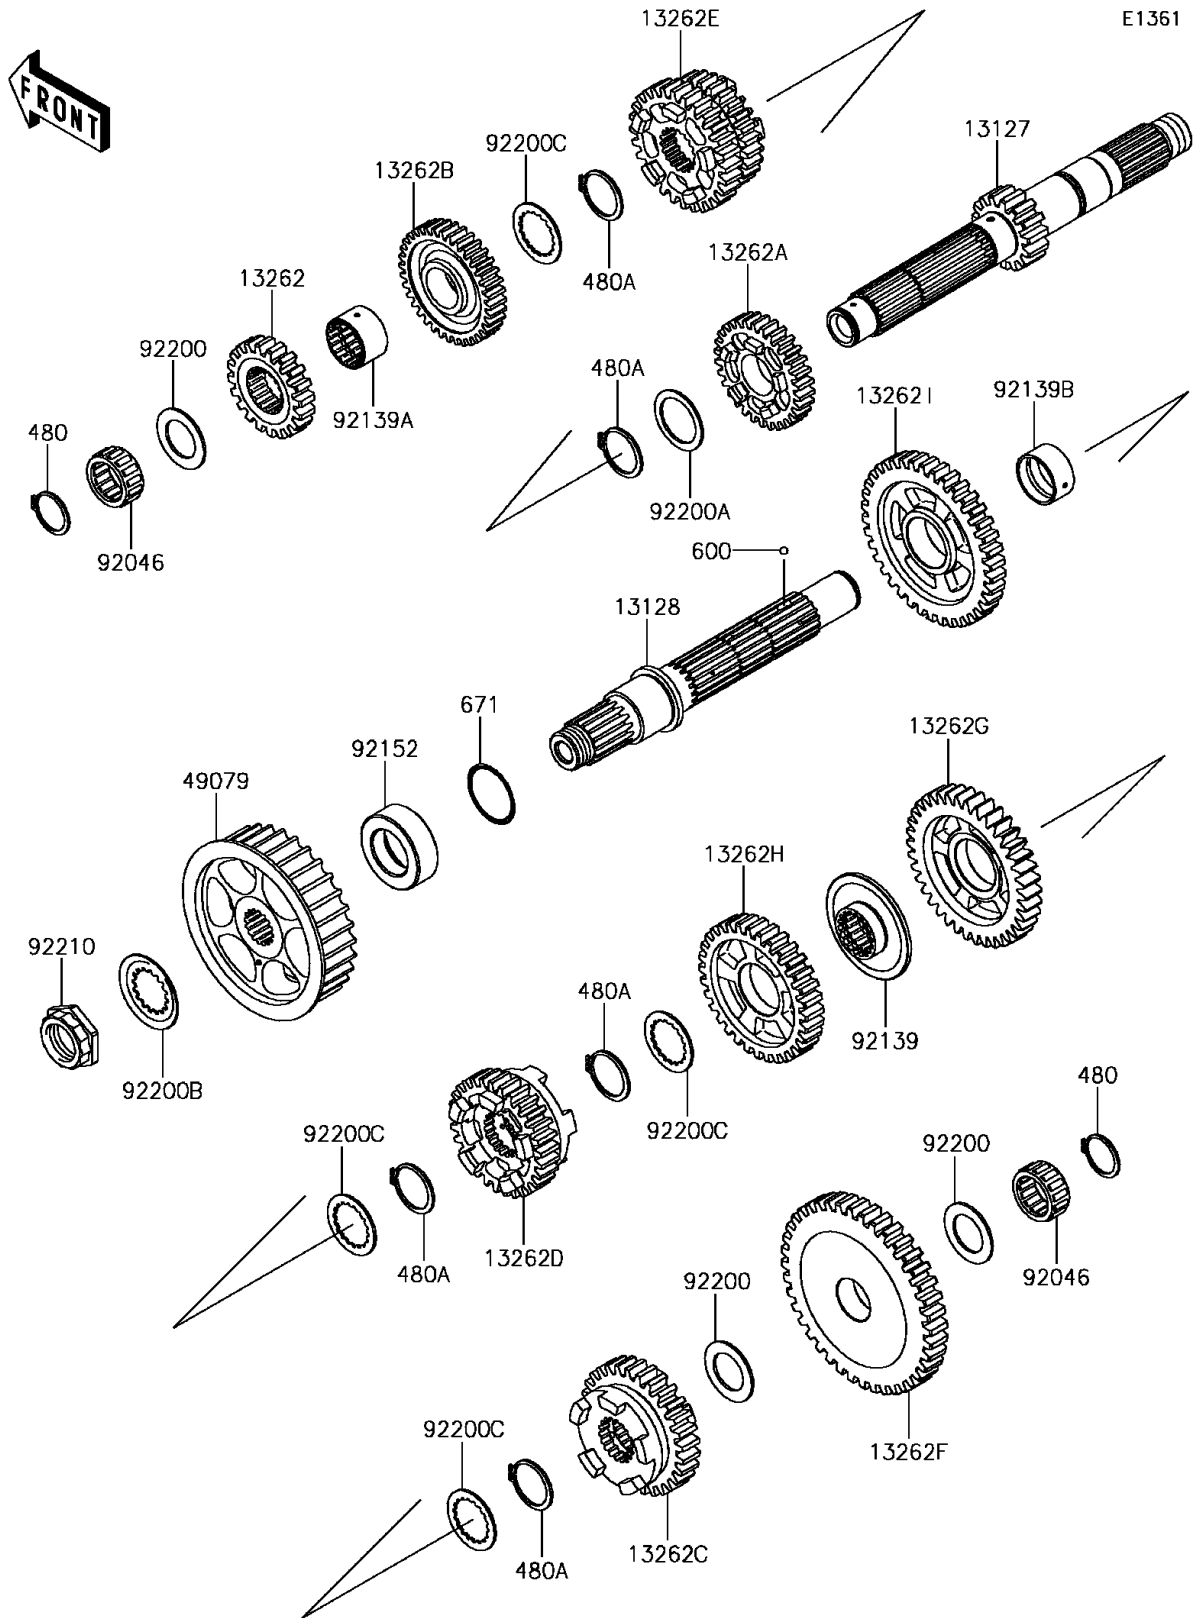

2015 Vulcan 1700 Voyager ABS PARTS DIAGRAM

Transmission

2015 Vulcan 1700 Voyager ABS PARTS LIST

Transmission

ITEM NAME	PART NUMBER	QUANTITY
CIRCLIP-TYPE-C,25MM (Ref # 480)	480J2500	2
CIRCLIP (Ref # 480A)	480J2900	5
BALL-STEEL,5/32 (Ref # 600)	600A0500	3
O RING (Ref # 671)	671D2535	1
SHAFT-TRANSMISSION INPUT (Ref # 13127)	13127-0083	1
SHAFT-TRANSMISSION OUTPUT (Ref # 13128)	13128-0057	1
GEAR,INPUT 2ND,20T (Ref # 13262)	13262-0603	1
GEAR,INPUT 5TH,30T (Ref # 13262A)	13262-0605	1
GEAR,INPUT 6TH,36T (Ref # 13262B)	13262-0606	1
GEAR,OUTPUT 5TH,29T (Ref # 13262C)	13262-0611	1
GEAR,OUTPUT 6TH,29T (Ref # 13262D)	13262-0612	1
GEAR,INPUT 3RD&4TH,27T&28T (Ref # 13262E)	13262-0829	1
GEAR,OUTPUT LOW,44T (Ref # 13262F)	13262-0831	1
GEAR,OUTPUT 3RD,38T (Ref # 13262G)	13262-0832	1
GEAR,OUTPUT 4TH,32T (Ref # 13262H)	13262-0833	1
GEAR,OUTPUT 2ND,38T (Ref # 13262I)	13262-0834	1
PULLEY-BELT (Ref # 49079)	49079-0020	1
BEARING-NEEDLE,KT 253515E02 C3 (Ref # 92046)	92046-0007	2
BUSHING,OUTPUT 3RD-4TH GEAR (Ref # 92139)	92139-0007	1
BUSHING,INPUT TOP GEAR (Ref # 92139A)	92139-0236	1
BUSHING,OUTPUT 2ND GEAR (Ref # 92139B)	92139-0237	1
COLLAR,30X50X17.5 (Ref # 92152)	92152-0657	1
WASHER,25.3X40X1.6 (Ref # 92200)	92200-0427	3
WASHER,30.3X40X1.5 (Ref # 92200A)	92200-0428	1
WASHER,31X50X1 (Ref # 92200B)	92200-0505	1
WASHER,30.3X40X1.5 (Ref # 92200C)	92200-1381	4
NUT,25MM (Ref # 92210)	92210-0554	1