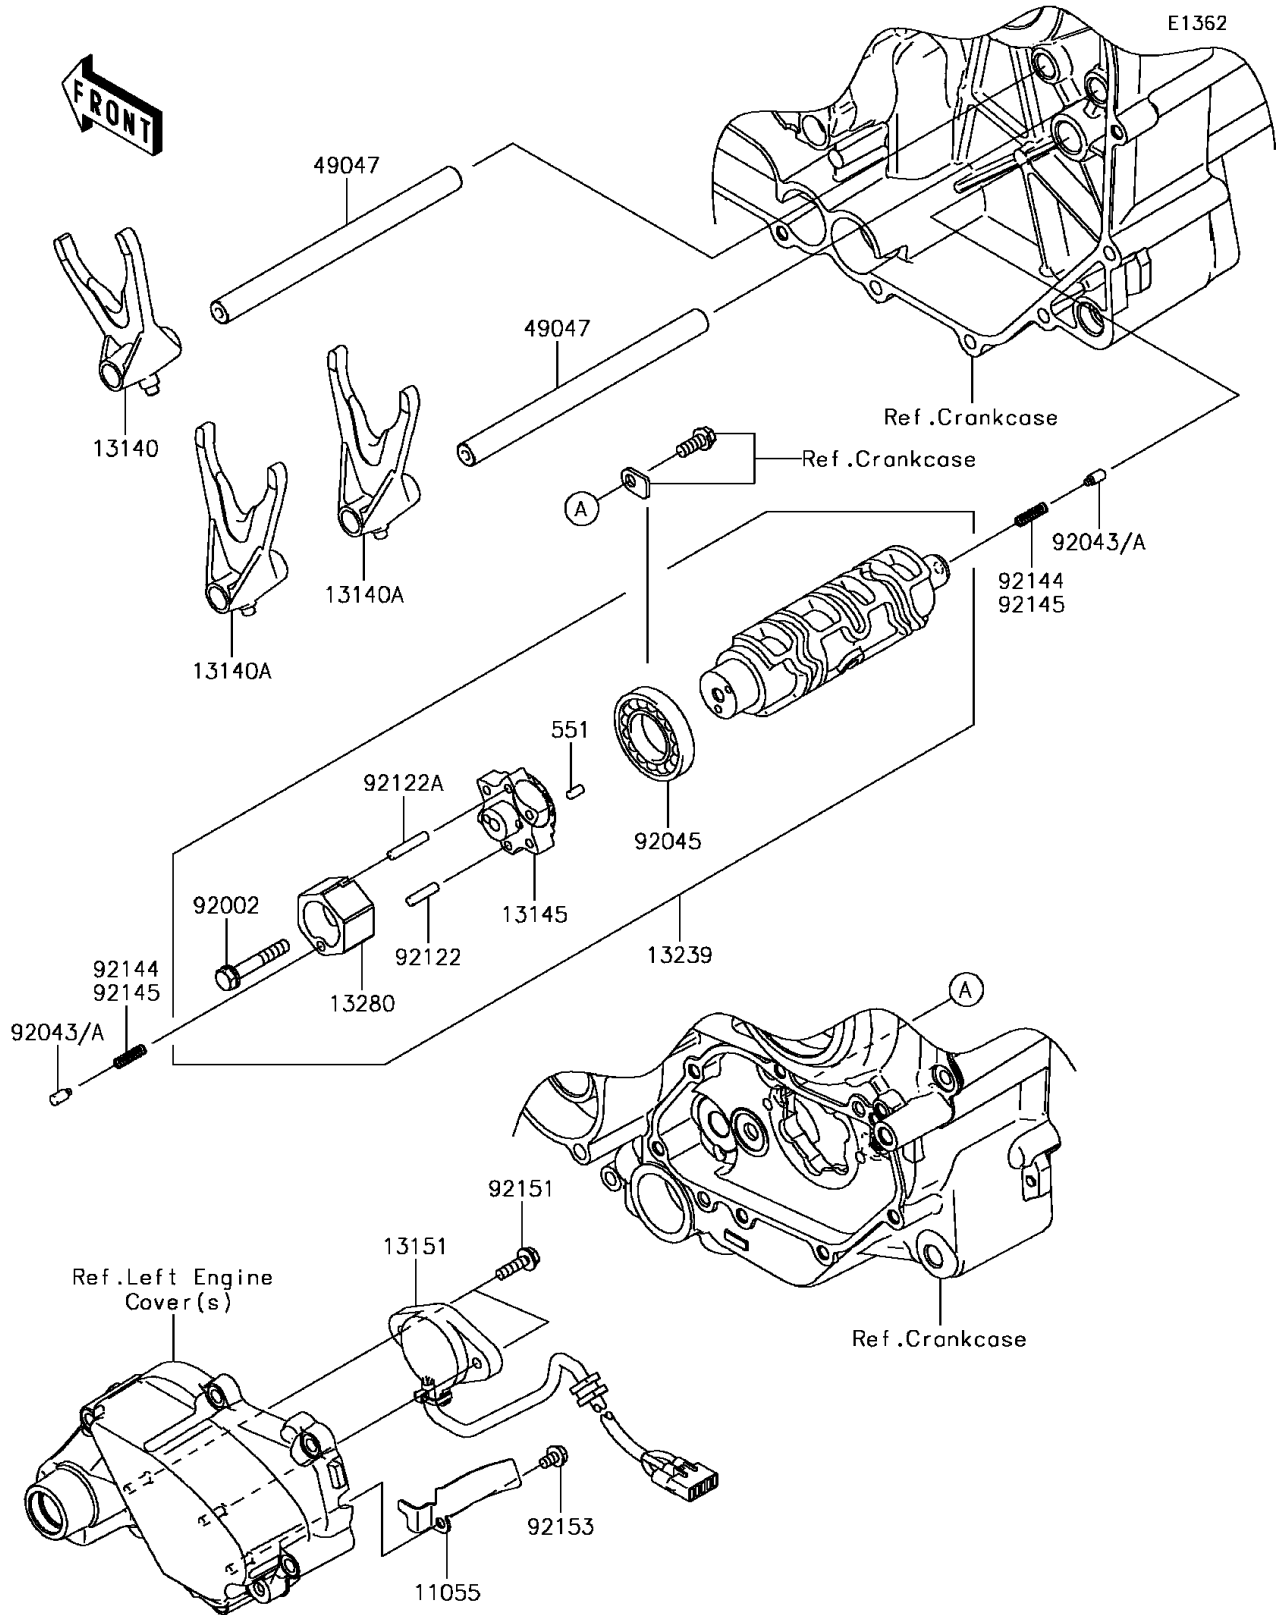

2017 Vulcan 1700 Voyager ABS PARTS DIAGRAM

Gear Change Drum/Shift Fork(s)

2017 Vulcan 1700 Voyager ABS PARTS LIST

Gear Change Drum/Shift Fork(s)

ITEM NAME	PART NUMBER	QUANTITY
PIN-DOWEL,4X8 (Ref # 551)	551A0408	1
BRACKET (Ref # 11055)	11055-0525	1
FORK-SHIFT,INPUT (Ref # 13140)	13140-0054	1
FORK-SHIFT,OUTPUT (Ref # 13140A)	13140-0060	2
CAM-CHANGE DRUM (Ref # 13145)	13145-0041	1
SWITCH-COMP,NEUTRAL (Ref # 13151)	13151-0041	1
DRUM-ASSY-CHANGE (Ref # 13239)	13239-0033	1
HOLDER (Ref # 13280)	13280-0106	1
ROD-SHIFT (Ref # 49047)	49047-0002	2
BOLT,6X38 (Ref # 92002)	92002-1431	1
PIN (Ref # 92043A)	92043-0792	2
BEARING-BALL,16005 (Ref # 92045)	92045-1045	1
ROLLER,4.5X17.8 (Ref # 92122)	92122-0001	5
ROLLER,4.5X23.8 (Ref # 92122A)	92122-0010	1
SPRING (Ref # 92145)	92145-1414	2
BOLT (Ref # 92151)	92151-1776	2
BOLT,5X10 (Ref # 92153)	92153-0687	1