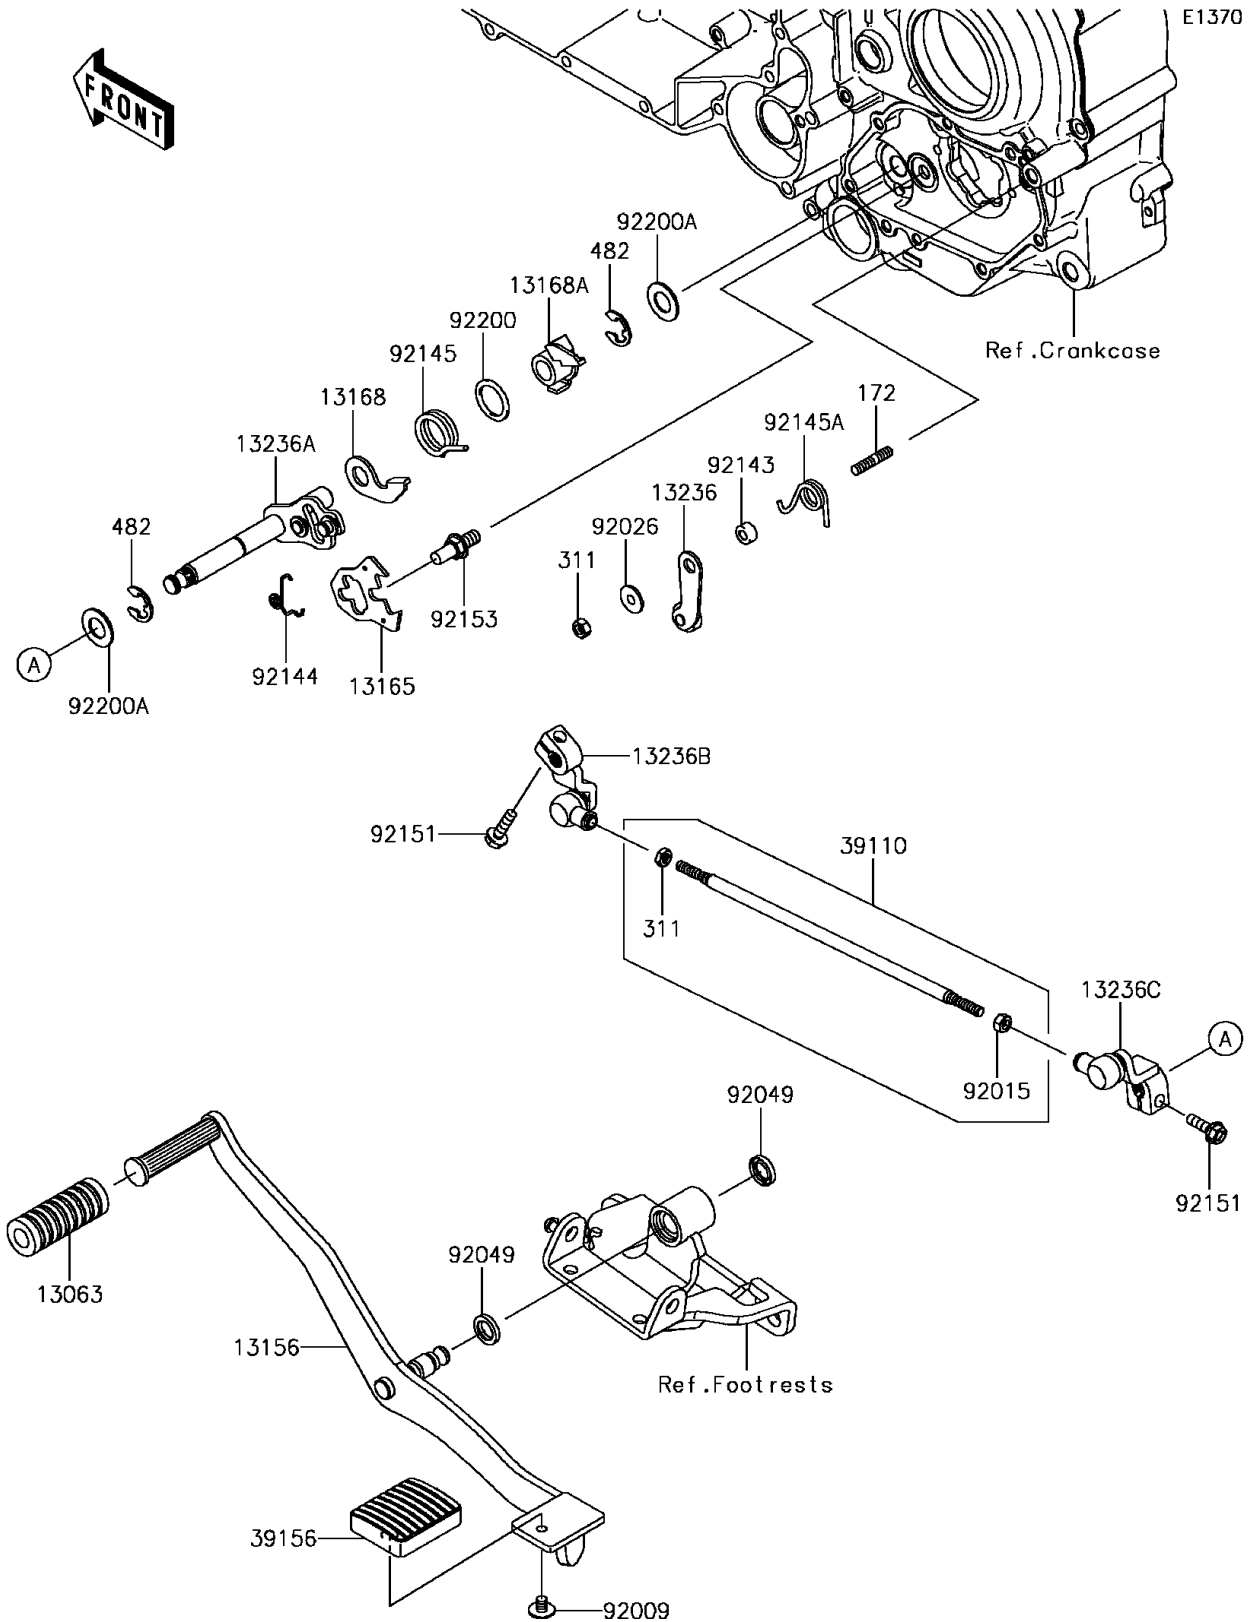

2015 Vulcan 1700 Voyager ABS PARTS DIAGRAM

Gear Change Mechanism

2015 Vulcan 1700 Voyager ABS PARTS LIST

Gear Change Mechanism

ITEM NAME	PART NUMBER	QUANTITY
-----------	-------------	----------