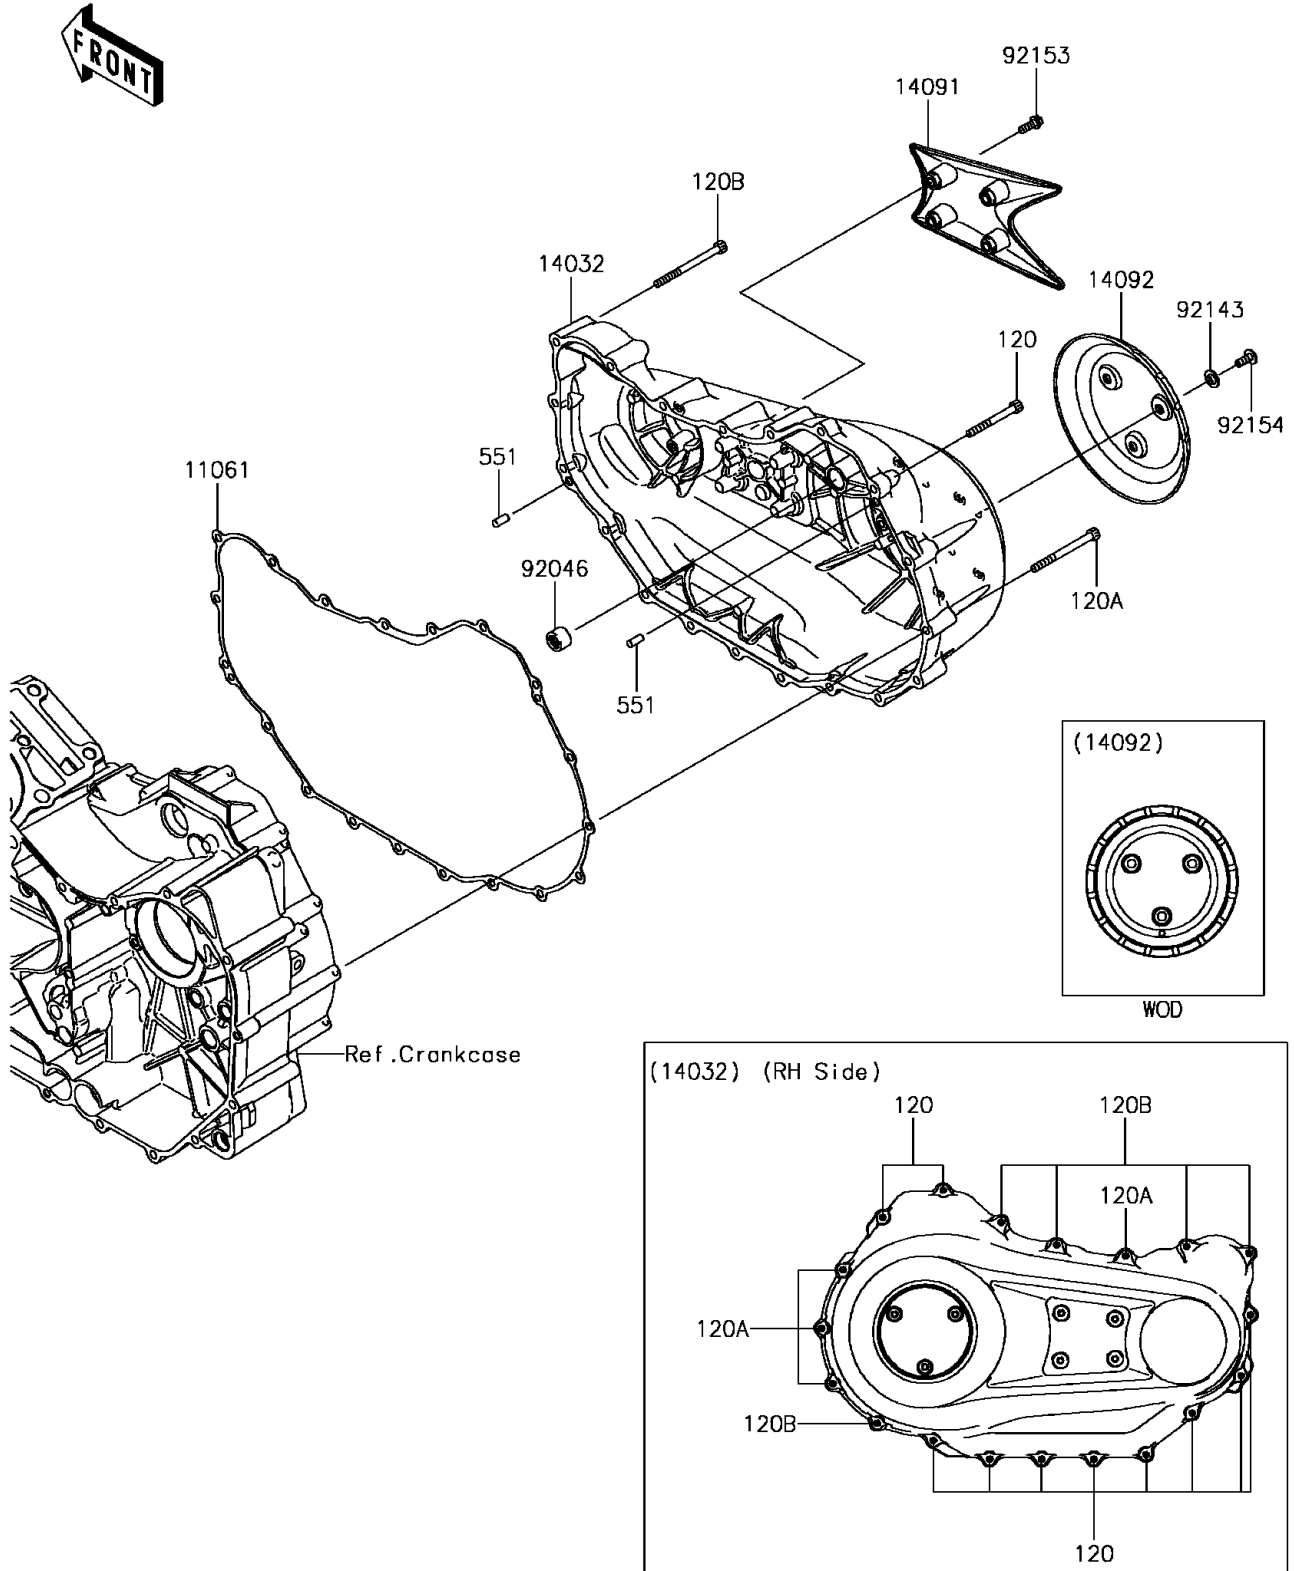

# 2013 VULCAN® 1700 VOYAGER® ABS PARTS DIAGRAM

Right Engine Cover(s)

E1436

## 2013 VULCAN® 1700 VOYAGER® ABS PARTS LIST

### Right Engine Cover(s)

ITEM NAME	PART NUMBER	QUANTITY
BOLT-SOCKET,6X50 (Ref # 120)	120CC0650	10
BOLT-SOCKET,6X65 (Ref # 120A)	120CC0665	4
BOLT-SOCKET,6X75 (Ref # 120B)	120CC0675	5
PIN-DOWEL,6X14 (Ref # 551)	551A0614	2
GASKET,CLUTCH COVER (Ref # 11061)	11061-0337	1
COVER-CLUTCH (Ref # 14032)	14032-0141	1
COVER,CLUTCH,OUTER (Ref # 14091)	14091-0995	1
COVER,CLUTCH OUTER (Ref # 14092)	14092-0033	1
BEARING-NEEDLE,HK1212V11 (Ref # 92046)	92046-1292	1
COLLAR (Ref # 92143)	92143-1087	3
BOLT,6X16 (Ref # 92153)	92153-0825	4
BOLT,SOCKET,6X16 (Ref # 92154)	92154-0257	3