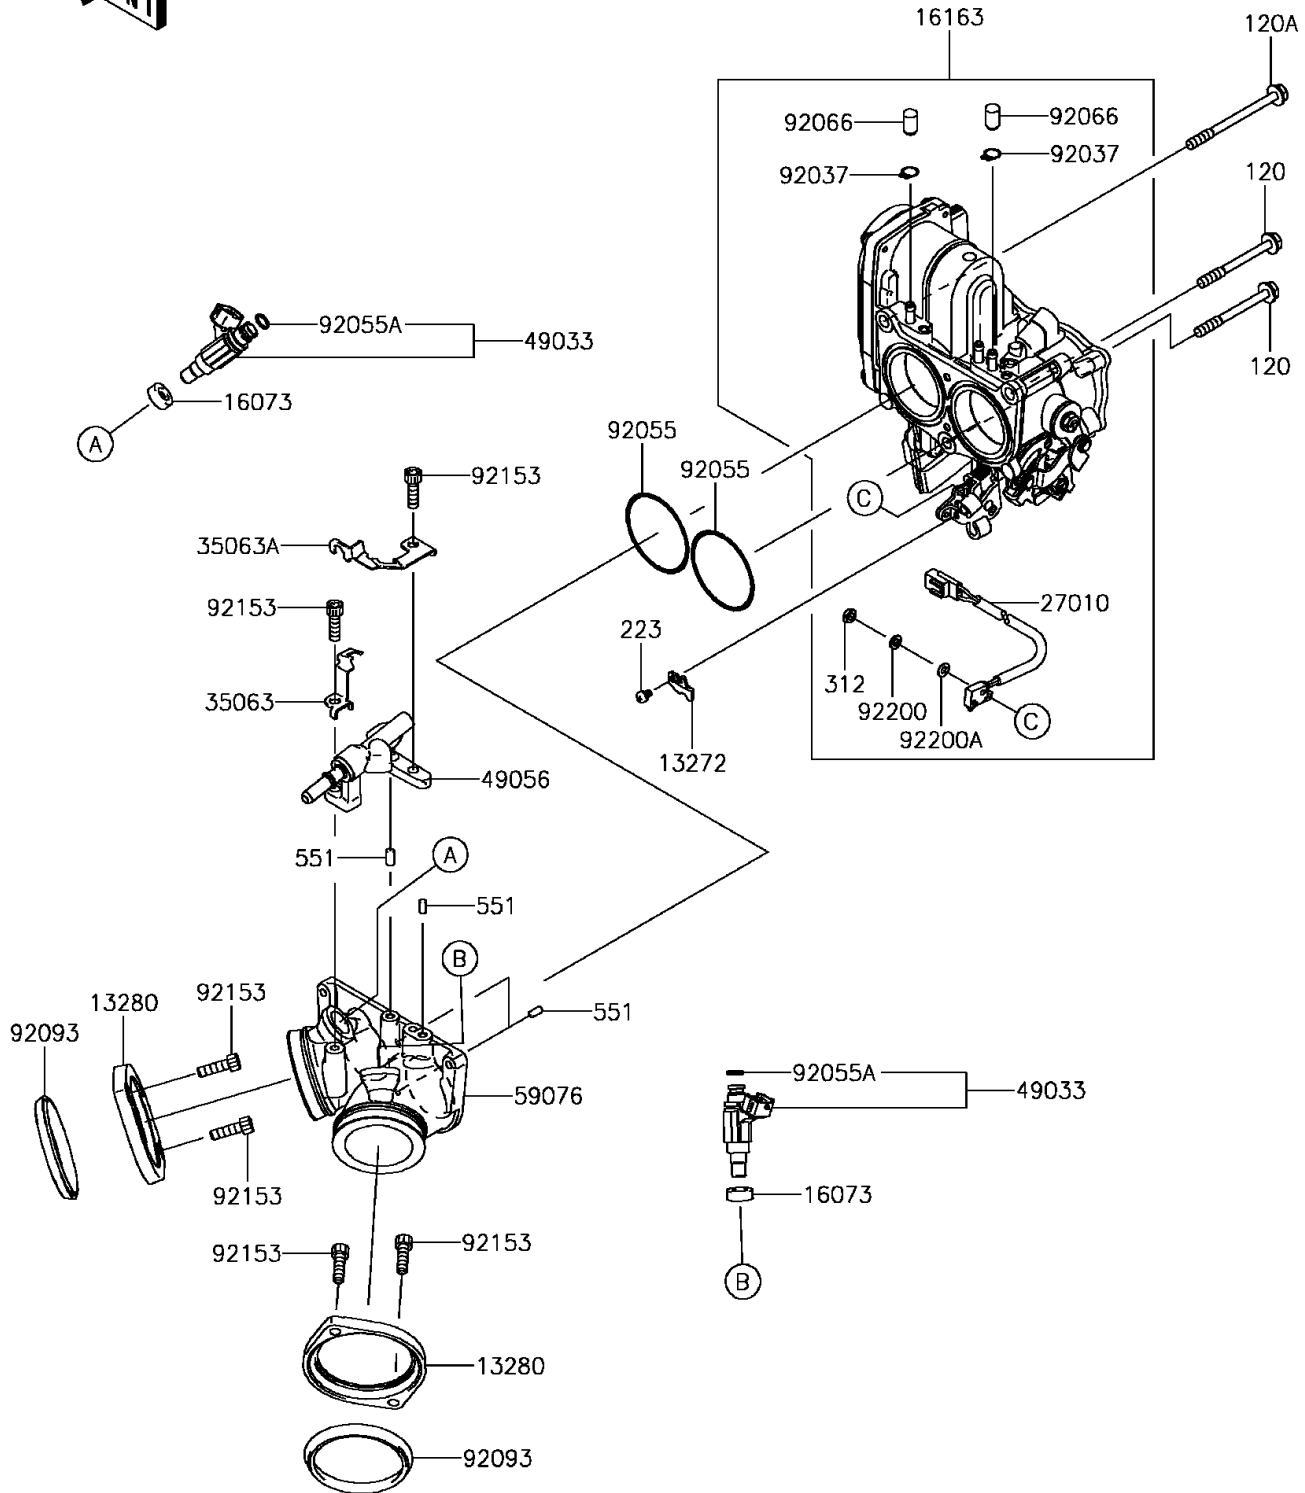

2013 VULCAN® 1700 VOYAGER® ABS PARTS DIAGRAM

Throttle

E1510

2013 VULCAN® 1700 VOYAGER® ABS PARTS LIST

Throttle

ITEM NAME	PART NUMBER	QUANTITY
BOLT-SOCKET,6X60 (Ref # 120)	120CA0660	2
BOLT-SOCKET,6X75 (Ref # 120A)	120CA0675	1
SCREW-PAN-WS-CROS,4X6 (Ref # 223)	223AA0406	1
NUT-HEX (Ref # 312)	312BC0300	1
PIN-DOWEL,4X8 (Ref # 551)	551A0408	4
PLATE,CABLE STOPPER (Ref # 13272)	13272-0620	1
HOLDER,INTAKE MANIFOLD (Ref # 13280)	13280-0007	2
INSULATOR (Ref # 16073)	16073-3707	2
THROTTLE-ASSY,EACW42 (Ref # 16163)	16163-0124	1
SWITCH,AUTOCRUISE CANCEL (Ref # 27010)	27010-0093	1
STAY (Ref # 35063)	35063-0075	1
STAY (Ref # 35063A)	35063-0076	1
NOZZLE-INJECTION (Ref # 49033)	49033-0003	2
PIPE-INJECTION (Ref # 49056)	49056-0020	1
MANIFOLD-INTAKE (Ref # 59076)	59076-0005	1
CLAMP,BREATHER TUBE (Ref # 92037)	92037-174	2
RING-O,49.7X2.4 (Ref # 92055)	92055-0183	2
RING-O,INJECTION NOZZLE (Ref # 92055A)	92055-1622	2
PLUG,FITTING (Ref # 92066)	92066-1549	2
SEAL (Ref # 92093)	92093-0006	2
BOLT,SOCKET,6X20 (Ref # 92153)	92153-1031	6
WASHER,SPRING (Ref # 92200)	92200-0539	1
WASHER (Ref # 92200A)	92200-0540	1