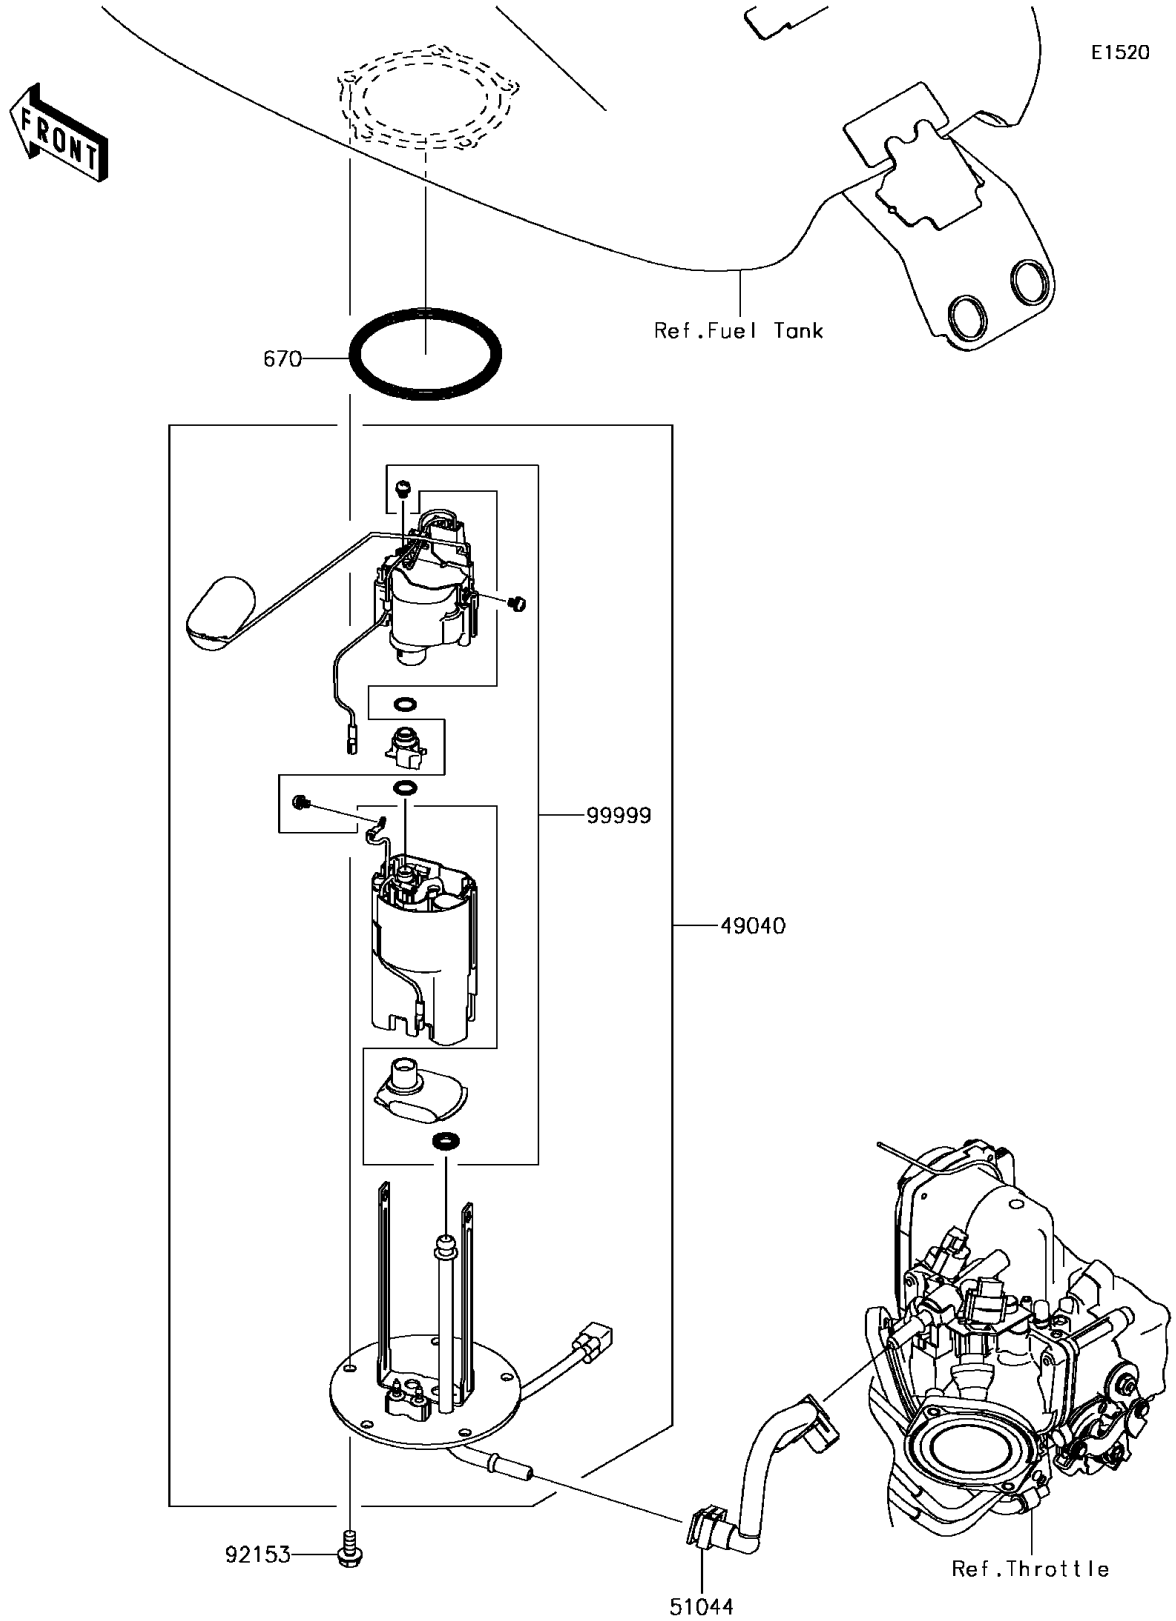

2013 VULCAN® 1700 VOYAGER® ABS PARTS DIAGRAM

Fuel Pump

2013 VULCAN® 1700 VOYAGER® ABS PARTS LIST

Fuel Pump

ITEM NAME	PART NUMBER	QUANTITY
O RING (Ref # 670)	670E5075	1
PUMP-FUEL (Ref # 49040)	49040-0035	1
TUBE-ASSY,FUEL (Ref # 51044)	51044-0055	1
BOLT,FLANGED,6X12 (Ref # 92153)	92153-1295	5
KIT,FUEL FILTER (Ref # 99999)	99999-0522	1