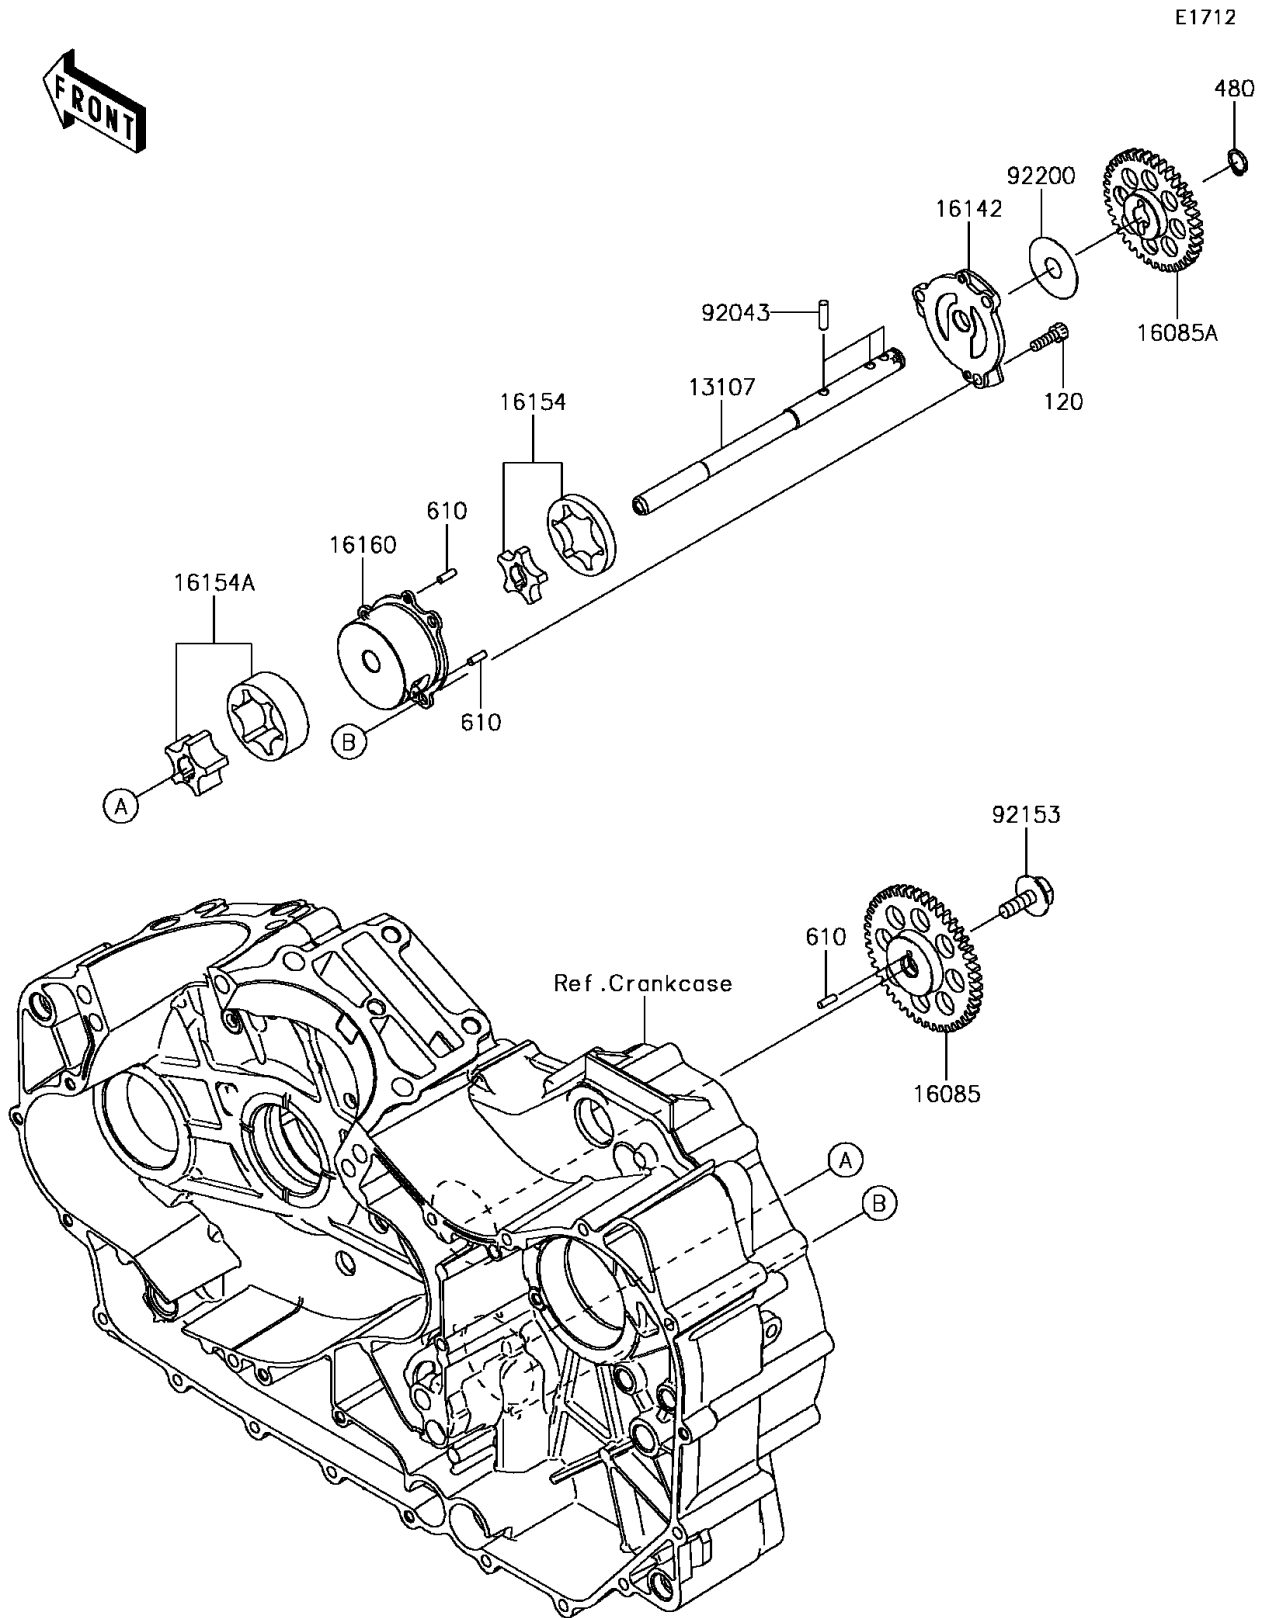

# 2013 VULCAN® 1700 VOYAGER® ABS PARTS DIAGRAM

Oil Pump

## 2013 VULCAN® 1700 VOYAGER® ABS PARTS LIST

### Oil Pump

ITEM NAME	PART NUMBER	QUANTITY
BOLT-SOCKET,6X18 (Ref # 120)	120CA0618	3
CIRCLIP-TYPE-C,13MM (Ref # 480)	480J1300	1
ROLLER,4X12 (Ref # 610)	610A0412	3
SHAFT,OIL PUMP (Ref # 13107)	13107-0212	1
GEAR,DRIVE,45T (Ref # 16085)	16085-0119	1
GEAR,DRIVEN,37T (Ref # 16085A)	16085-0120	1
COVER-PUMP (Ref # 16142)	16142-0055	1
ROTOR-PUMP,FEED (Ref # 16154)	16154-0079	1
ROTOR-PUMP,SCAVENGE (Ref # 16154A)	16154-0085	1
BODY,OIL PUMP (Ref # 16160)	16160-0157	1
PIN,17.9X5.0 (Ref # 92043)	92043-1444	3
BOLT,FLANGED,8X23 (Ref # 92153)	92153-0549	1
WASHER,13.2X40X0.5 (Ref # 92200)	92200-0499	1