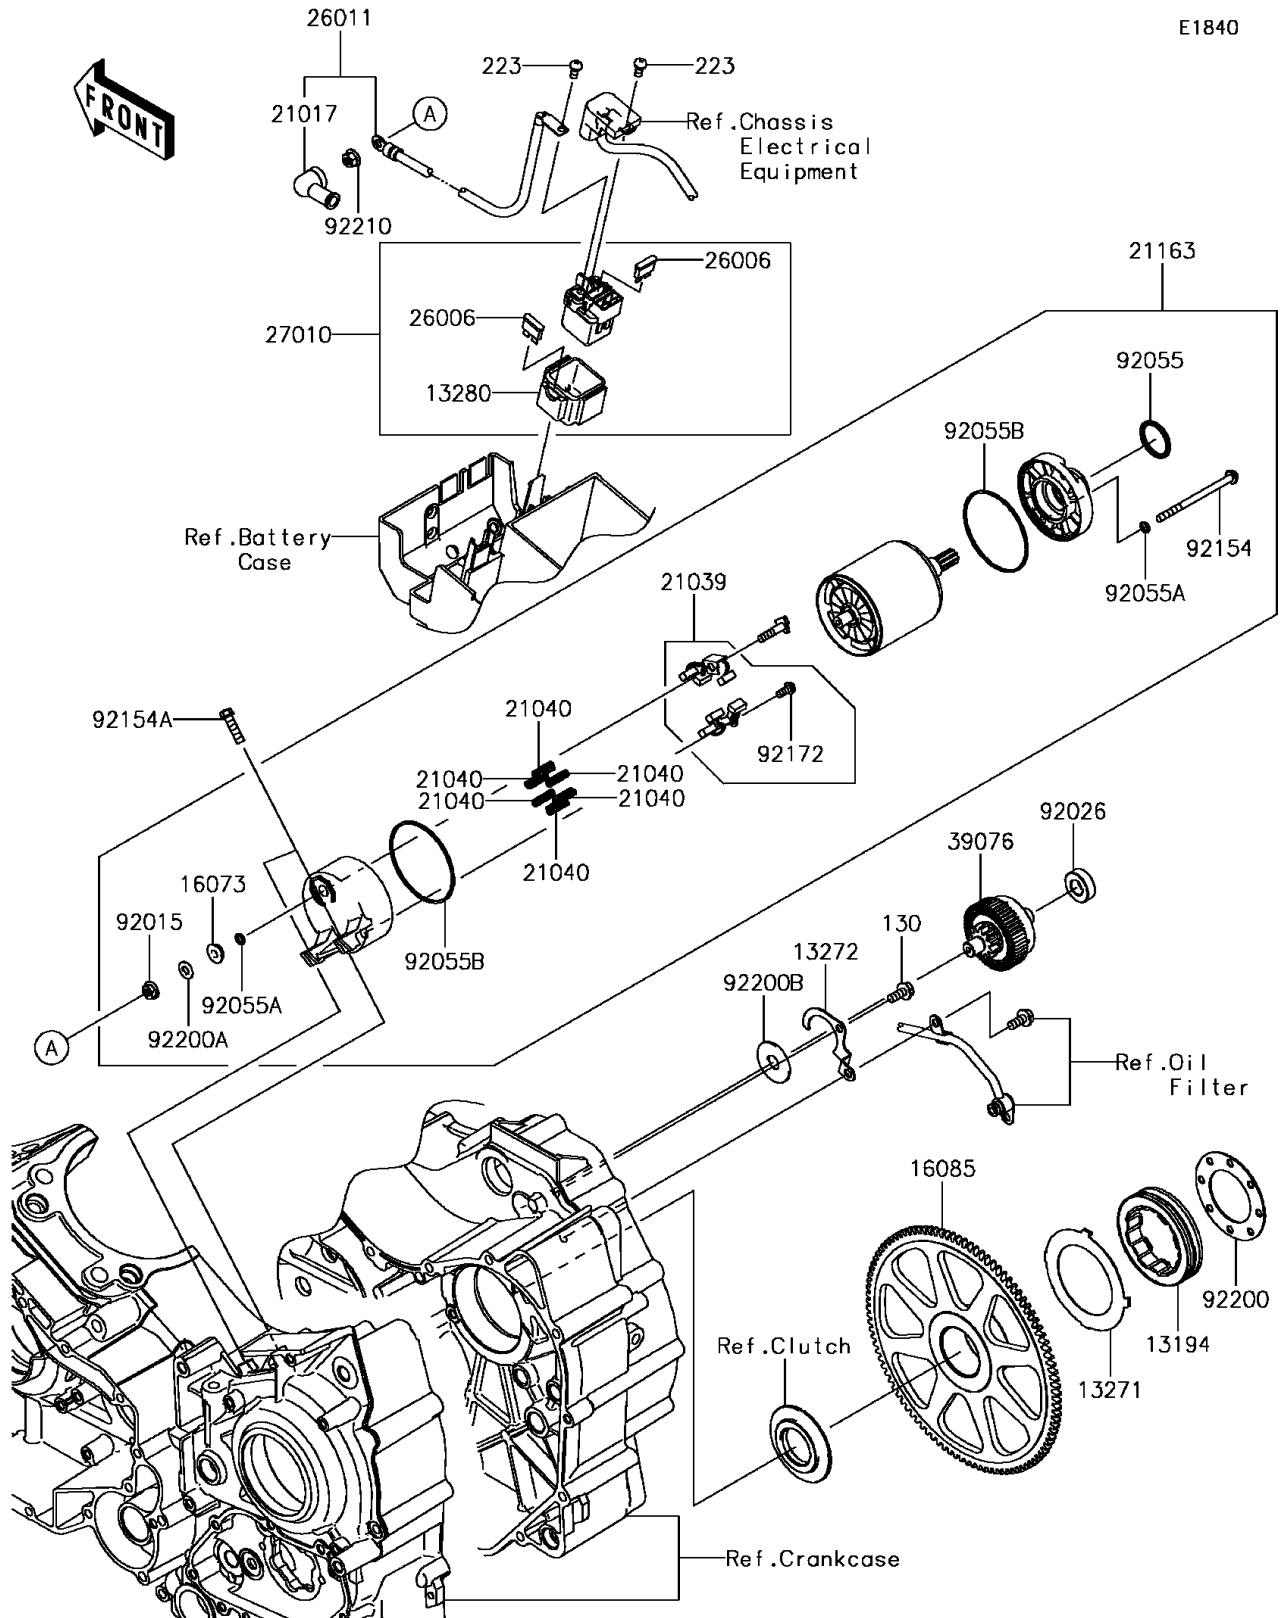

2013 VULCAN[®] 1700 VOYAGER[®] ABS PARTS DIAGRAM

Starter Motor

2013 VULCAN® 1700 VOYAGER® ABS PARTS LIST

Starter Motor

ITEM NAME	PART NUMBER	QUANTITY
BOLT-FLANGED,6X14 (Ref # 130)	130BA0614	1
SCREW-PAN-WS-CROS,5X10 (Ref # 223)	223AA0510	2
CLUTCH-ONEWAY (Ref # 13194)	13194-0001	1
PLATE (Ref # 13271)	13271-0037	1
PLATE,LIMITER (Ref # 13272)	13272-0673	1
HOLDER (Ref # 13280)	13280-1263	1
INSULATOR (Ref # 16073)	16073-0053	1
GEAR,FREE WHEEL (Ref # 16085)	16085-0121	1
GROMMET,STARTER TERMINAL (Ref # 21017)	21017-017	1
BRUSH (Ref # 21039)	21039-0009	1
SPRING-BRUSH (Ref # 21040)	21040-0003	6
STARTER-ELECTRIC (Ref # 21163)	21163-0055	1
FUSE,BLADE,30A,GREEN (Ref # 26006)	26006-1006	2
WIRE-LEAD (Ref # 26011)	26011-0239	1
SWITCH,MAGNETIC (Ref # 27010)	27010-0793	1
LIMITER,STARTER IDLE GEAR (Ref # 39076)	39076-0017	1
NUT,STARTER MOTOR (Ref # 92015)	92015-1476	1
SPACER,12.3X25X8.1 (Ref # 92026)	92026-0127	1
RING-O (Ref # 92055)	92055-1276	1
RING-O,4.5X2.0 (Ref # 92055A)	92055-1370	3
RING-O,STARTER MOTOR (Ref # 92055B)	92055-1381	2
BOLT (Ref # 92154)	92154-0265	2
BOLT,FLANGED,6X25 (Ref # 92154A)	92154-0497	2
SCREW (Ref # 92172)	92172-0334	1
WASHER,44X73.5X1.2 (Ref # 92200)	92200-0019	1
WASHER (Ref # 92200A)	92200-0386	1
WASHER,12X34X1.6 (Ref # 92200B)	92200-0478	1
NUT,6MM (Ref # 92210)	92210-0188	1