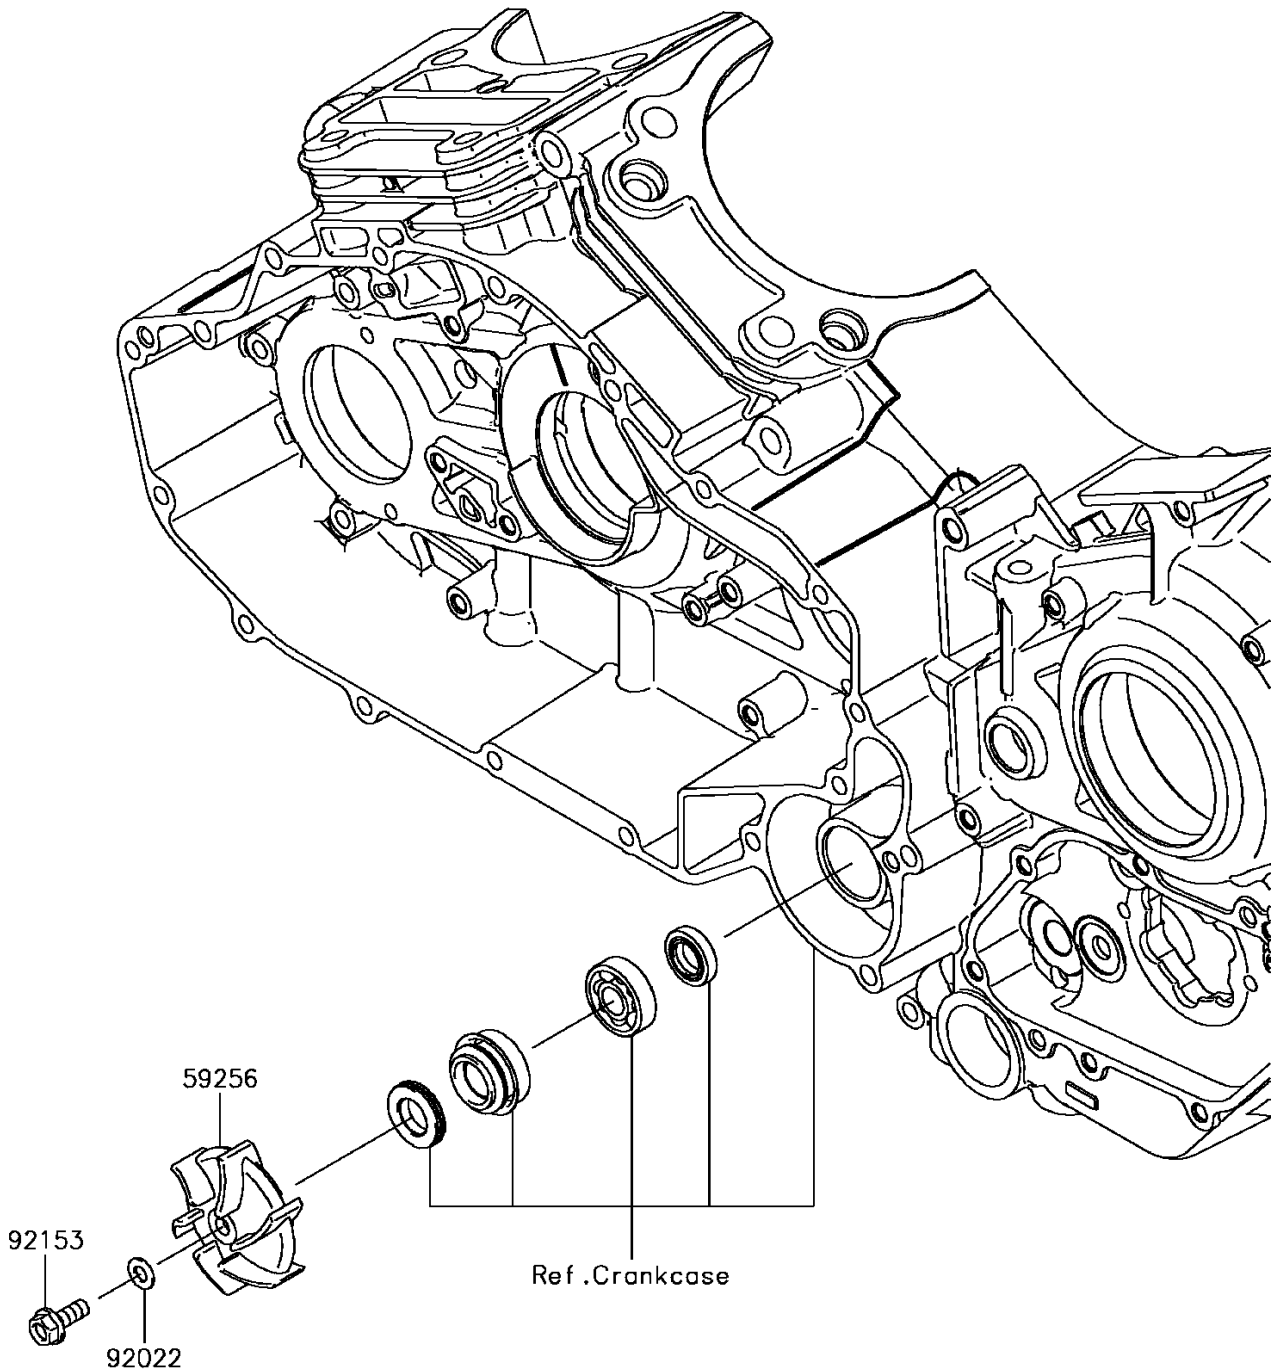

2015 Vulcan 1700 Voyager ABS PARTS DIAGRAM

Water Pump

E3031

2015 Vulcan 1700 Voyager ABS PARTS LIST

Water Pump

| ITEM NAME | PART NUMBER | QUANTITY |
|-------------------------------------|-------------|----------|
| IMPELLER (Ref # 59256) | 59256-0002 | 1 |
| WASHER,6.1X12X1 (Ref # 92022) | 92022-077 | 1 |
| BOLT,LEFT HANDED,6X16 (Ref # 92153) | 92153-0323 | 1 |