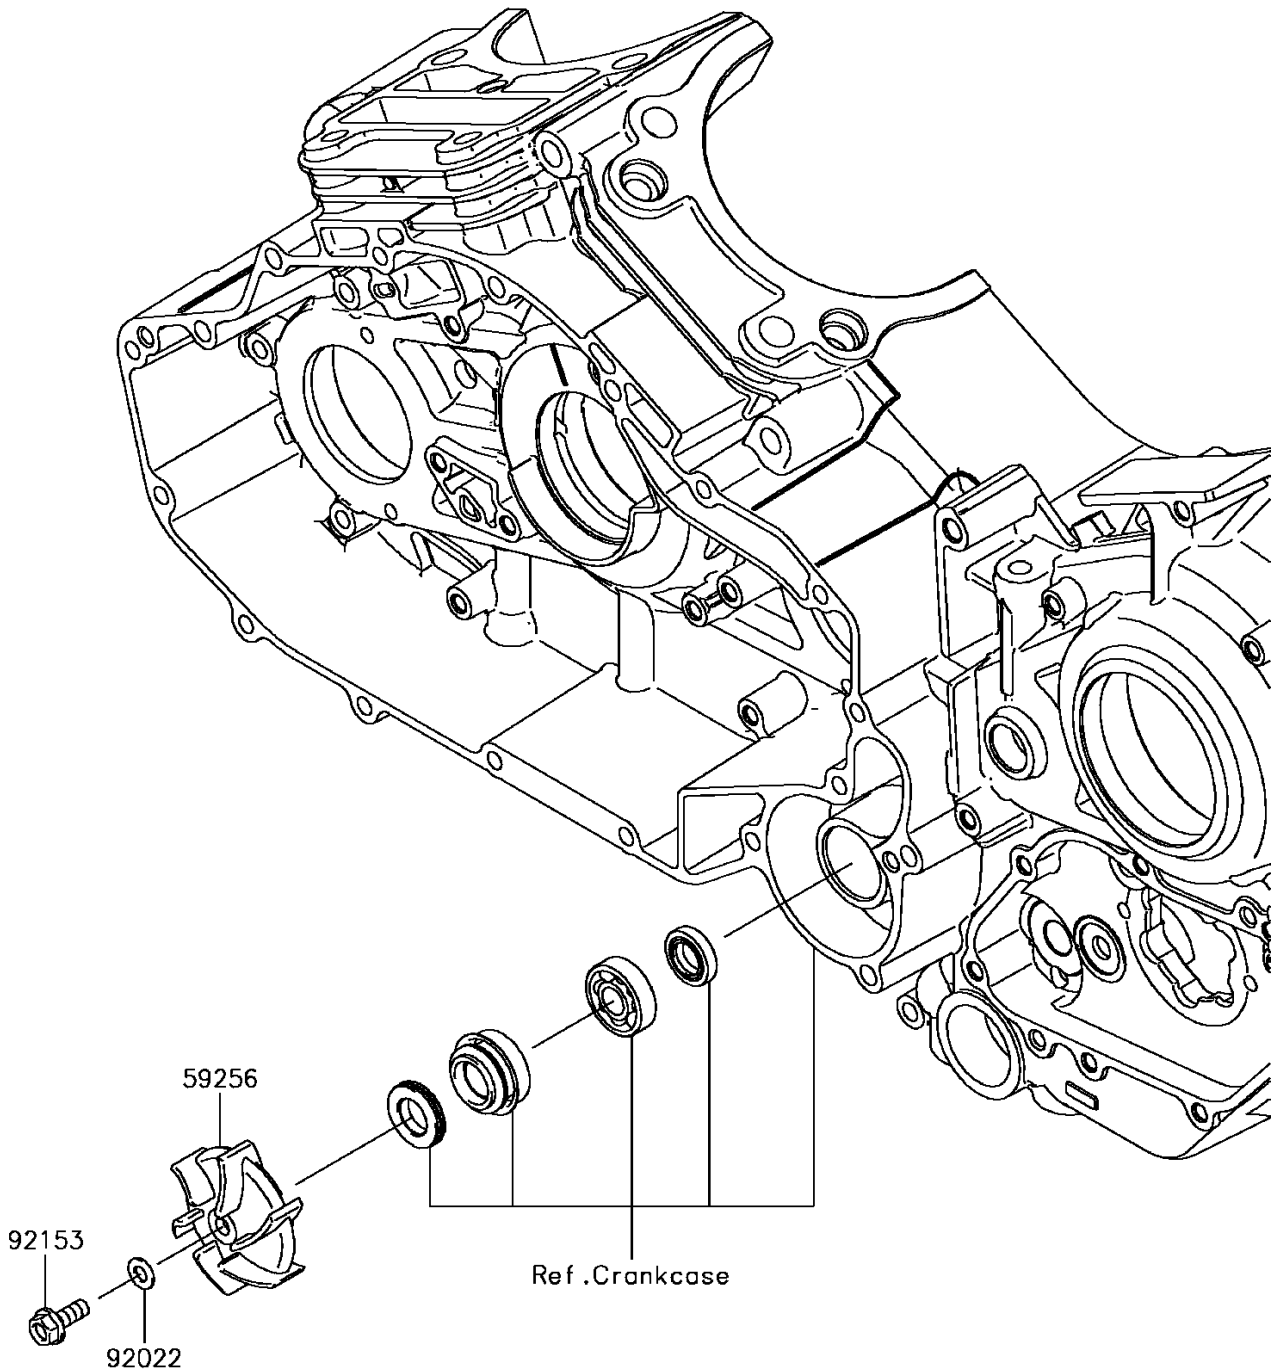

2017 Vulcan 1700 Voyager ABS PARTS DIAGRAM

Water Pump

E3031

2017 Vulcan 1700 Voyager ABS PARTS LIST

Water Pump

| ITEM NAME | PART NUMBER | QUANTITY |
|-------------------------------------|-------------|----------|
| IMPELLER (Ref # 59256) | 59256-0002 | 1 |
| WASHER,6.1X12X1 (Ref # 92022) | 92022-077 | 1 |
| BOLT,LEFT HANDED,6X16 (Ref # 92153) | 92153-0323 | 1 |