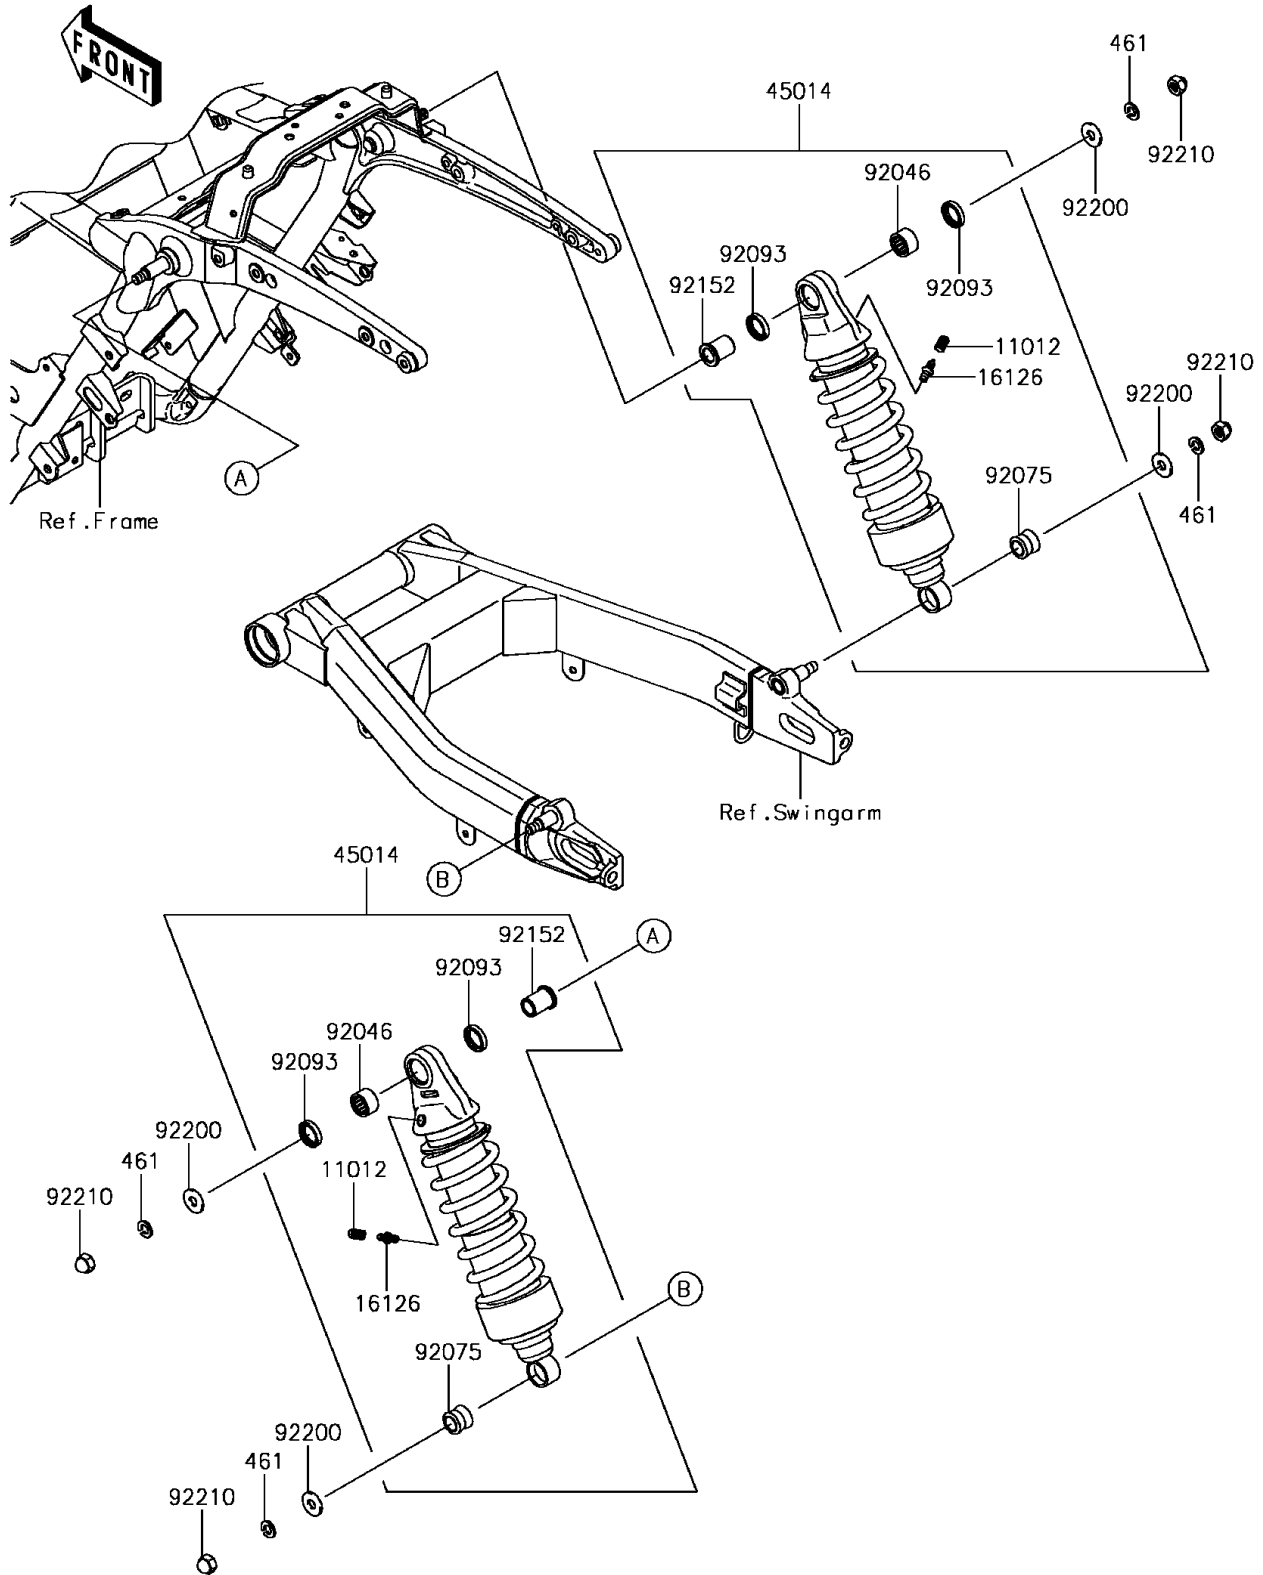

# 2015 Vulcan 1700 Voyager ABS PARTS DIAGRAM

Suspension/Shock Absorber

F2151

## 2015 Vulcan 1700 Voyager ABS PARTS LIST

### Suspension/Shock Absorber

ITEM NAME	PART NUMBER	QUANTITY
WASHER-SPRING,10MM (Ref # 461)	461S1000	4
CAP (Ref # 11012)	11012-1283	2
VALVE,AIR (Ref # 16126)	16126-0013	2
SHOCKABSORBER (Ref # 45014)	45014-0208	2
BEARING-NEEDLE (Ref # 92046)	92046-1296	2
DAMPER,SHOCKABSORBER (Ref # 92075)	92075-1387	2
SEAL (Ref # 92093)	92093-1552	4
COLLAR (Ref # 92152)	92152-1336	2
WASHER,10.5X26X2.5 (Ref # 92200)	92200-1565	4
NUT,CAP,10MM (Ref # 92210)	92210-1128	4