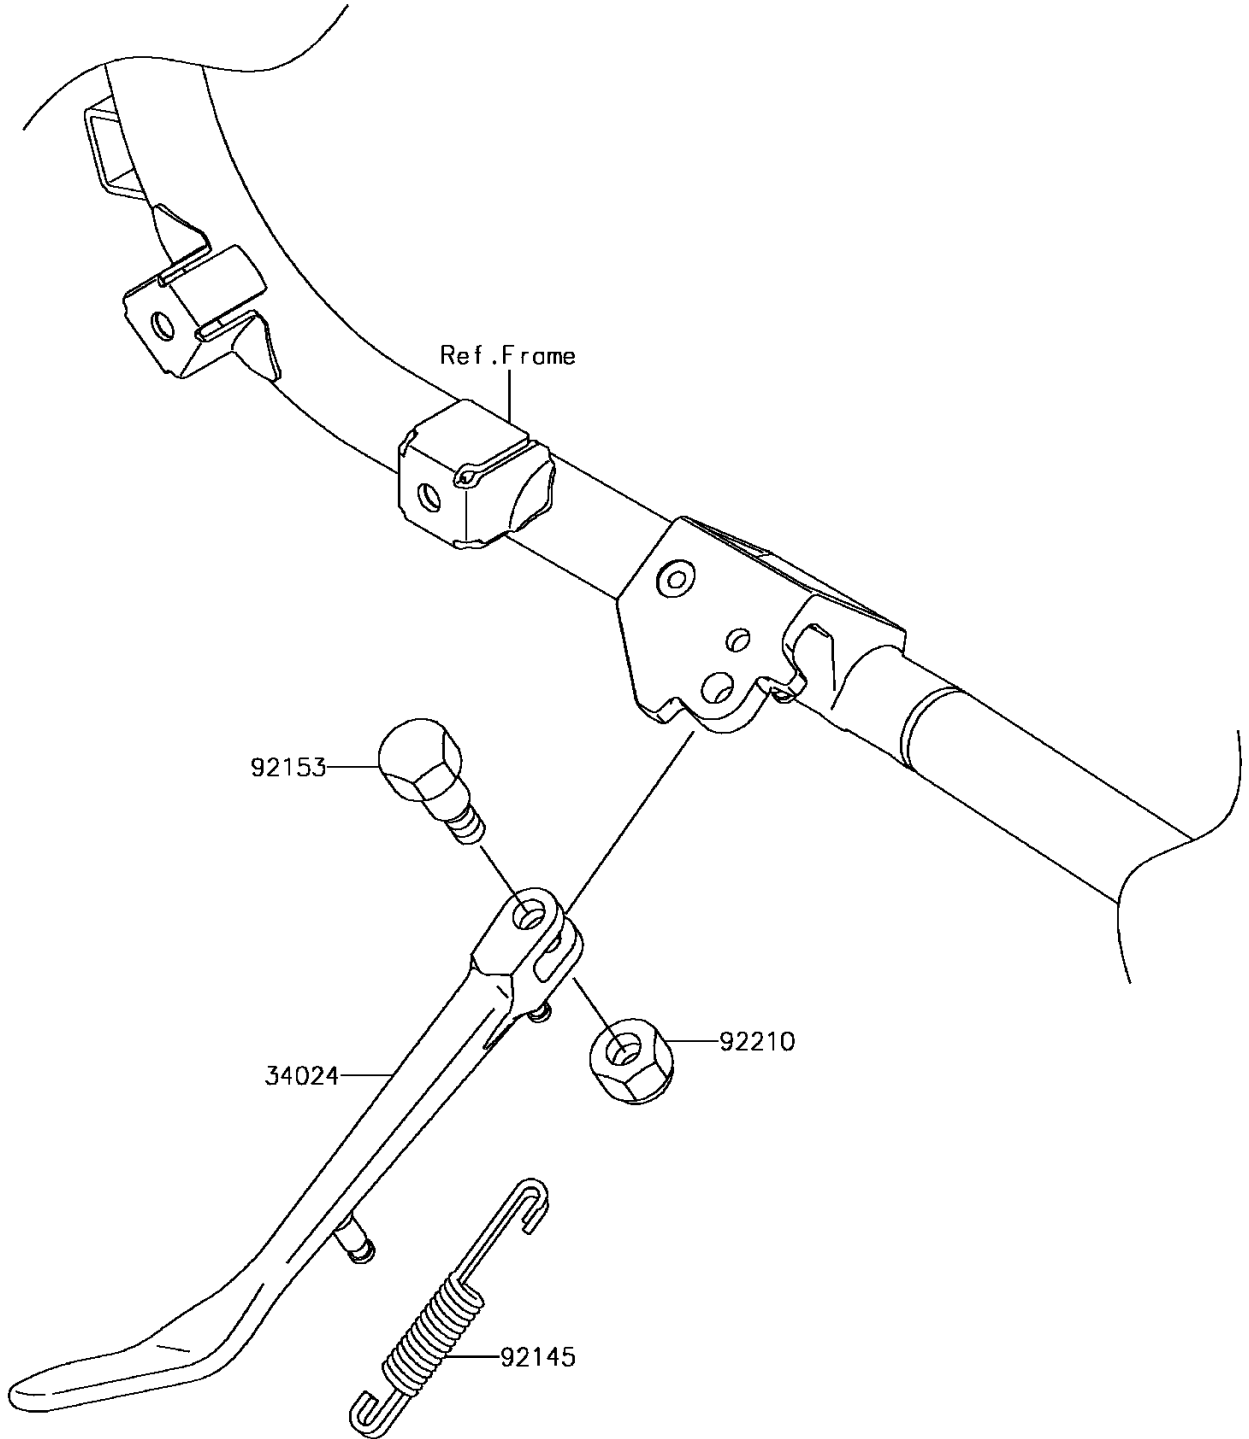

2013 VULCAN® 1700 VOYAGER® ABS PARTS DIAGRAM

Stand(s)

F2190

2013 VULCAN® 1700 VOYAGER® ABS PARTS LIST

Stand(s)

ITEM NAME	PART NUMBER	QUANTITY
STAND-SIDE (Ref # 34024)	34024-0014	1
SPRING,SIDE STAND (Ref # 92145)	92145-0687	1
BOLT,SIDE STAND,10MM (Ref # 92153)	92153-1416	1
NUT,LOCK,10MM (Ref # 92210)	92210-0784	1