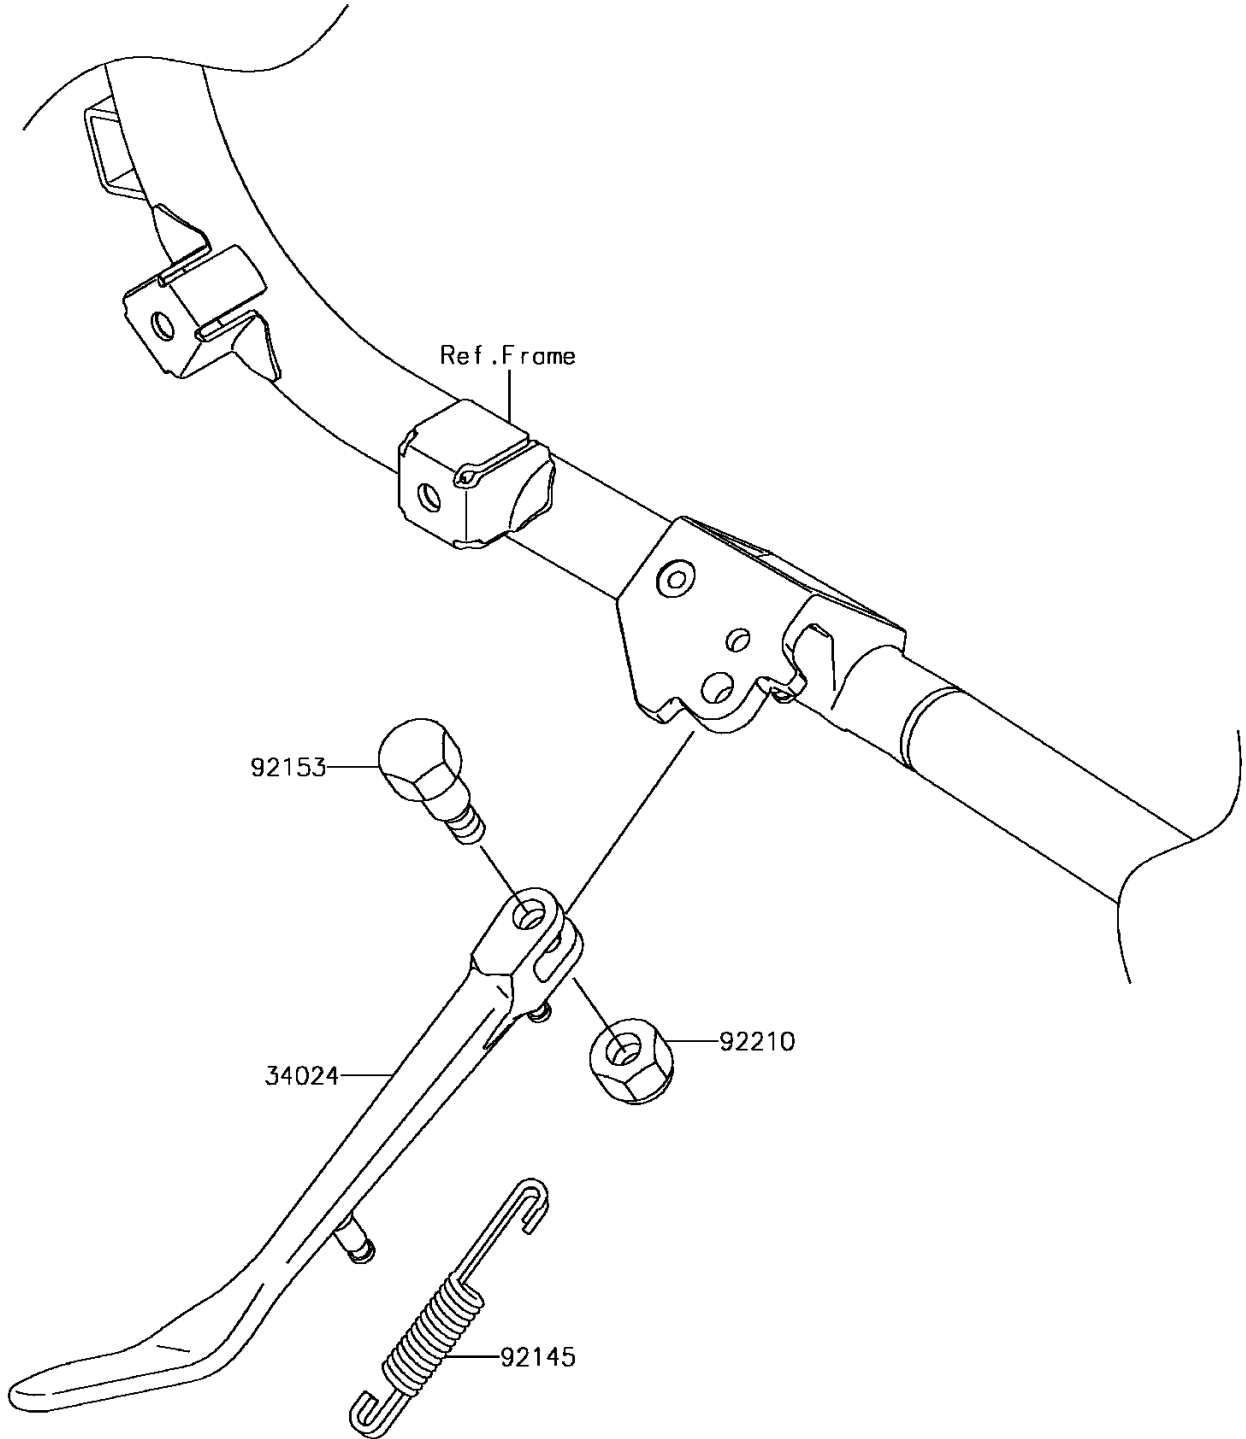

2013 VULCAN® 1700 VOYAGER® ABS PARTS DIAGRAM

Stand(s)

F2190

2013 VULCAN® 1700 VOYAGER® ABS PARTS LIST

Stand(s)

ITEM NAME	PART NUMBER	QUANTITY
STAND-SIDE (Ref # 34024)	34024-0014	1
SPRING,SIDE STAND (Ref # 92145)	92145-0687	1
BOLT,SIDE STAND,10MM (Ref # 92153)	92153-1416	1
NUT,LOCK,10MM (Ref # 92210)	92210-0784	1