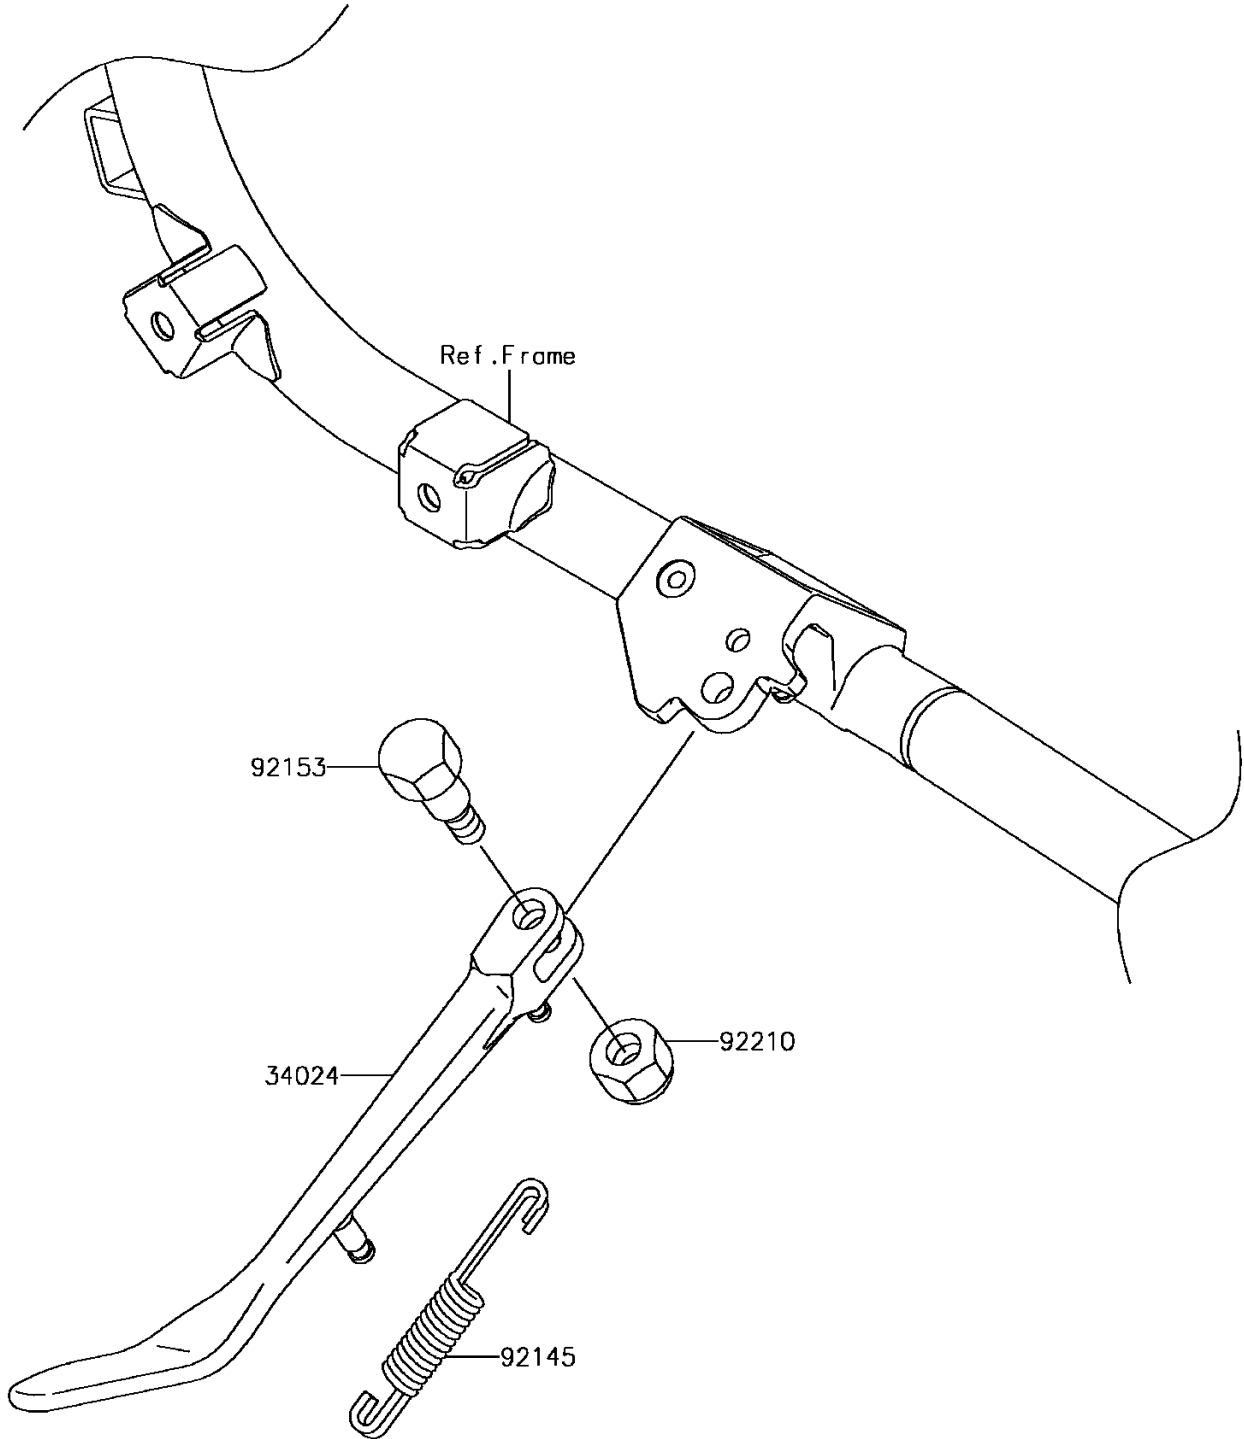

2015 Vulcan 1700 Voyager ABS PARTS DIAGRAM

Stand(s)

F2190

2015 Vulcan 1700 Voyager ABS PARTS LIST

Stand(s)

ITEM NAME	PART NUMBER	QUANTITY
STAND-SIDE (Ref # 34024)	34024-0014	1
SPRING,SIDE STAND (Ref # 92145)	92145-0687	1
BOLT,SIDE STAND,10MM (Ref # 92153)	92153-1416	1
NUT,LOCK,10MM (Ref # 92210)	92210-0784	1