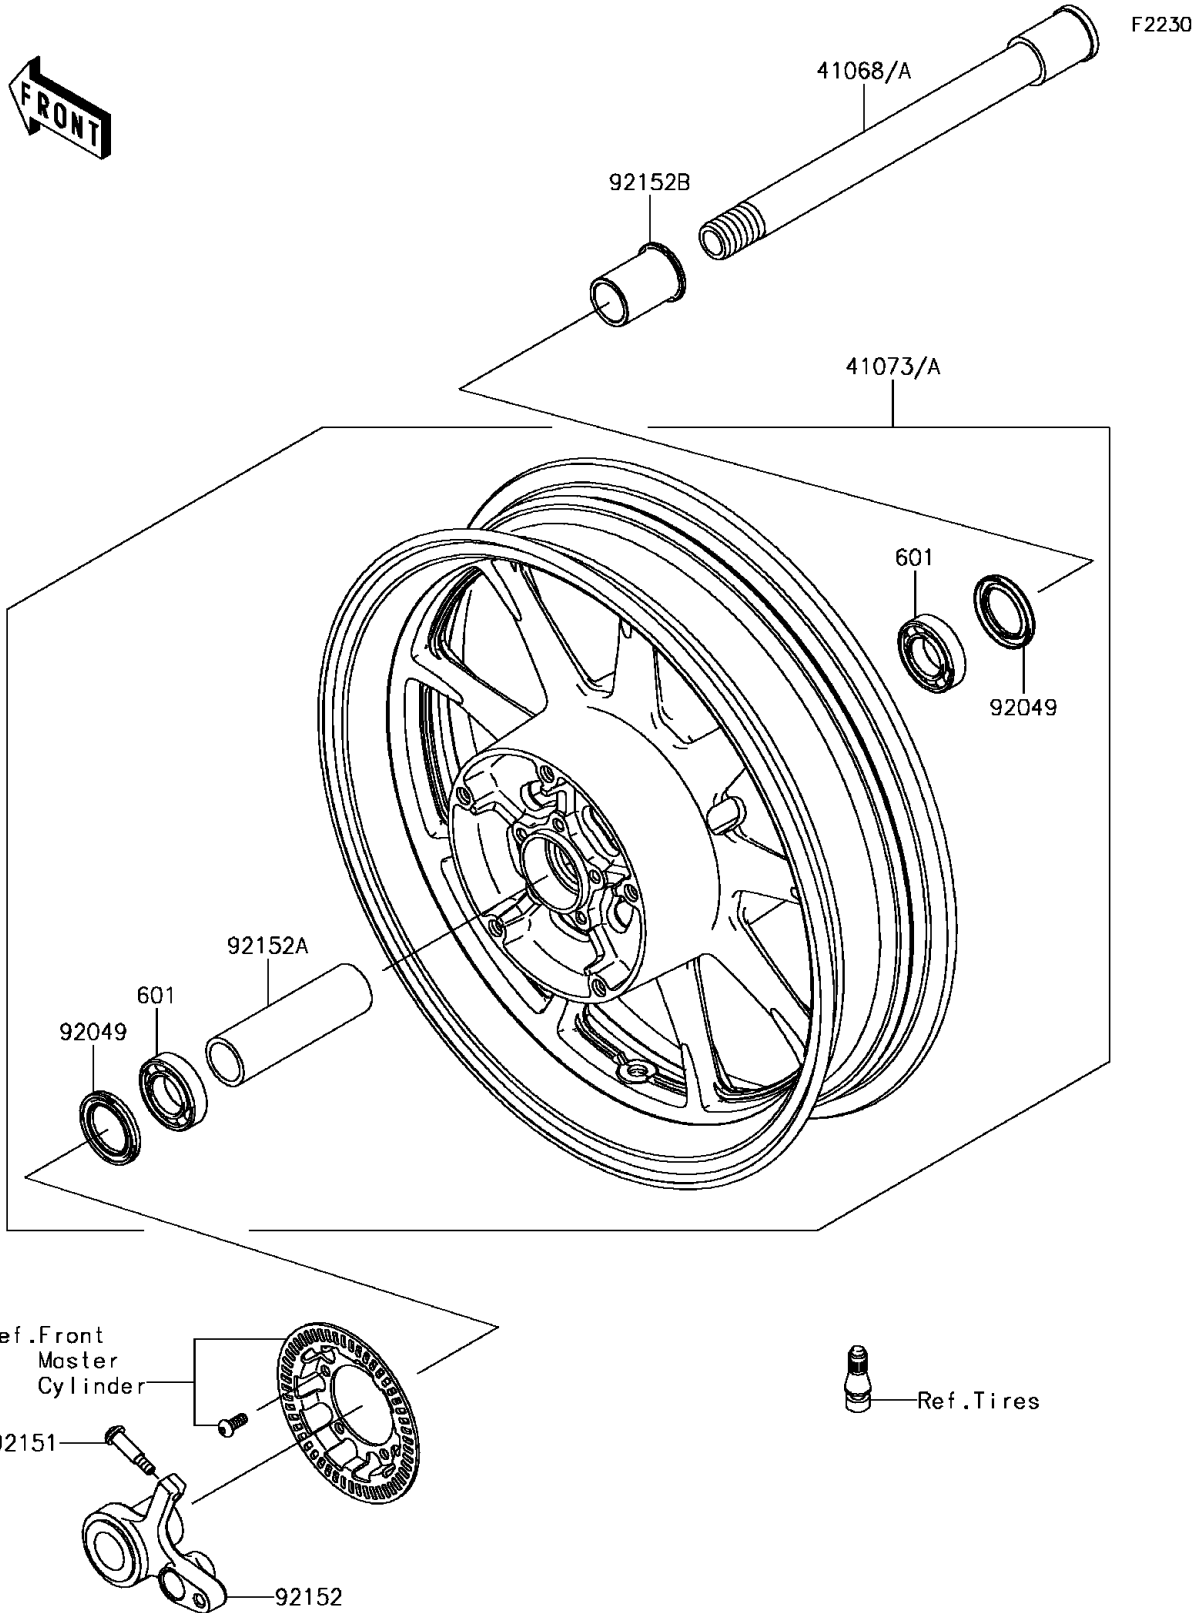

# 2013 VULCAN® 1700 VOYAGER® ABS PARTS DIAGRAM

Front Wheel

## 2013 VULCAN® 1700 VOYAGER® ABS PARTS LIST

### Front Wheel

ITEM NAME	PART NUMBER	QUANTITY
BEARING-BALL,#6005UU (Ref # 601)	601B6005UU	2
AXLE,FR (Ref # 41068A)	41068-1465	1
WHEEL-ASSY,FR,BLACK (Ref # 41073)	41073-0139-18	1
SEAL-OIL,BJN-C2 32X47X5 (Ref # 92049)	92049-0050	2
BOLT,L=32 (Ref # 92151)	92151-1796	1
COLLAR,FR HUB,LH (Ref # 92152)	92152-0699	1
COLLAR,FR HUB,L=109 (Ref # 92152A)	92152-1308	1
COLLAR,FR HUB,L=46.5 (Ref # 92152B)	92152-1492	1