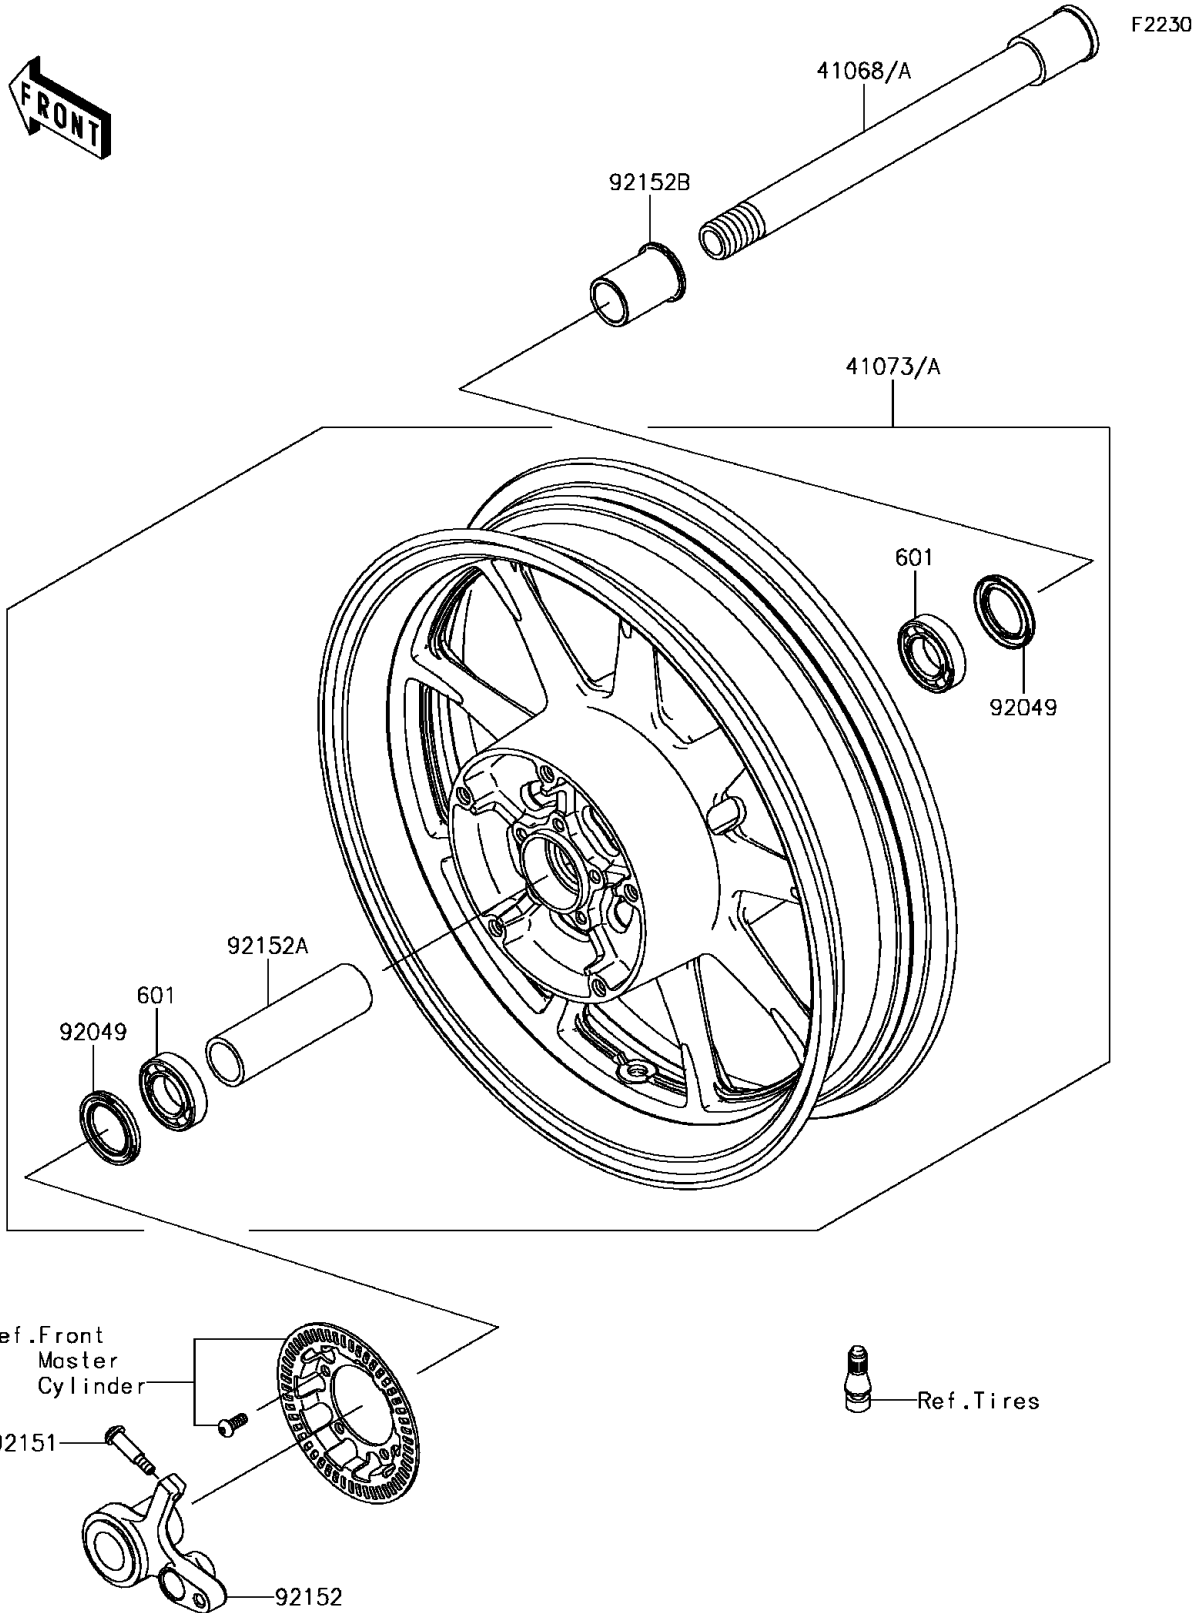

2014 VULCAN® 1700 VOYAGER® ABS PARTS DIAGRAM

Front Wheel

2014 VULCAN® 1700 VOYAGER® ABS PARTS LIST

Front Wheel

ITEM NAME	PART NUMBER	QUANTITY
BEARING-BALL,#6005UU (Ref # 601)	601B6005UU	2
AXLE,FR (Ref # 41068A)	41068-1465	1
WHEEL-ASSY,FR,BLACK (Ref # 41073)	41073-0139-18	1
SEAL-OIL,BJN-C2 32X47X5 (Ref # 92049)	92049-0050	2
BOLT,L=32 (Ref # 92151)	92151-1796	1
COLLAR,FR HUB,LH (Ref # 92152)	92152-0699	1
COLLAR,FR HUB,L=109 (Ref # 92152A)	92152-1308	1
COLLAR,FR HUB,L=46.5 (Ref # 92152B)	92152-1492	1