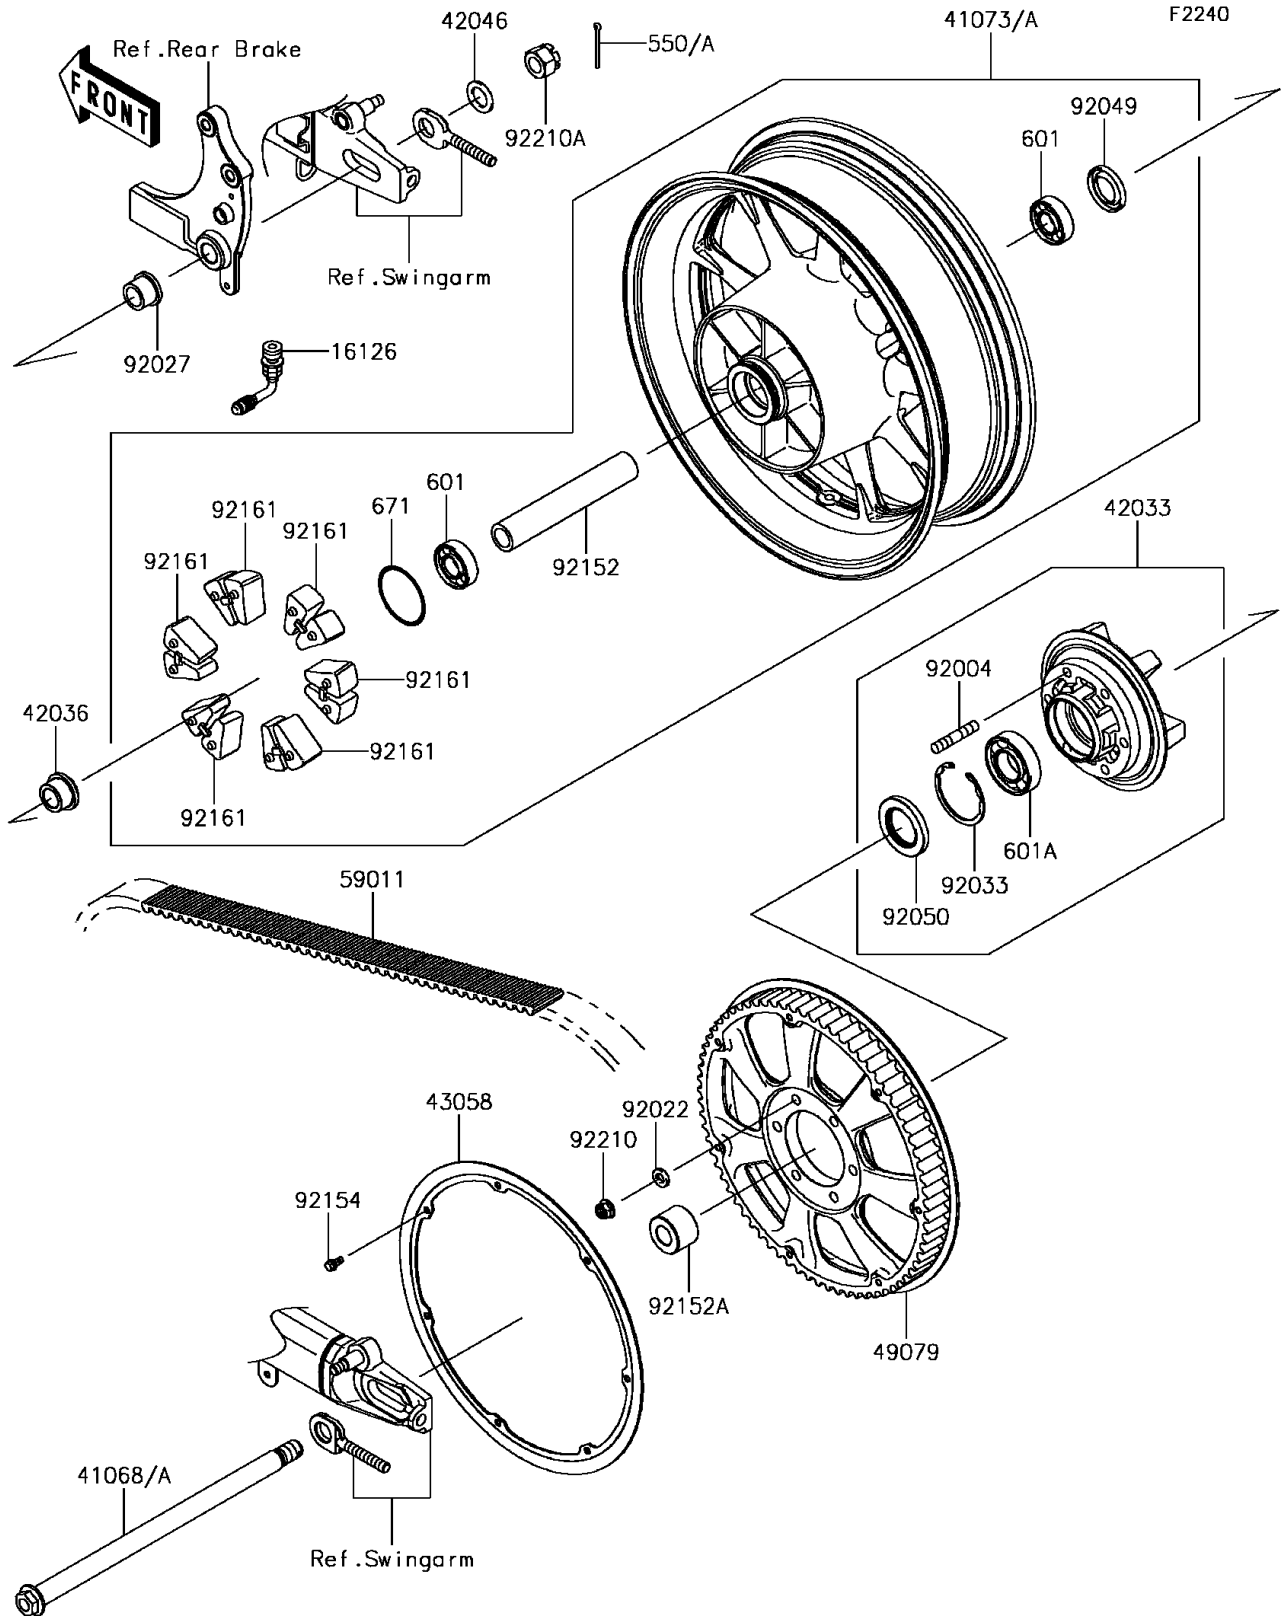

# 2014 VULCAN® 1700 VOYAGER® ABS PARTS DIAGRAM

Rear Wheel/Chain

## 2014 VULCAN® 1700 VOYAGER® ABS PARTS LIST

### Rear Wheel/Chain

ITEM NAME	PART NUMBER	QUANTITY
PIN-COTTER,4.0X35 (Ref # 550)	550AA4035	1
BEARING-BALL,6204UUC3 (Ref # 601)	601B6204UU	2
BEARING-BALL,#6206UUC3 (Ref # 601A)	601B6206UU	1
O RING,60MM (Ref # 671)	671B2560	1
VALVE (Ref # 16126)	16126-1365	1
AXLE,RR (Ref # 41068)	41068-0057	1
WHEEL-ASSY,RR,BLACK (Ref # 41073)	41073-0140-18	1
COUPLING-ASSY,RR HUB (Ref # 42033)	42033-0031	1
SLEEVE,RR HUB COUPLING (Ref # 42036)	42036-0060	1
WASHER,21X33X2.6 (Ref # 42046)	42046-003	1
RING,PULLEY (Ref # 43058)	43058-0033	1
PULLEY-BELT (Ref # 49079)	49079-0018	1
BELT,DRIVE,139T (Ref # 59011)	59011-0029	1
STUD,10X35 (Ref # 92004)	92004-0016	6
WASHER,10.5X19X3.2 (Ref # 92022)	92022-1820	6
COLLAR,RR AXLE,L=21.5 (Ref # 92027)	92027-1902	1
RING-SNAP,62MM (Ref # 92033)	92033-1044	1
SEAL-OIL,BJN28475 (Ref # 92049)	92049-1056	1
SEAL-OIL,AJN40627 (Ref # 92050)	92050-027	1
COLLAR,RR HUB,L=172 (Ref # 92152)	92152-0640	1
COLLAR,RR AXLE,LH,L=28 (Ref # 92152A)	92152-0641	1
BOLT,FLANGED,6X12 (Ref # 92154)	92154-0346	7
DAMPER,SHOCK,RR HUB (Ref # 92161)	92161-0576	6
NUT,LOCK,FLANGED,10MM (Ref # 92210)	92210-0276	6
NUT,CASTLE,18MM (Ref # 92210A)	92210-1134	1