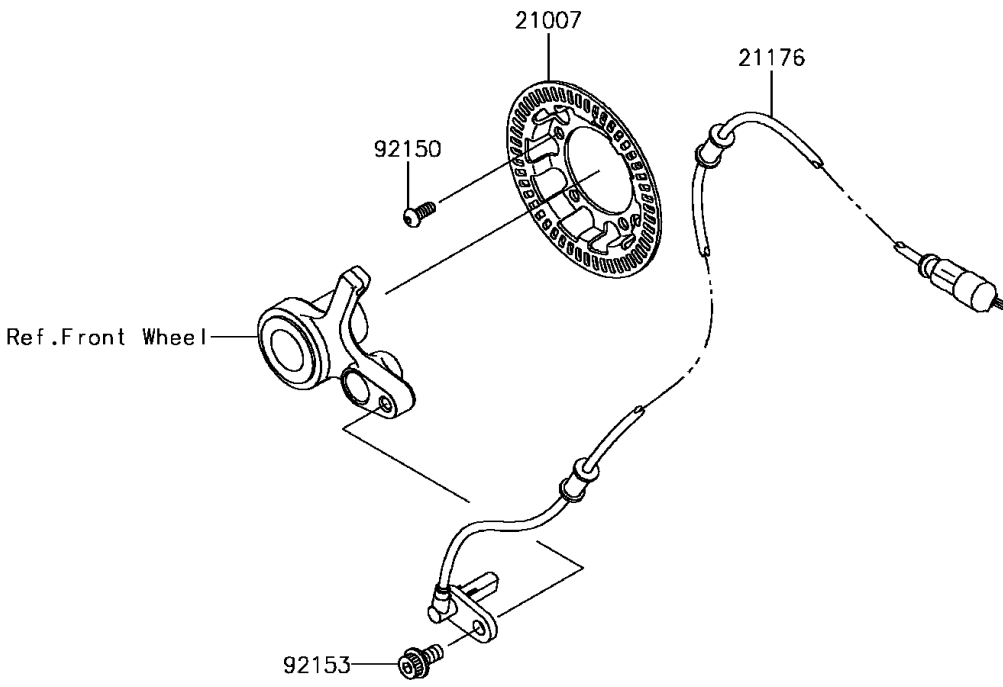

2015 Vulcan 1700 Voyager ABS PARTS DIAGRAM

Front Master Cylinder

F2291

2015 Vulcan 1700 Voyager ABS PARTS LIST

Front Master Cylinder

ITEM NAME	PART NUMBER	QUANTITY
-----------	-------------	----------