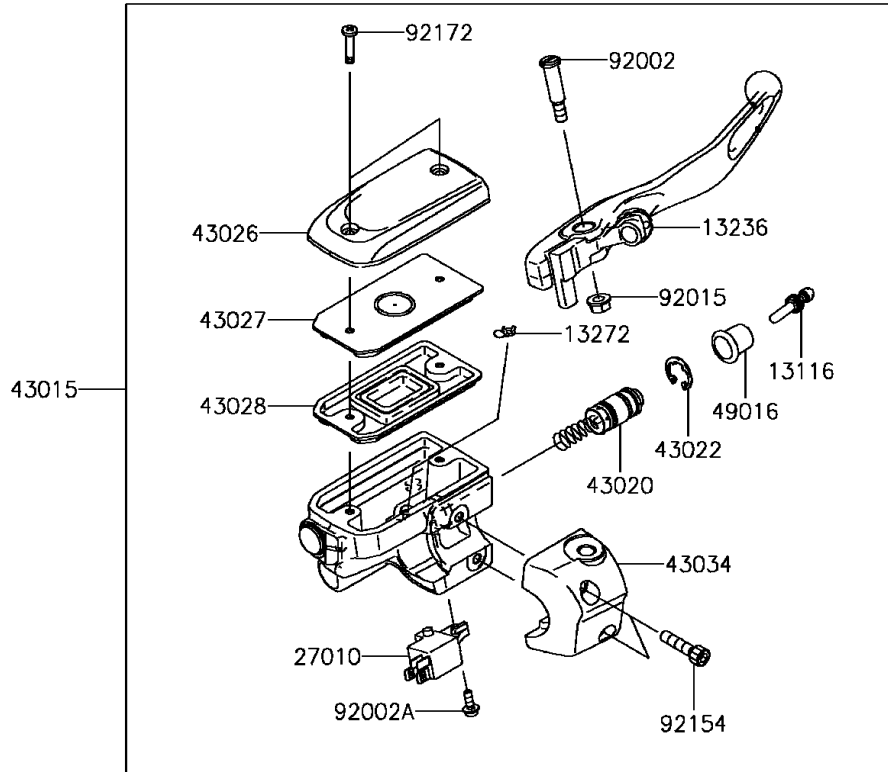

2015 Vulcan 1700 Voyager ABS PARTS DIAGRAM

Front Master Cylinder

F2291

2015 Vulcan 1700 Voyager ABS PARTS LIST

Front Master Cylinder

ITEM NAME	PART NUMBER	QUANTITY
-----------	-------------	----------