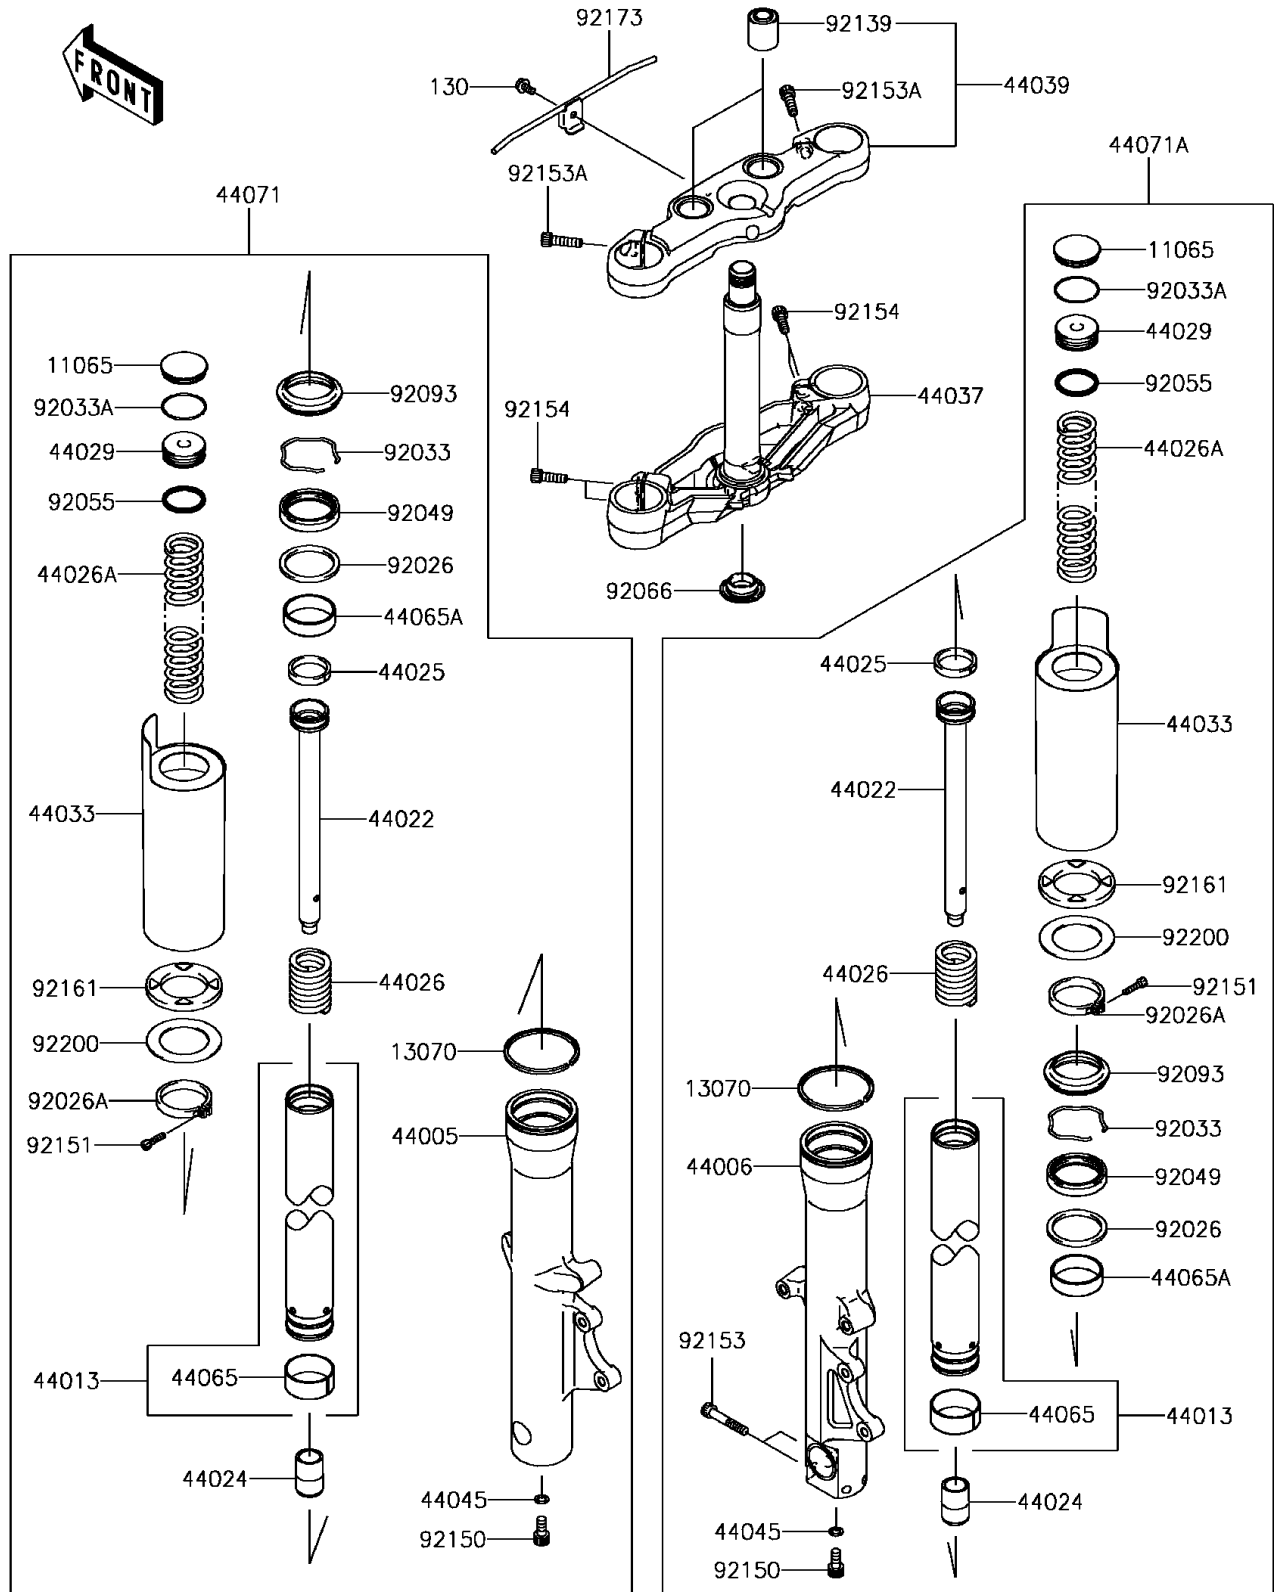

# 2015 Vulcan 1700 Voyager ABS PARTS DIAGRAM

Front Fork

F2340

# 2015 Vulcan 1700 Voyager ABS PARTS LIST

Front Fork

ITEM NAME	PART NUMBER	QUANTITY
-----------	-------------	----------