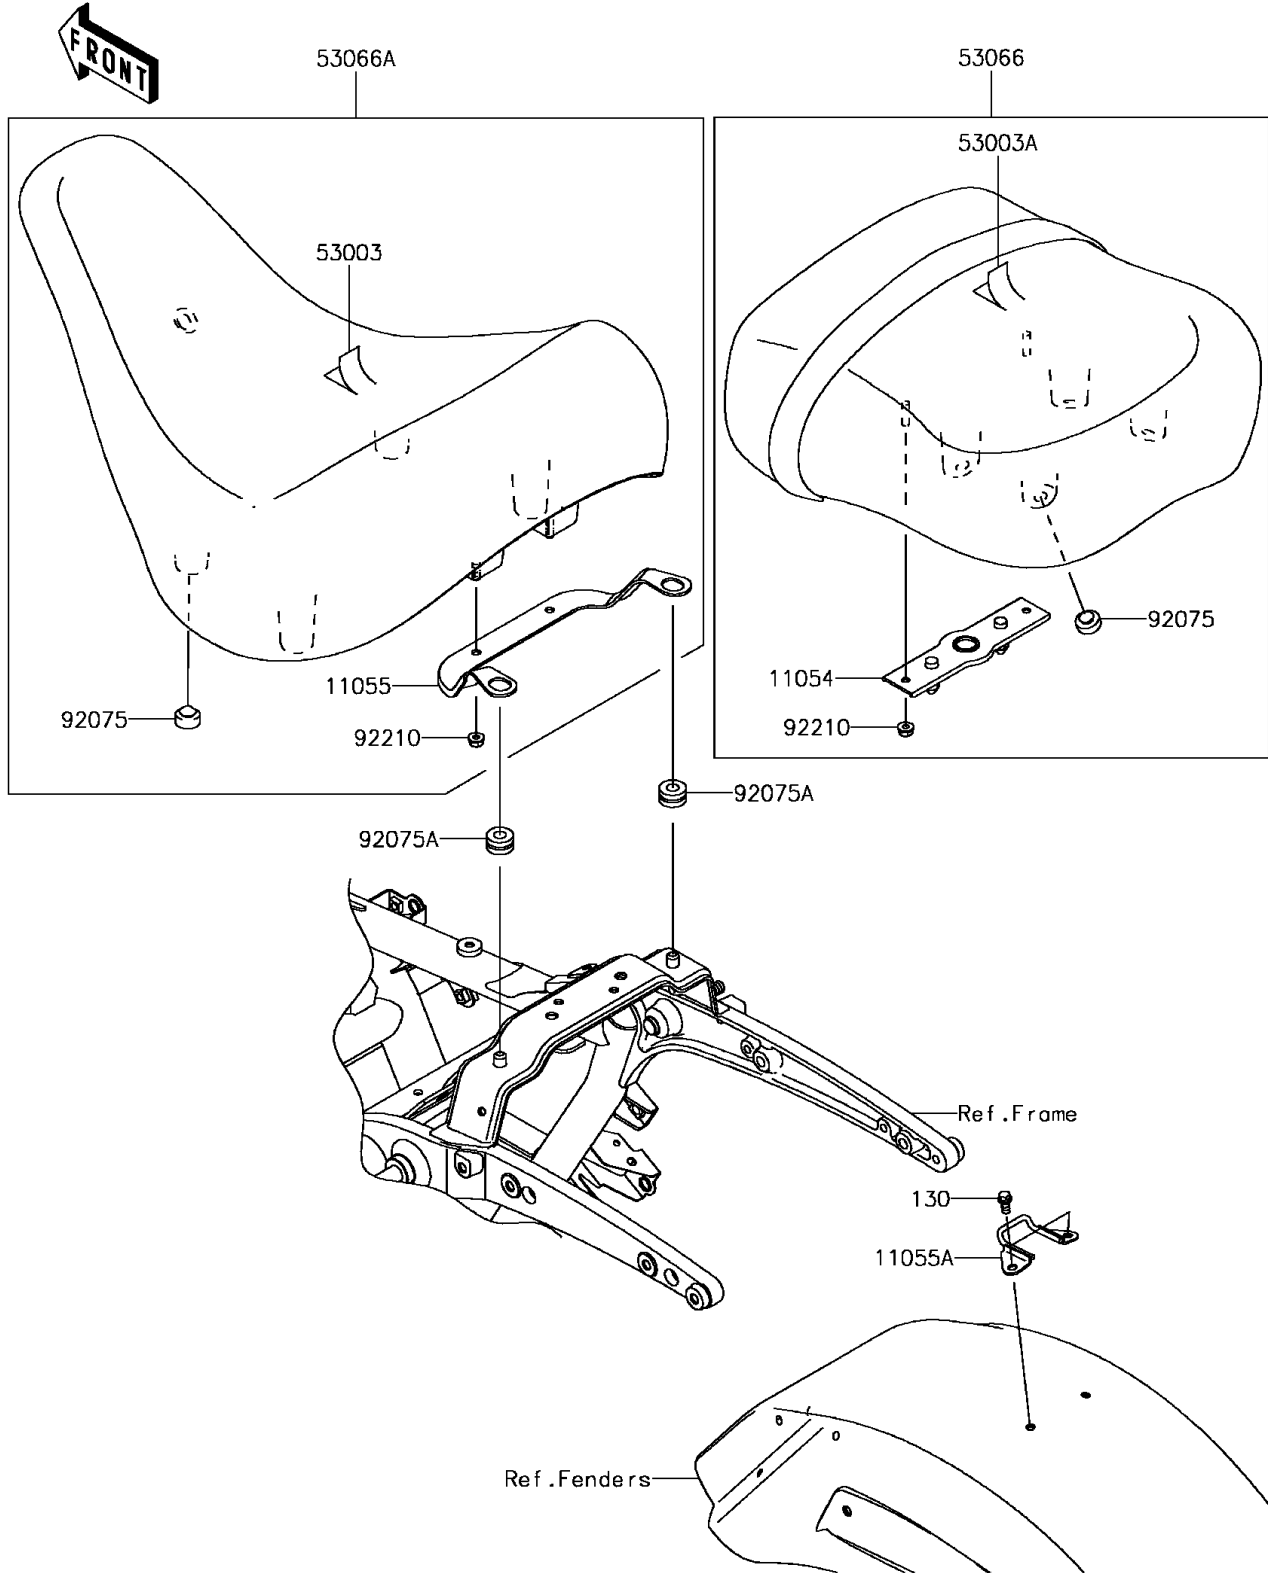

2014 VULCAN® 1700 VOYAGER® ABS PARTS DIAGRAM

Seat

F2510

2014 VULCAN® 1700 VOYAGER® ABS PARTS LIST

Seat

ITEM NAME	PART NUMBER	QUANTITY
BOLT-FLANGED,6X12 (Ref # 130)	130BB0612	2
BRACKET,SEAT (Ref # 11054)	11054-0417	1
BRACKET (Ref # 11055)	11055-0612	1
BRACKET,REAR SEAT (Ref # 11055A)	11055-1211	1
LEATHER,FRONT SEAT,BLACK (Ref # 53003)	53003-0186-MA	1
LEATHER,REAR SEAT,BLK+BAND BLK (Ref # 53003A)	53003-0187-12Y	1
SEAT,RR,LEATHER BLK+BAND BLK (Ref # 53066)	53066-0233-12Y	1
SEAT-ASSY,FR,BLACK (Ref # 53066A)	53066-0383-MA	1
DAMPER,10X20X8 (Ref # 92075)	92075-1927	9
DAMPER (Ref # 92075A)	92075-209	2
NUT (Ref # 92210)	92210-0401	4