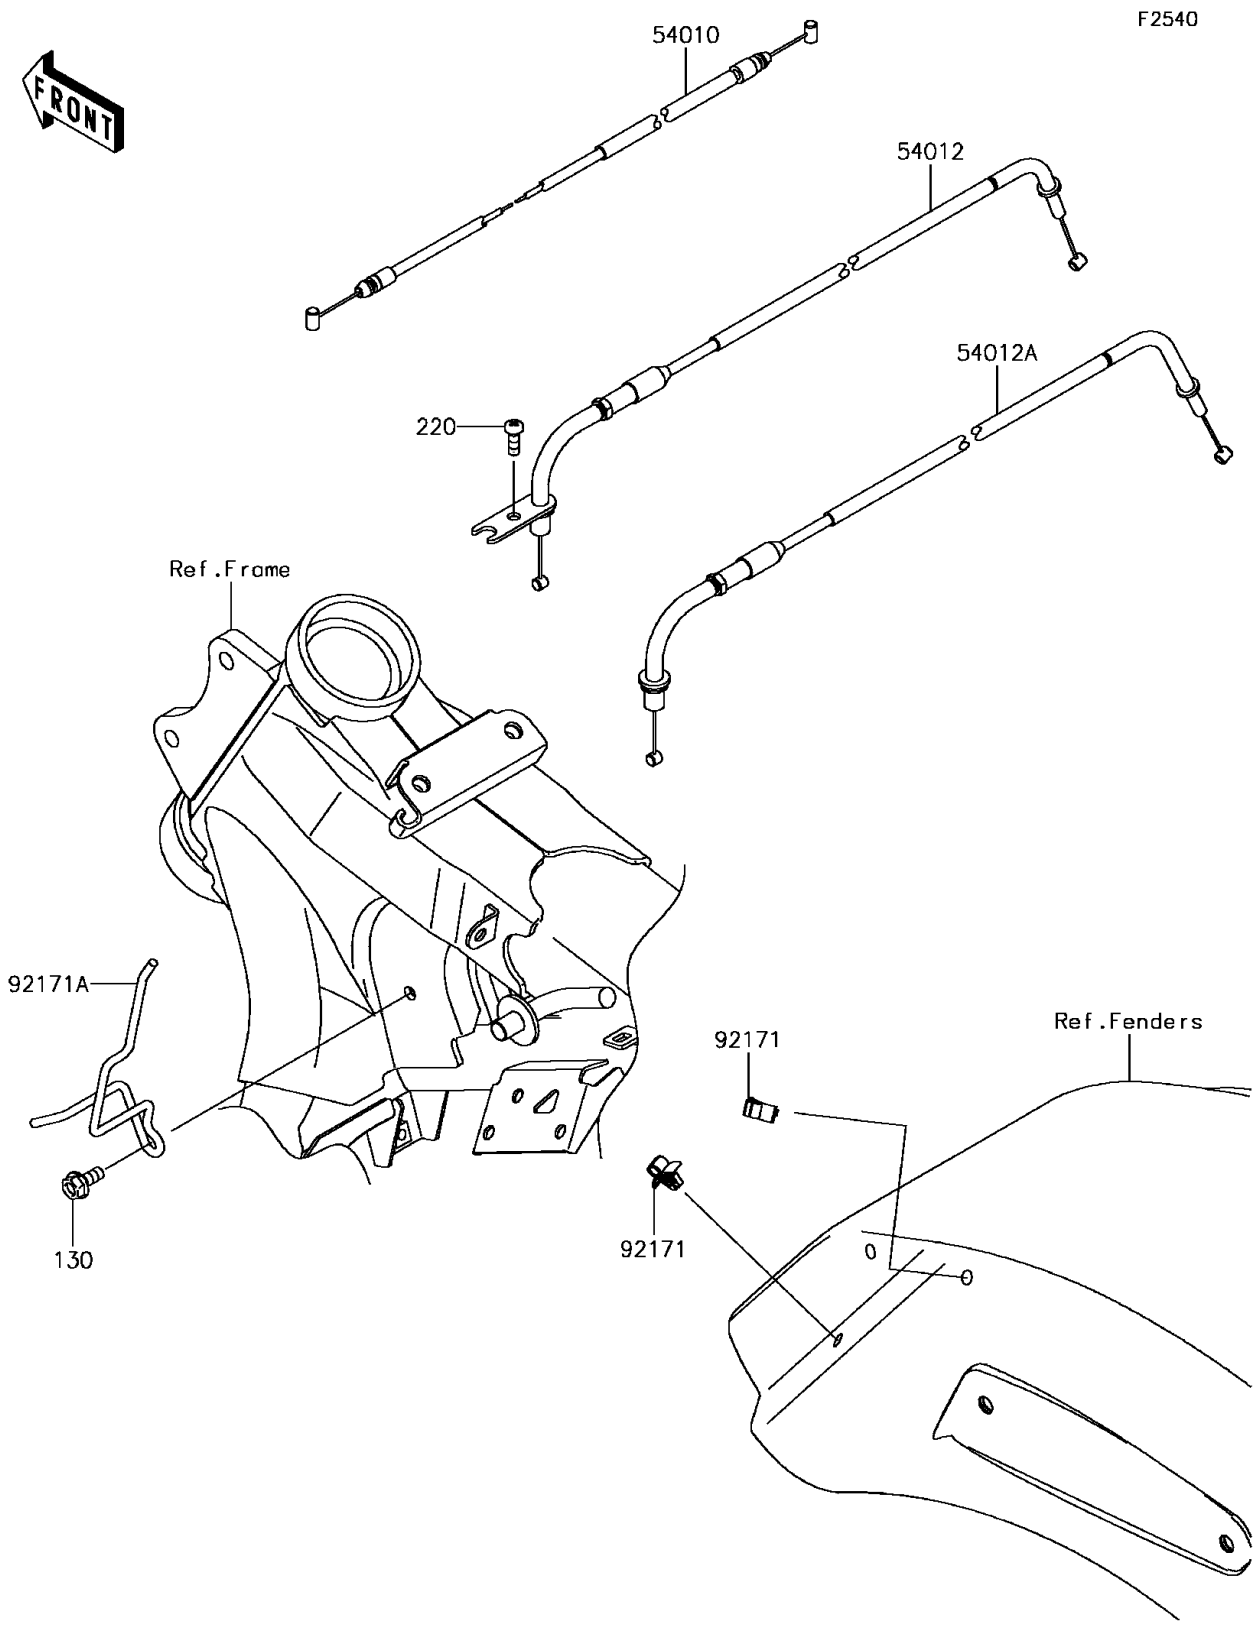

2015 Vulcan 1700 Voyager ABS PARTS DIAGRAM

Cables

2015 Vulcan 1700 Voyager ABS PARTS LIST

Cables

ITEM NAME	PART NUMBER	QUANTITY
BOLT-FLANGED,6X14 (Ref # 130)	130BB0614	1
SCREW-PAN-CROS,5X14 (Ref # 220)	220AB0514	1
CABLE,SEAT LOCK (Ref # 54010)	54010-0092	1
CABLE-THROTTLE,OPENING (Ref # 54012)	54012-0282	1
CABLE-THROTTLE,CLOSING (Ref # 54012A)	54012-0283	1
CLAMP,SEAT LOCK CABLE (Ref # 92171)	92171-0328	2
CLAMP,CABLE (Ref # 92171A)	92171-1838	1