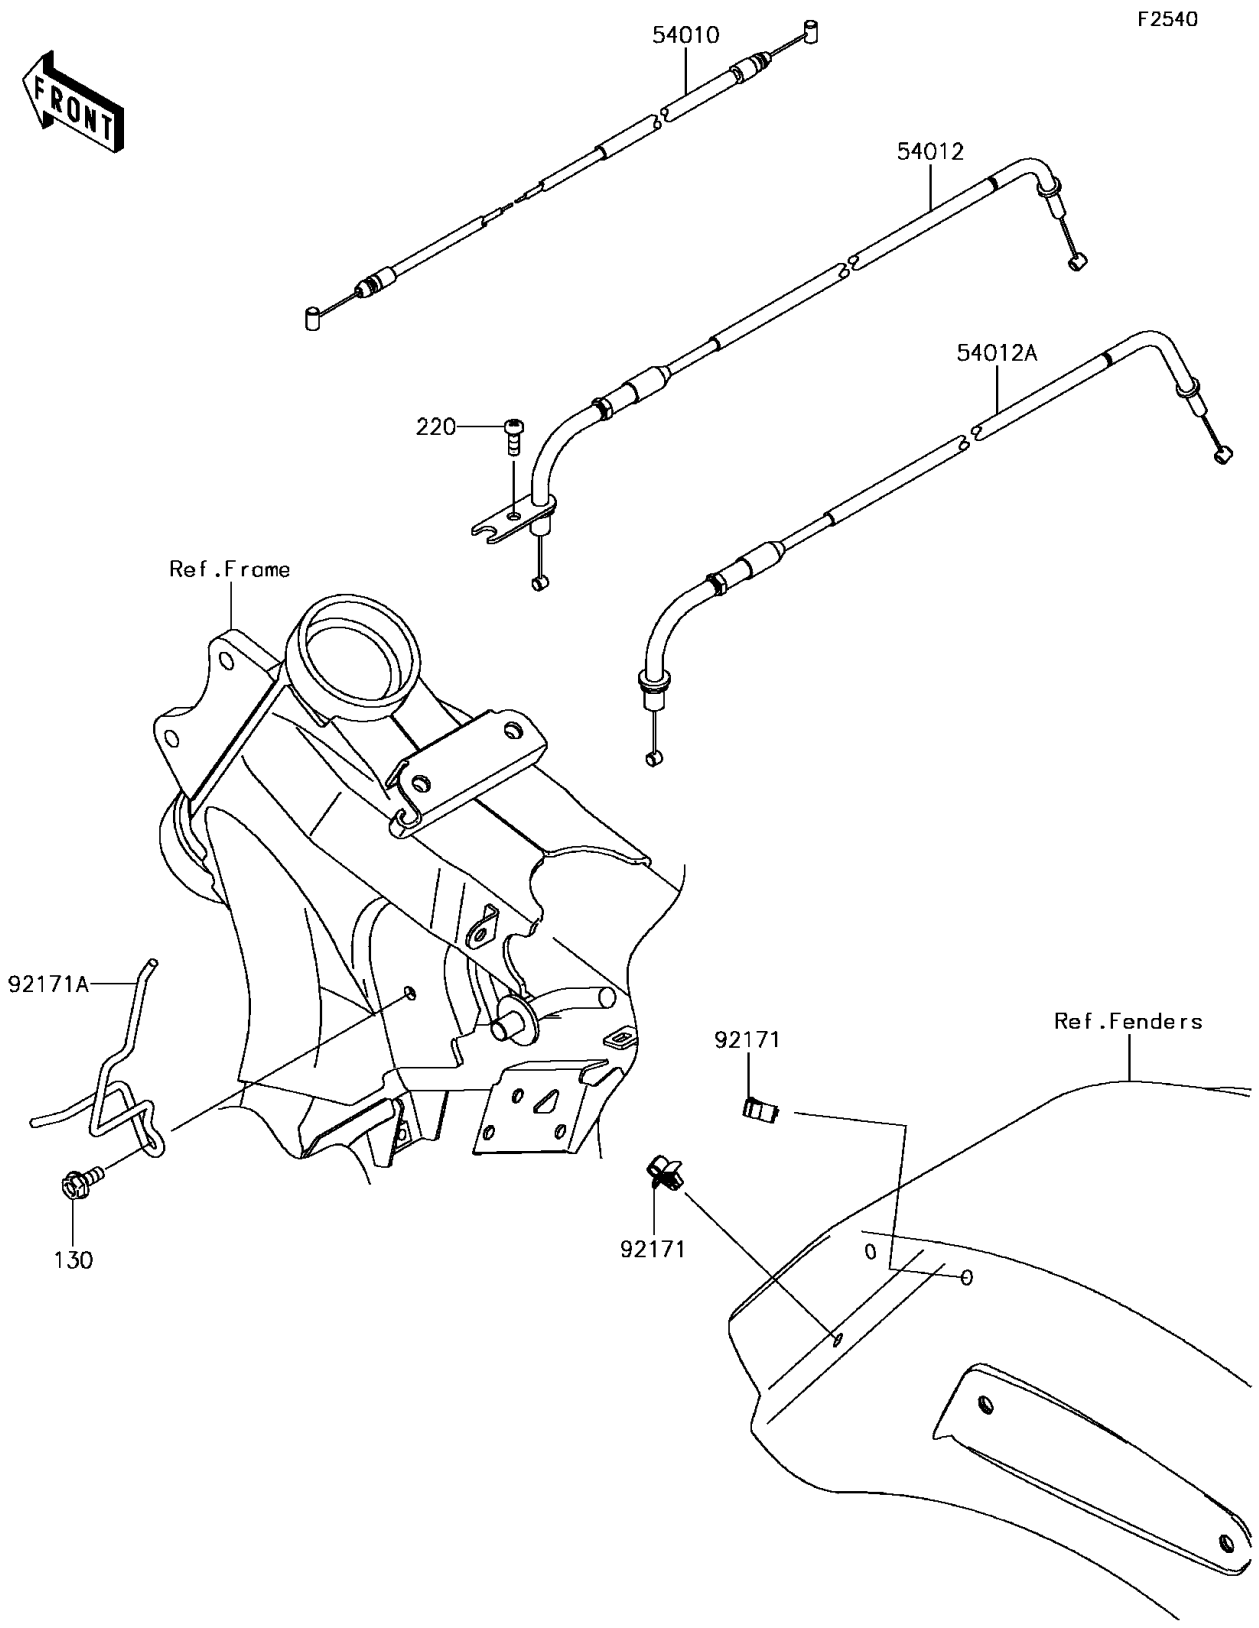

2016 VULCAN® 1700 VOYAGER® ABS PARTS DIAGRAM

Cables

2016 VULCAN® 1700 VOYAGER® ABS PARTS LIST

Cables

ITEM NAME	PART NUMBER	QUANTITY
BOLT-FLANGED,6X14 (Ref # 130)	130BB0614	1
SCREW-PAN-CROS,5X14 (Ref # 220)	220AB0514	1
CABLE,SEAT LOCK (Ref # 54010)	54010-0092	1
CABLE-THROTTLE,OPENING (Ref # 54012)	54012-0282	1
CABLE-THROTTLE,CLOSING (Ref # 54012A)	54012-0283	1
CLAMP,SEAT LOCK CABLE (Ref # 92171)	92171-0328	2
CLAMP,CABLE (Ref # 92171A)	92171-1838	1