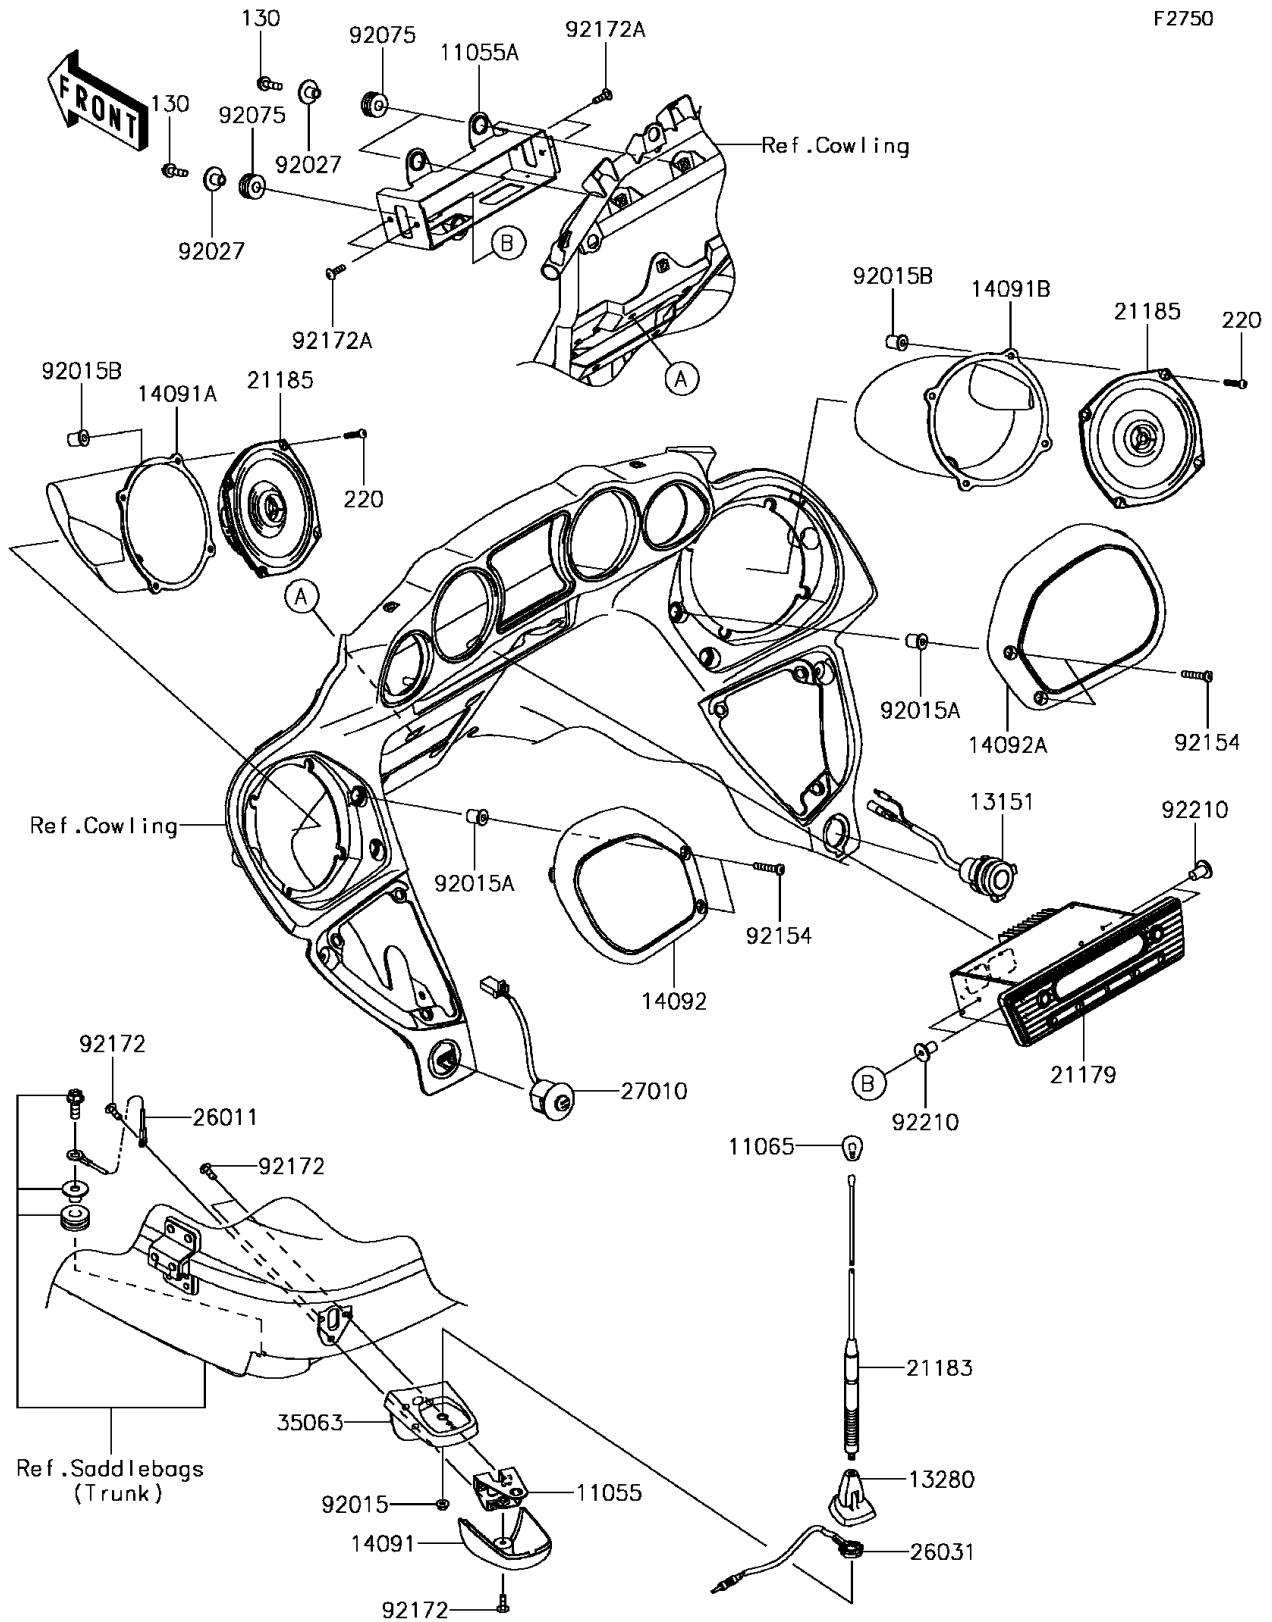

2013 VULCAN® 1700 VOYAGER® ABS PARTS DIAGRAM

Other

2013 VULCAN® 1700 VOYAGER® ABS PARTS LIST

Other

ITEM NAME	PART NUMBER	QUANTITY
BOLT-FLANGED,6X22 (Ref # 130)	130BA0622	3
SCREW-PAN-CROS,5X20 (Ref # 220)	220AB0520	8
BRACKET,ANTENNA STAY (Ref # 11055)	11055-0683	1
BRACKET,AUDIO (Ref # 11055A)	11055-1510	1
CAP,ANTENNA (Ref # 11065)	11065-0305	1
SWITCH-COMP (Ref # 13151)	13151-0040	1
HOLDER,ANTENNA (Ref # 13280)	13280-0285	1
COVER,ANTENNA STAY (Ref # 14091)	14091-1576	1
COVER,SPEAKER BOX,LH (Ref # 14091A)	14091-1773	1
COVER,SPEAKER BOX,RH (Ref # 14091B)	14091-1774	1
COVER,SPEAKER,LH (Ref # 14092)	14092-0811	1
COVER,SPEAKER,RH (Ref # 14092A)	14092-0812	1
RADIO-TUNER (Ref # 21179)	21179-0059	1
ANTENNA (Ref # 21183)	21183-0006	1
SPEAKER (Ref # 21185)	21185-0001	2
WIRE-LEAD,ANTENNA (Ref # 26011)	26011-0287	1
HARNESS,ANTENNA (Ref # 26031)	26031-0735	1
SWITCH,SUB LAMP (Ref # 27010)	27010-0107	1
STAY,ANTENNA (Ref # 35063)	35063-0519	1
NUT,FLANGED,5MM (Ref # 92015)	92015-1259	1
NUT (Ref # 92015A)	92015-1700	4
NUT,WELL,5MM (Ref # 92015B)	92015-1757	8
COLLAR,L=13.1,BLACK (Ref # 92027)	92027-1450	3
DAMPER,10X24X12 (Ref # 92075)	92075-1690	3
BOLT,SOCKET,6X30 (Ref # 92154)	92154-0206	4
SCREW,5X16 (Ref # 92172)	92172-0322	4
SCREW,5X18 (Ref # 92172A)	92172-0428	4
NUT,WELL,5MM (Ref # 92210)	92210-0532	4