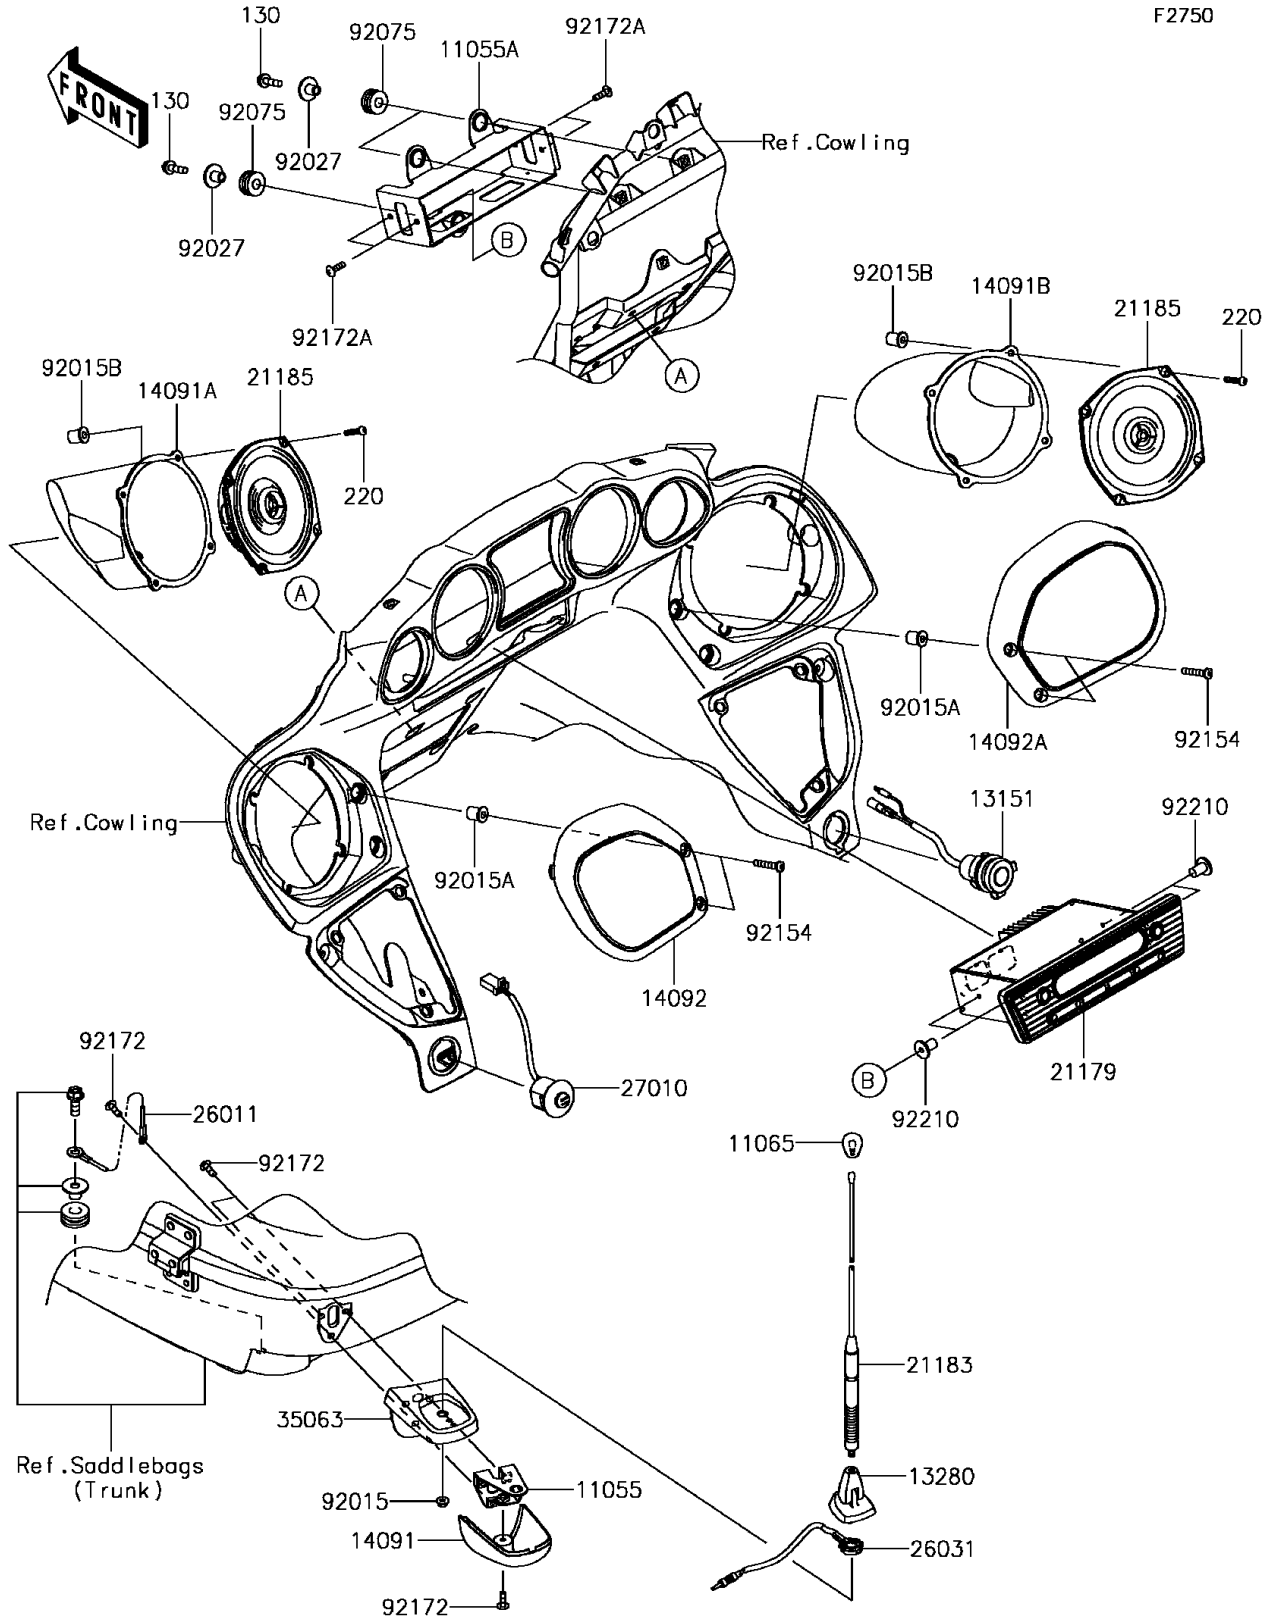

2015 Vulcan 1700 Voyager ABS PARTS DIAGRAM

Other

2015 Vulcan 1700 Voyager ABS PARTS LIST

Other

ITEM NAME	PART NUMBER	QUANTITY
BOLT-FLANGED,6X22 (Ref # 130)	130BA0622	3
SCREW-PAN-CROS,5X20 (Ref # 220)	220AB0520	8
BRACKET,ANTENNA STAY (Ref # 11055)	11055-0683	1
BRACKET,AUDIO (Ref # 11055A)	11055-1510	1
CAP,ANTENNA (Ref # 11065)	11065-0305	1
SWITCH-COMP (Ref # 13151)	13151-0040	1
HOLDER,ANTENNA (Ref # 13280)	13280-0285	1
COVER,ANTENNA STAY (Ref # 14091)	14091-1576	1
COVER,SPEAKER BOX,LH (Ref # 14091A)	14091-1773	1
COVER,SPEAKER BOX,RH (Ref # 14091B)	14091-1774	1
COVER,SPEAKER,LH (Ref # 14092)	14092-0811	1
COVER,SPEAKER,RH (Ref # 14092A)	14092-0812	1
RADIO-TUNER (Ref # 21179)	21179-0059	1
ANTENNA (Ref # 21183)	21183-0006	1
SPEAKER (Ref # 21185)	21185-0001	2
WIRE-LEAD,ANTENNA (Ref # 26011)	26011-0287	1
HARNESS,ANTENNA (Ref # 26031)	26031-0735	1
SWITCH,SUB LAMP (Ref # 27010)	27010-0107	1
STAY,ANTENNA (Ref # 35063)	35063-0519	1
NUT,FLANGED,5MM (Ref # 92015)	92015-1259	1
NUT (Ref # 92015A)	92015-1700	4
NUT,WELL,5MM (Ref # 92015B)	92015-1757	8
COLLAR,L=13.1,BLACK (Ref # 92027)	92027-1450	3
DAMPER,10X24X12 (Ref # 92075)	92075-1690	3
BOLT,SOCKET,6X30 (Ref # 92154)	92154-0206	4
SCREW,5X16 (Ref # 92172)	92172-0322	4
SCREW,5X18 (Ref # 92172A)	92172-0428	4
NUT,WELL,5MM (Ref # 92210)	92210-0532	4