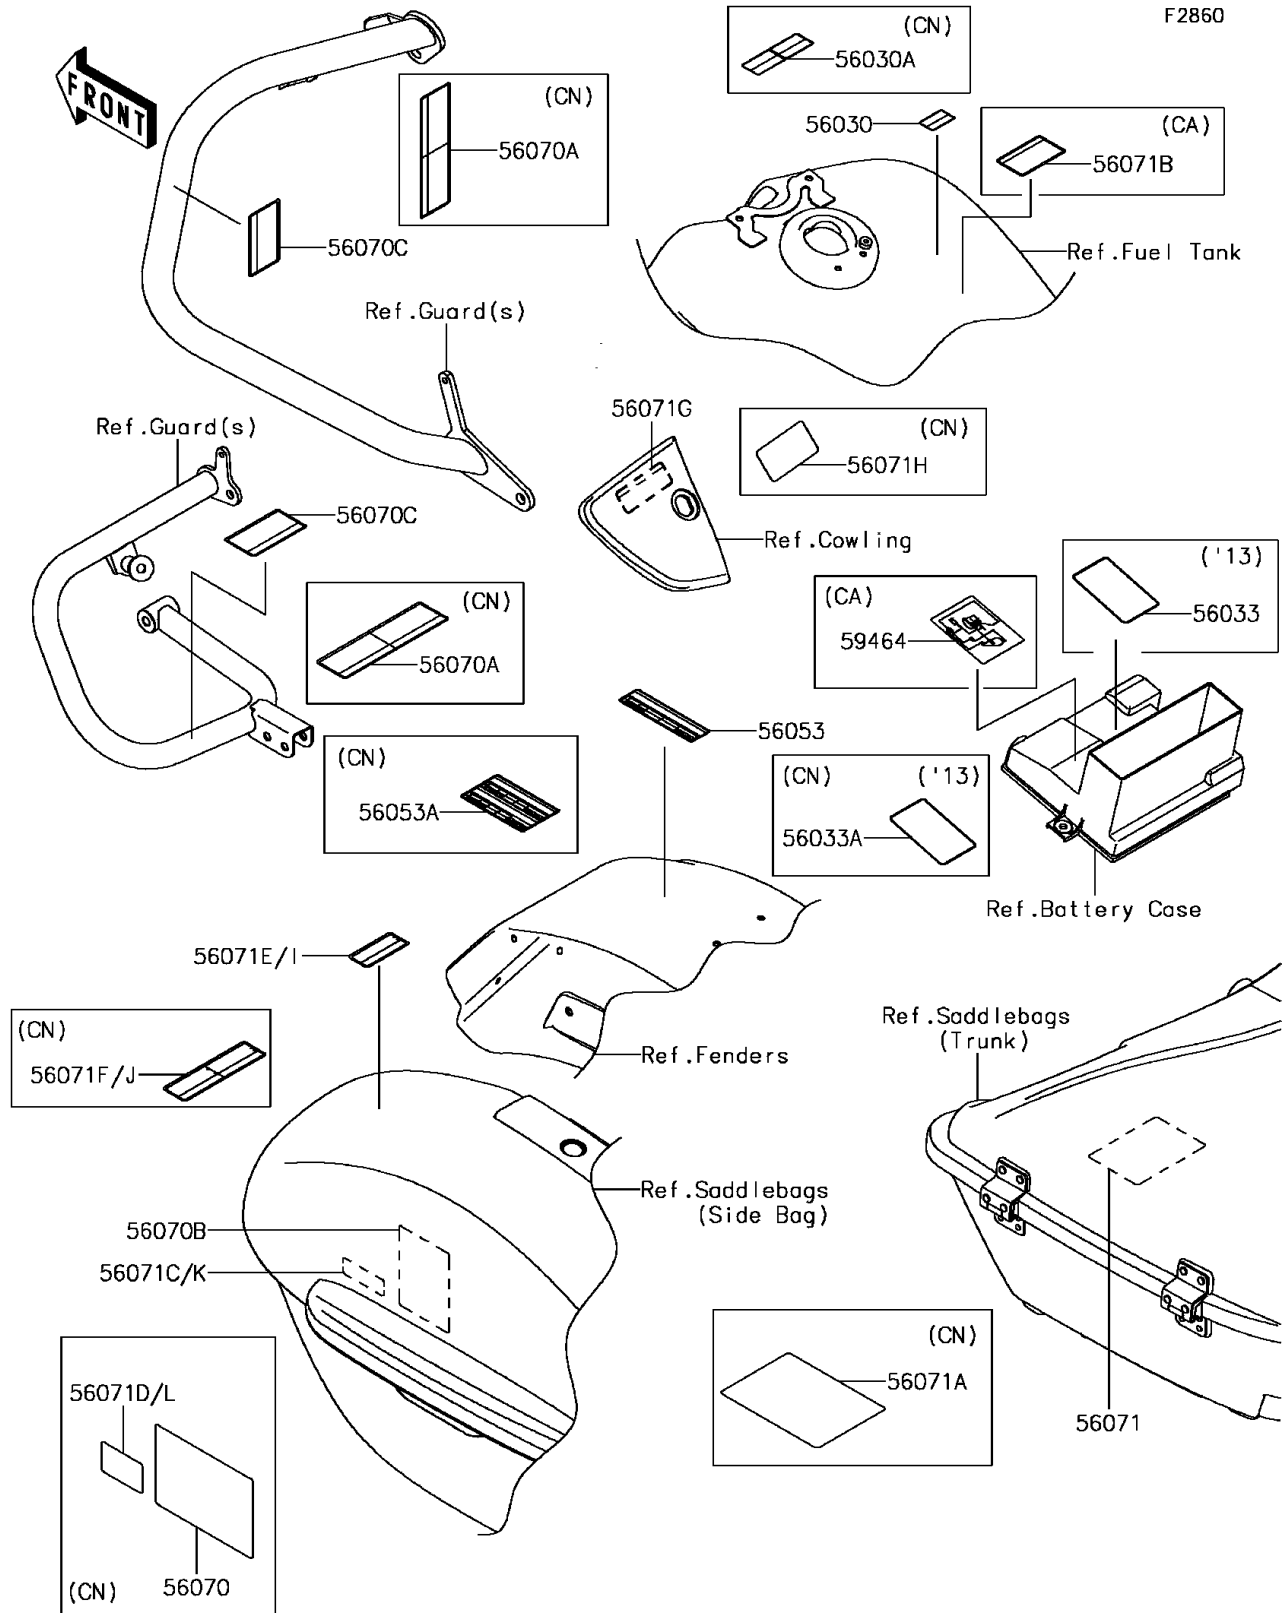

# 2013 VULCAN® 1700 VOYAGER® ABS PARTS DIAGRAM

Labels(BDF-BFF)

## 2013 VULCAN® 1700 VOYAGER® ABS PARTS LIST

Labels(BDF-BFF)

ITEM NAME	PART NUMBER	QUANTITY
LABEL-MANUAL,DAILY SAFETY (Ref # 56033)	56033-0271	1
LABEL,GASOLINE (Ref # 56030)	56030-0357	1
LABEL,GASOLINE (Ref # 56030A)	56030-0358	1
LABEL-MANUAL,DAILY SAFETY (Ref # 56033A)	56033-0272	1
LABEL-SPECIFICATION,TIRE&LOAD (Ref # 56053)	56053-0379	1
LABEL-SPECIFICATION,TIRE&LOAD (Ref # 56053A)	56053-0380	1
LABEL-WARNING,SADDLEBAG (Ref # 56070)	56070-1150	2
LABEL-WARNING,SIDE BAG GUARD (Ref # 56070A)	56070-1180	2
LABEL-WARNING,SADDLEBAG (Ref # 56070B)	56070-1282	2
LABEL-WARNING,SIDE BAG GUARD (Ref # 56070C)	56070-1285	2
LABEL-WARNING,CENTER BAG (Ref # 56071)	56071-0115	1
LABEL-WARNING,CENTER BAG (Ref # 56071A)	56071-0118	1
LABEL-WARNING,EVAPO (Ref # 56071B)	56071-0158	1
LABEL-WARNING,SADDLEBAG (Ref # 56071C)	56071-0171	2
LABEL-WARNING,SADDLEBAG (Ref # 56071D)	56071-0172	2
LABEL-WARNING,SADDLEBAG (Ref # 56071E)	56071-0173	2
LABEL-WARNING,SADDLEBAG (Ref # 56071F)	56071-0175	2
LABEL-WARNING,STORAGE COMPT (Ref # 56071G)	56071-0180	2
LABEL-WARNING,STORAGE COMPT (Ref # 56071H)	56071-0181	2
LABEL-CERTIFICATION,EVAPO ROUT (Ref # 59464)	59464-1618	1