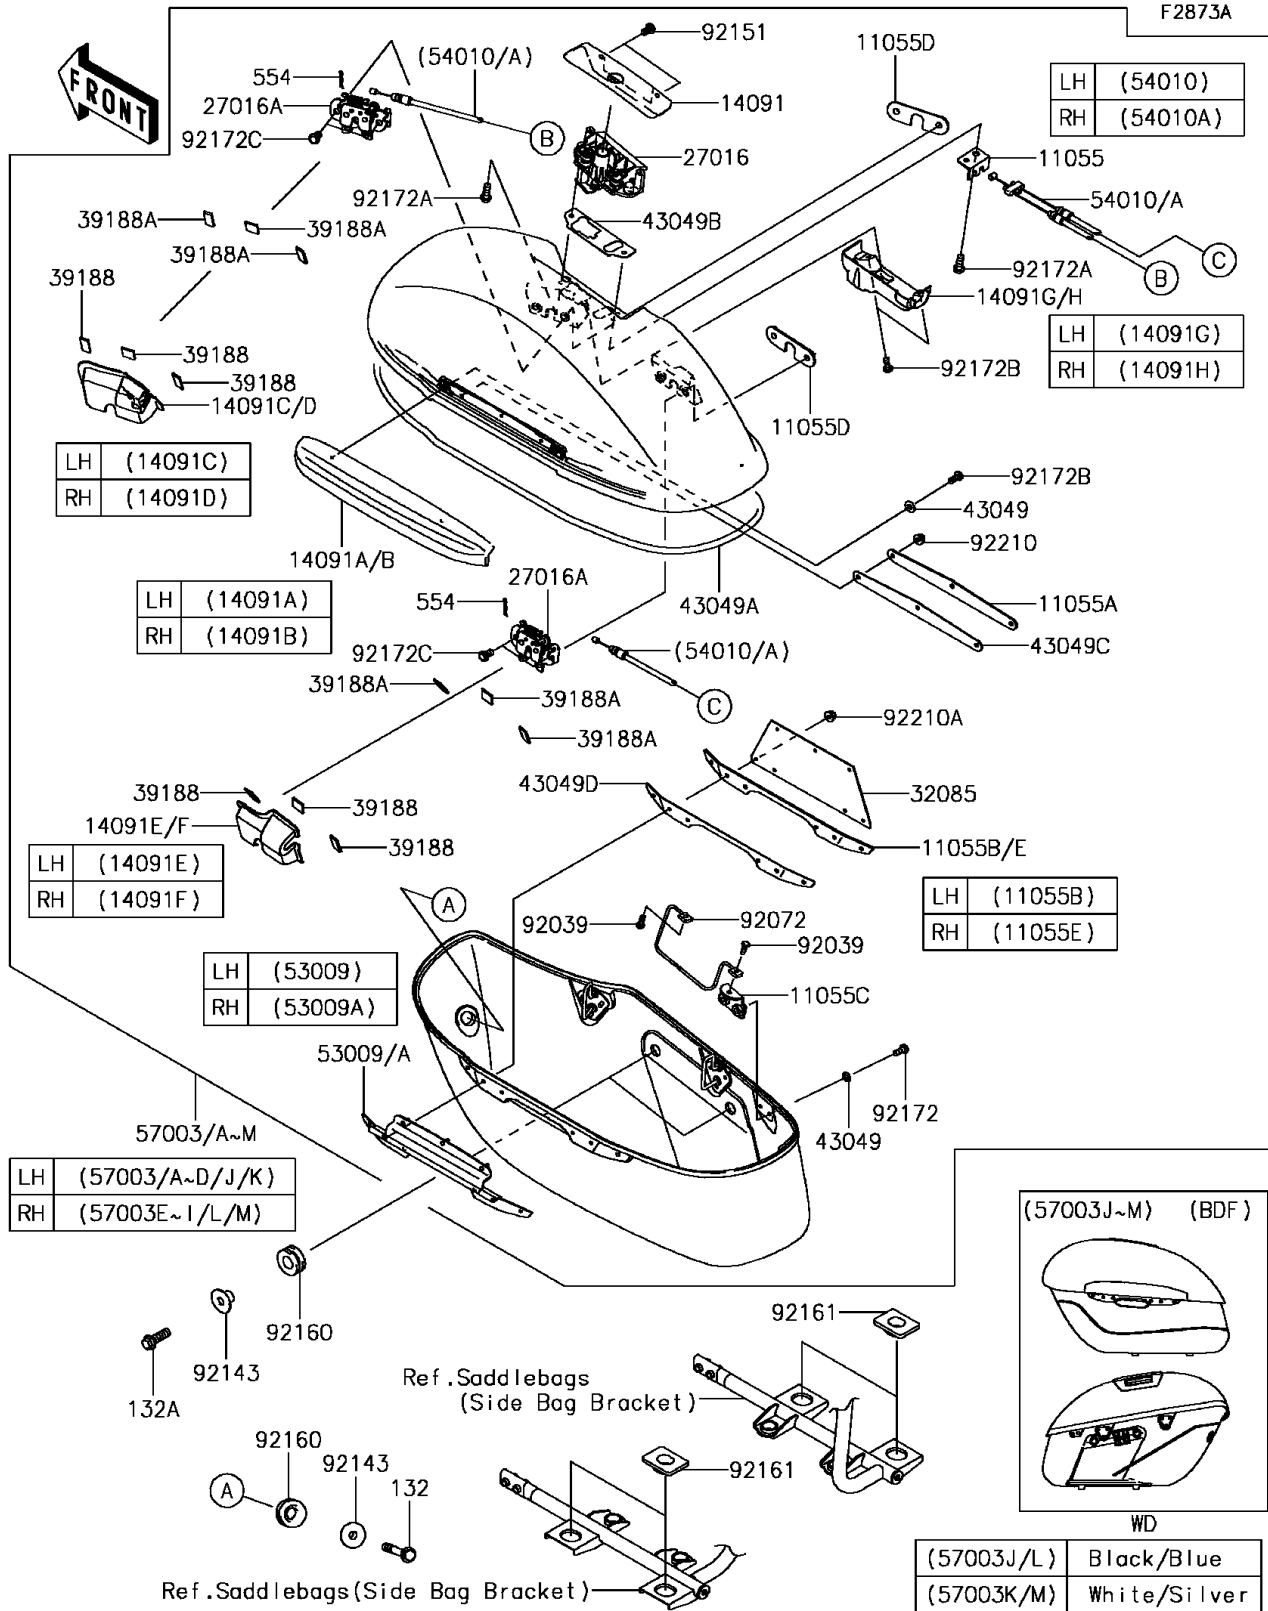

2016 VULCAN® 1700 VOYAGER® ABS PARTS DIAGRAM

Saddlebags(Side Bag)