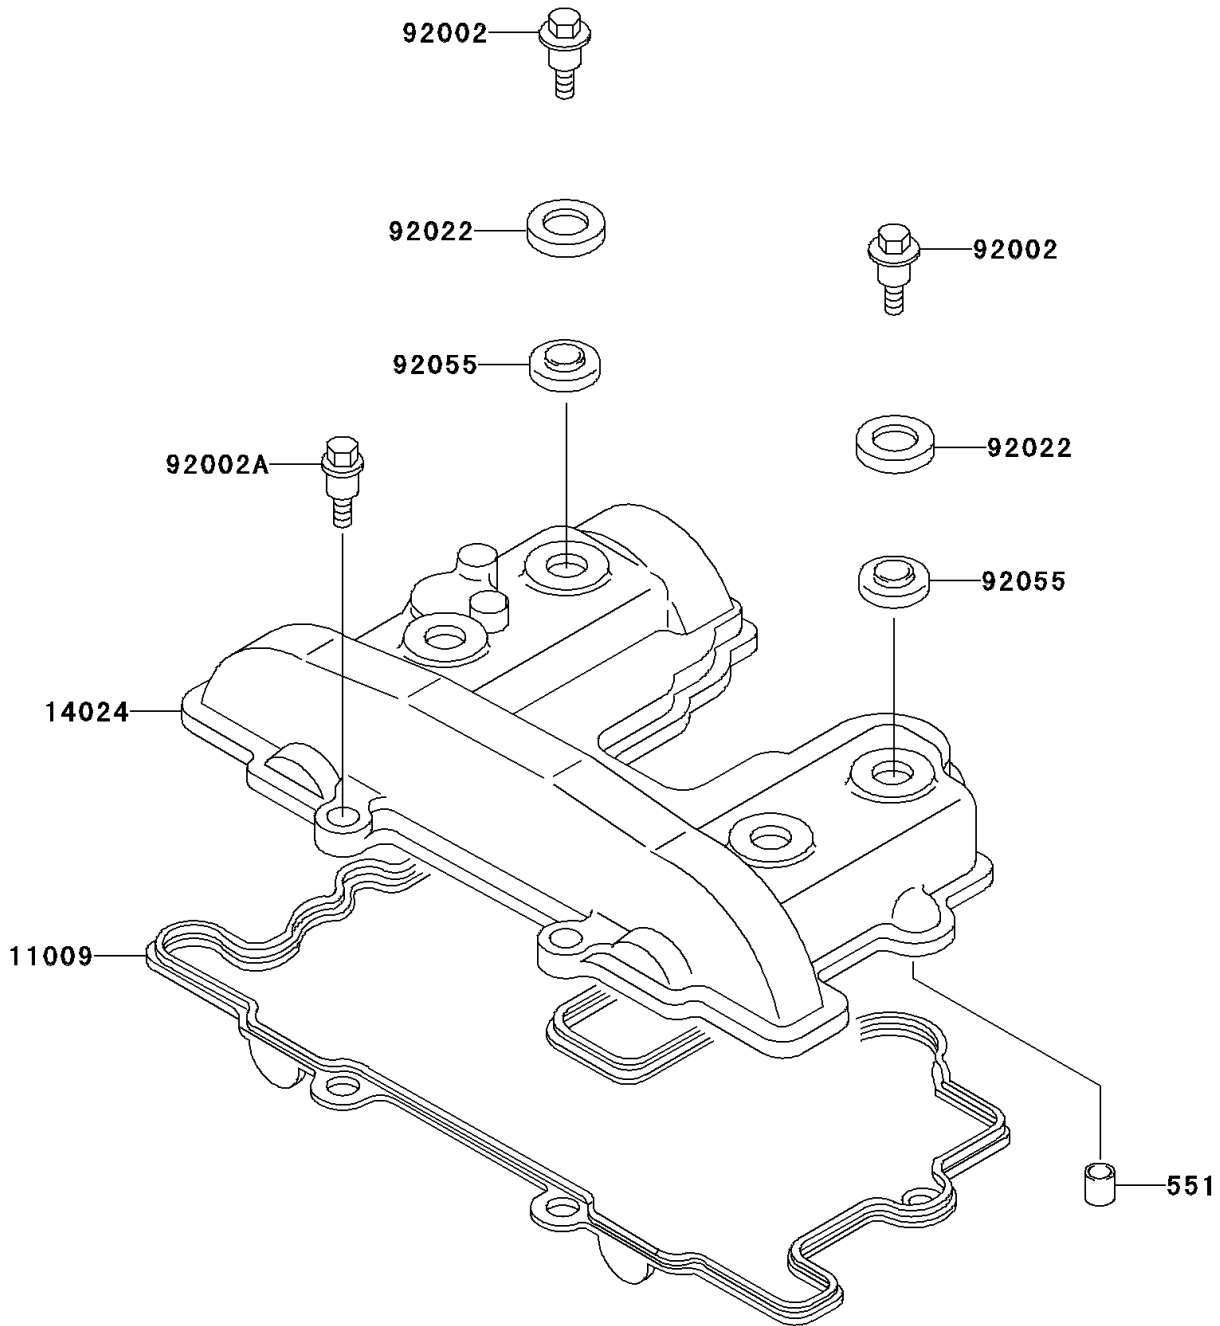

1998 KLR250 PARTS DIAGRAM

Cylinder Head Cover

E1112

1998 KLR250 PARTS LIST

Cylinder Head Cover

ITEM NAME	PART NUMBER	QUANTITY
PIN-DOWEL (Ref # 551)	551A1016	2
GASKET,HEAD COVER (Ref # 11009)	11009-1607	1
COVER,CYLINDER HEAD (Ref # 14024)	14024-1218	1
BOLT,L=20.5 (Ref # 92002)	92002-1327	4
BOLT,L=21 (Ref # 92002A)	92002-1382	2
WASHER,HEAD COVER BOLT (Ref # 92022)	92022-1487	4
RING-O,HEAD COVER BOLT (Ref # 92055)	92055-1225	4