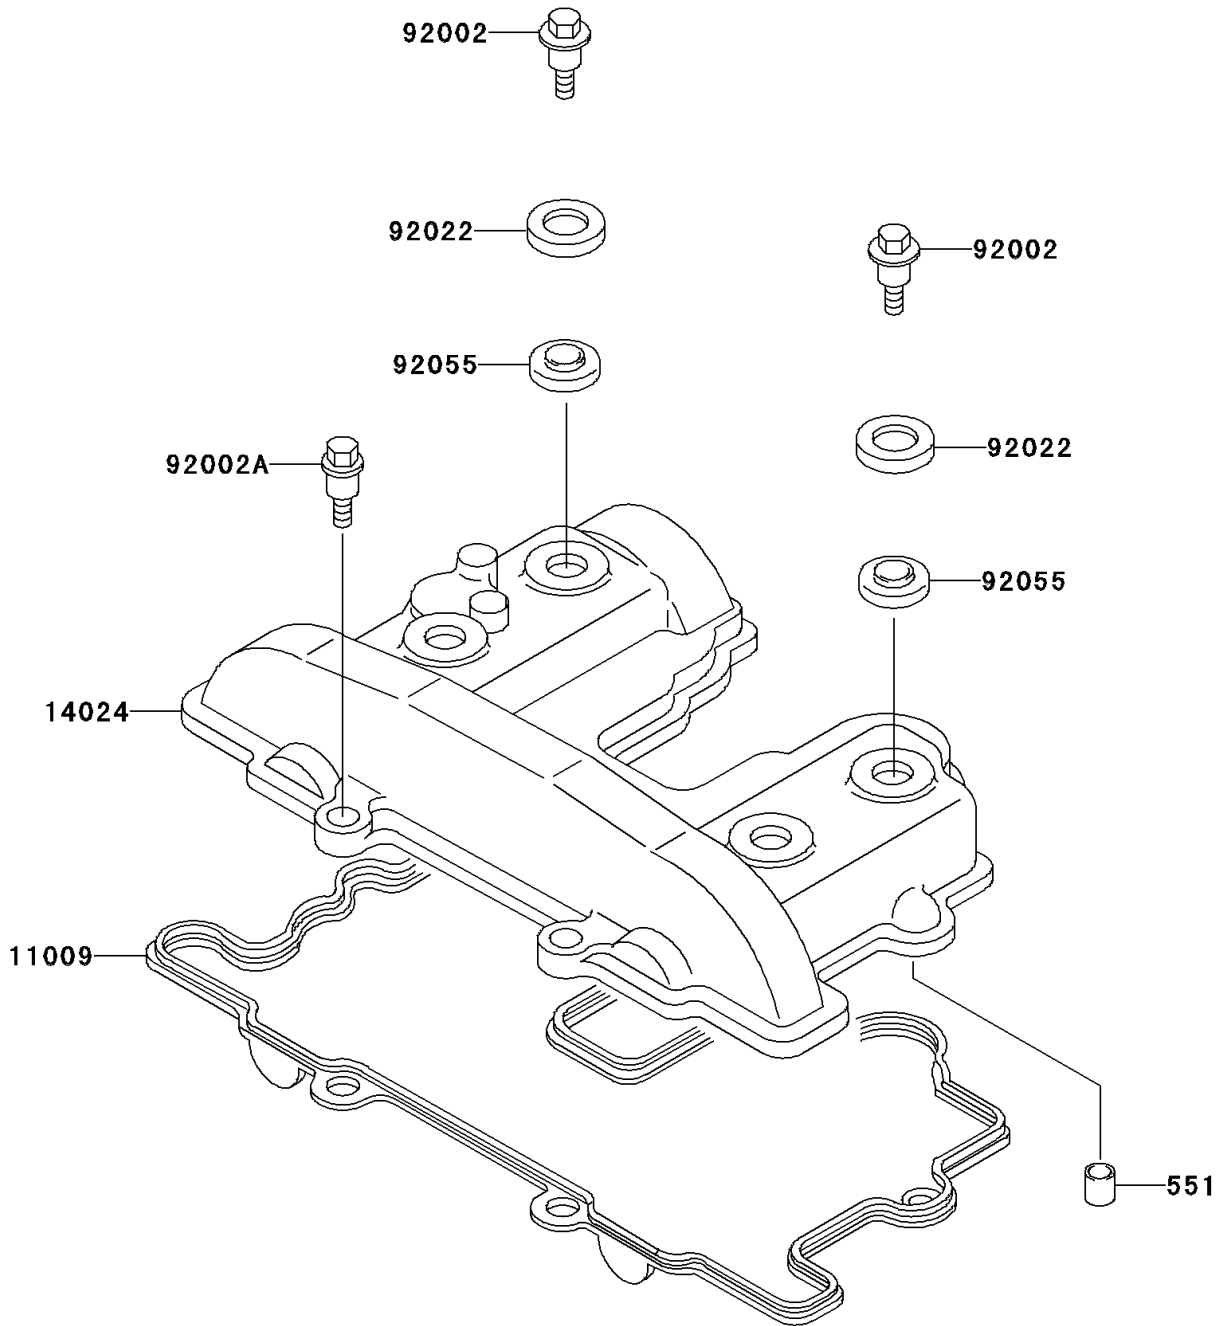

# 1999 KLR250 PARTS DIAGRAM

Cylinder Head Cover

E1112

# 1999 KLR250 PARTS LIST

## Cylinder Head Cover

ITEM NAME	PART NUMBER	QUANTITY
PIN-DOWEL (Ref # 551)	551A1016	2
GASKET,HEAD COVER (Ref # 11009)	11009-1607	1
COVER,CYLINDER HEAD (Ref # 14024)	14024-1218	1
BOLT,L=20.5 (Ref # 92002)	92002-1327	4
BOLT,L=21 (Ref # 92002A)	92002-1382	2
WASHER,HEAD COVER BOLT (Ref # 92022)	92022-1487	4
RING-O,HEAD COVER BOLT (Ref # 92055)	92055-1225	4