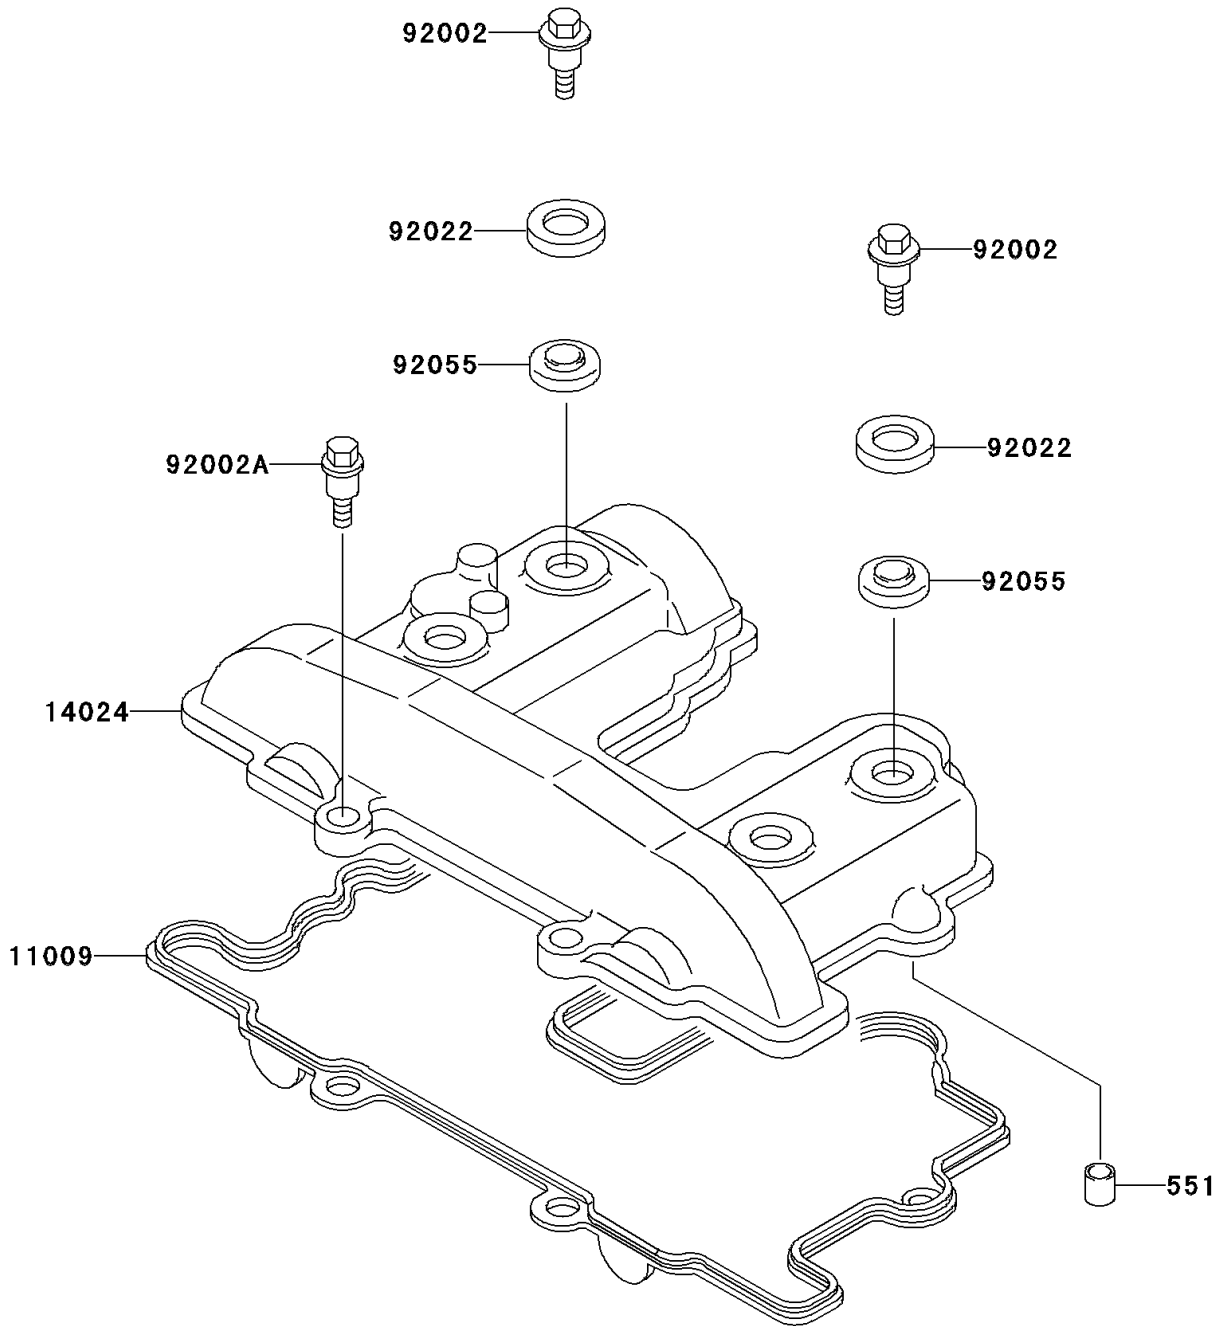

2000 KLR250 PARTS DIAGRAM

Cylinder Head Cover

E1112

2000 KLR250 PARTS LIST

Cylinder Head Cover

ITEM NAME	PART NUMBER	QUANTITY
PIN-DOWEL (Ref # 551)	551A1016	2
GASKET,HEAD COVER (Ref # 11009)	11009-1607	1
COVER,CYLINDER HEAD (Ref # 14024)	14024-1218	1
BOLT,L=20.5 (Ref # 92002)	92002-1327	4
BOLT,L=21 (Ref # 92002A)	92002-1382	2
WASHER,HEAD COVER BOLT (Ref # 92022)	92022-1487	4
RING-O,HEAD COVER BOLT (Ref # 92055)	92055-1225	4