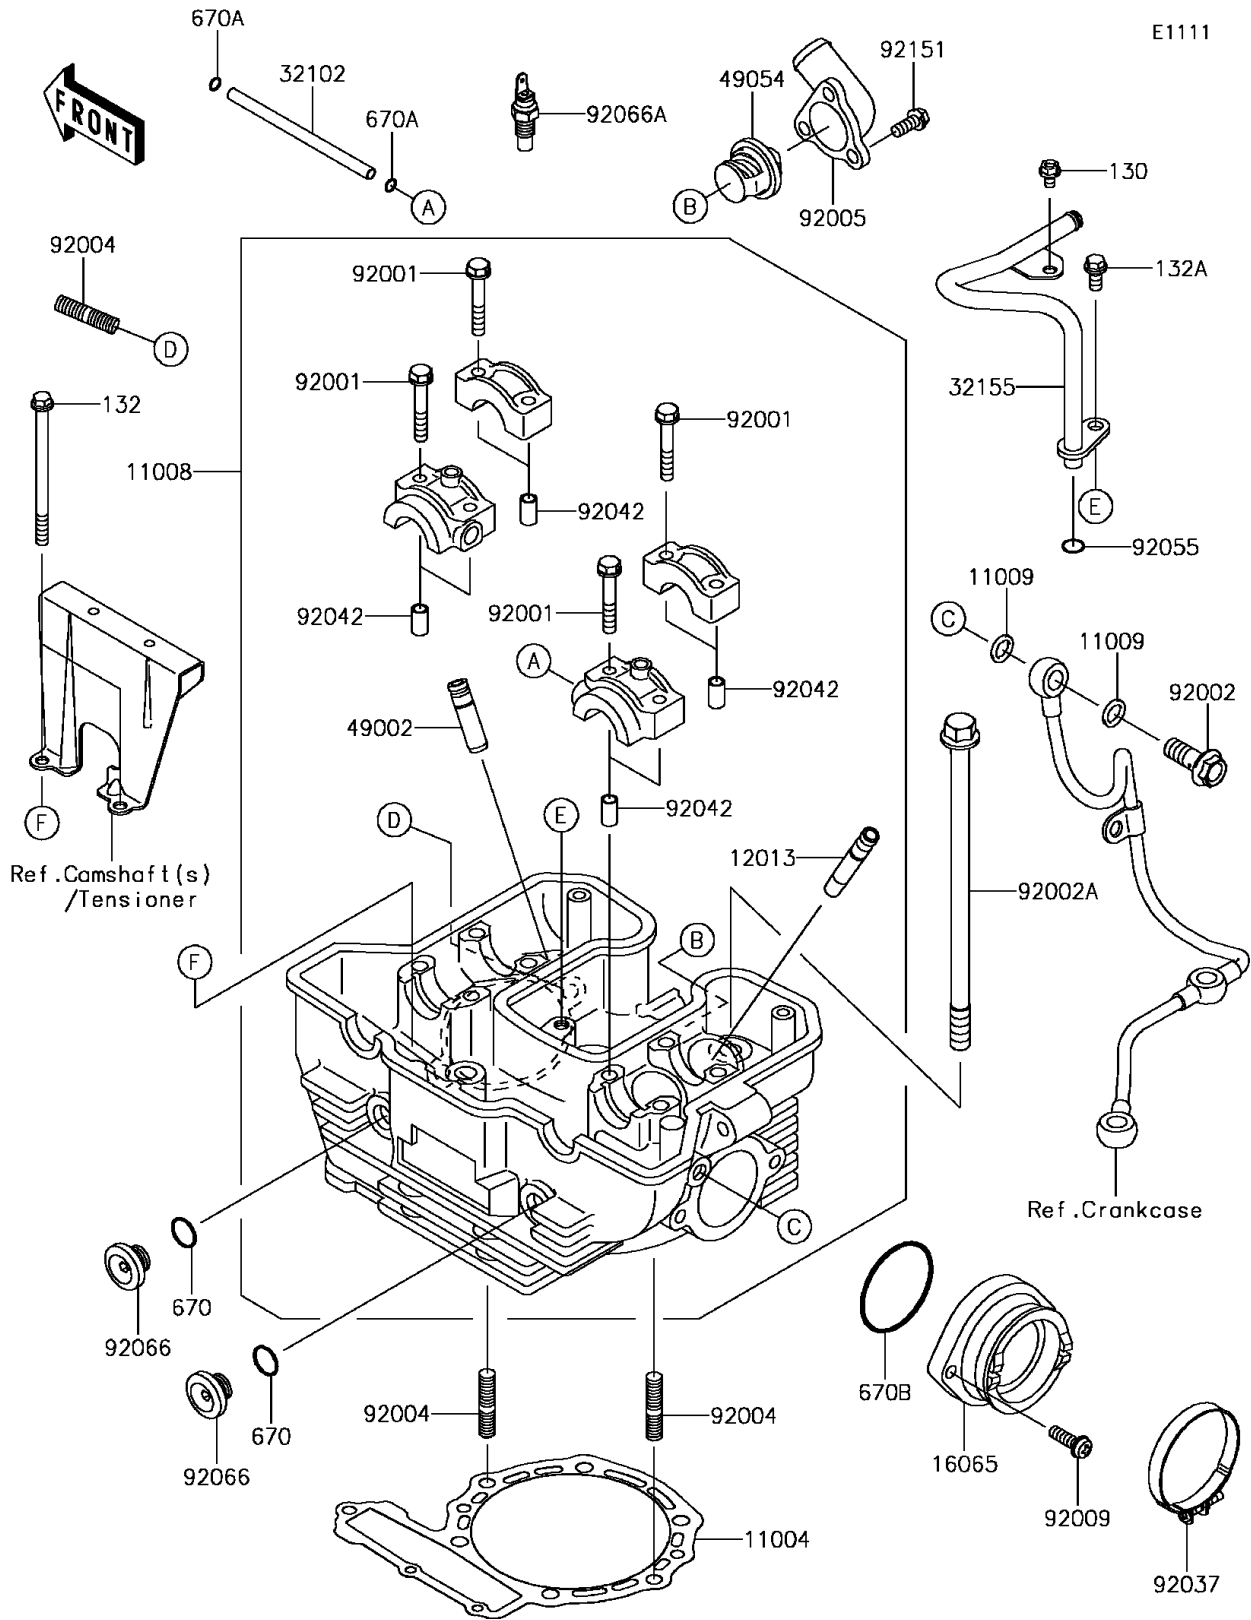

# 2015 KLR™ 650 PARTS DIAGRAM

## Cylinder Head

# 2015 KLR™ 650 PARTS LIST

Cylinder Head

ITEM NAME	PART NUMBER	QUANTITY
-----------	-------------	----------