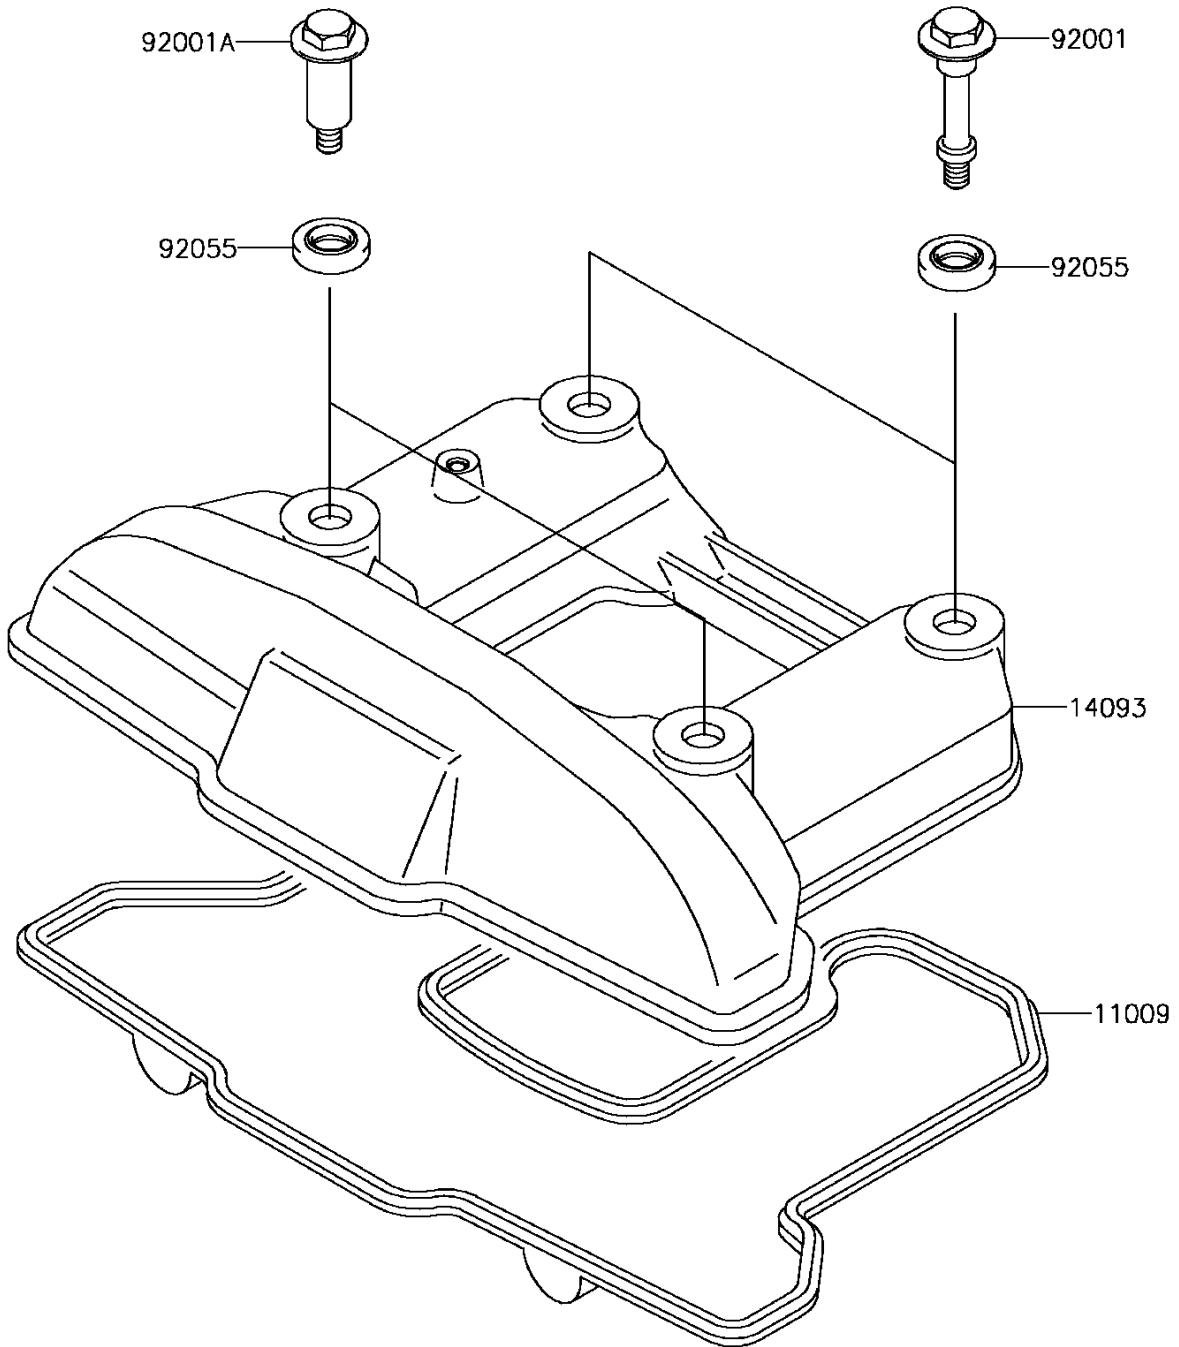

2015 KLR650 PARTS DIAGRAM

Cylinder Head Cover

E1112

2015 KLR650 PARTS LIST

Cylinder Head Cover

ITEM NAME	PART NUMBER	QUANTITY
GASKET,HEAD COVER (Ref # 11009)	11009-1365	1
COVER,HEAD (Ref # 14093)	14093-0059	1
BOLT,L=46.5 (Ref # 92001)	92001-1853	2
BOLT,L=34.5 (Ref # 92001A)	92001-1854	2
RING-O,HEAD COVER BOLT (Ref # 92055)	92055-0195	4