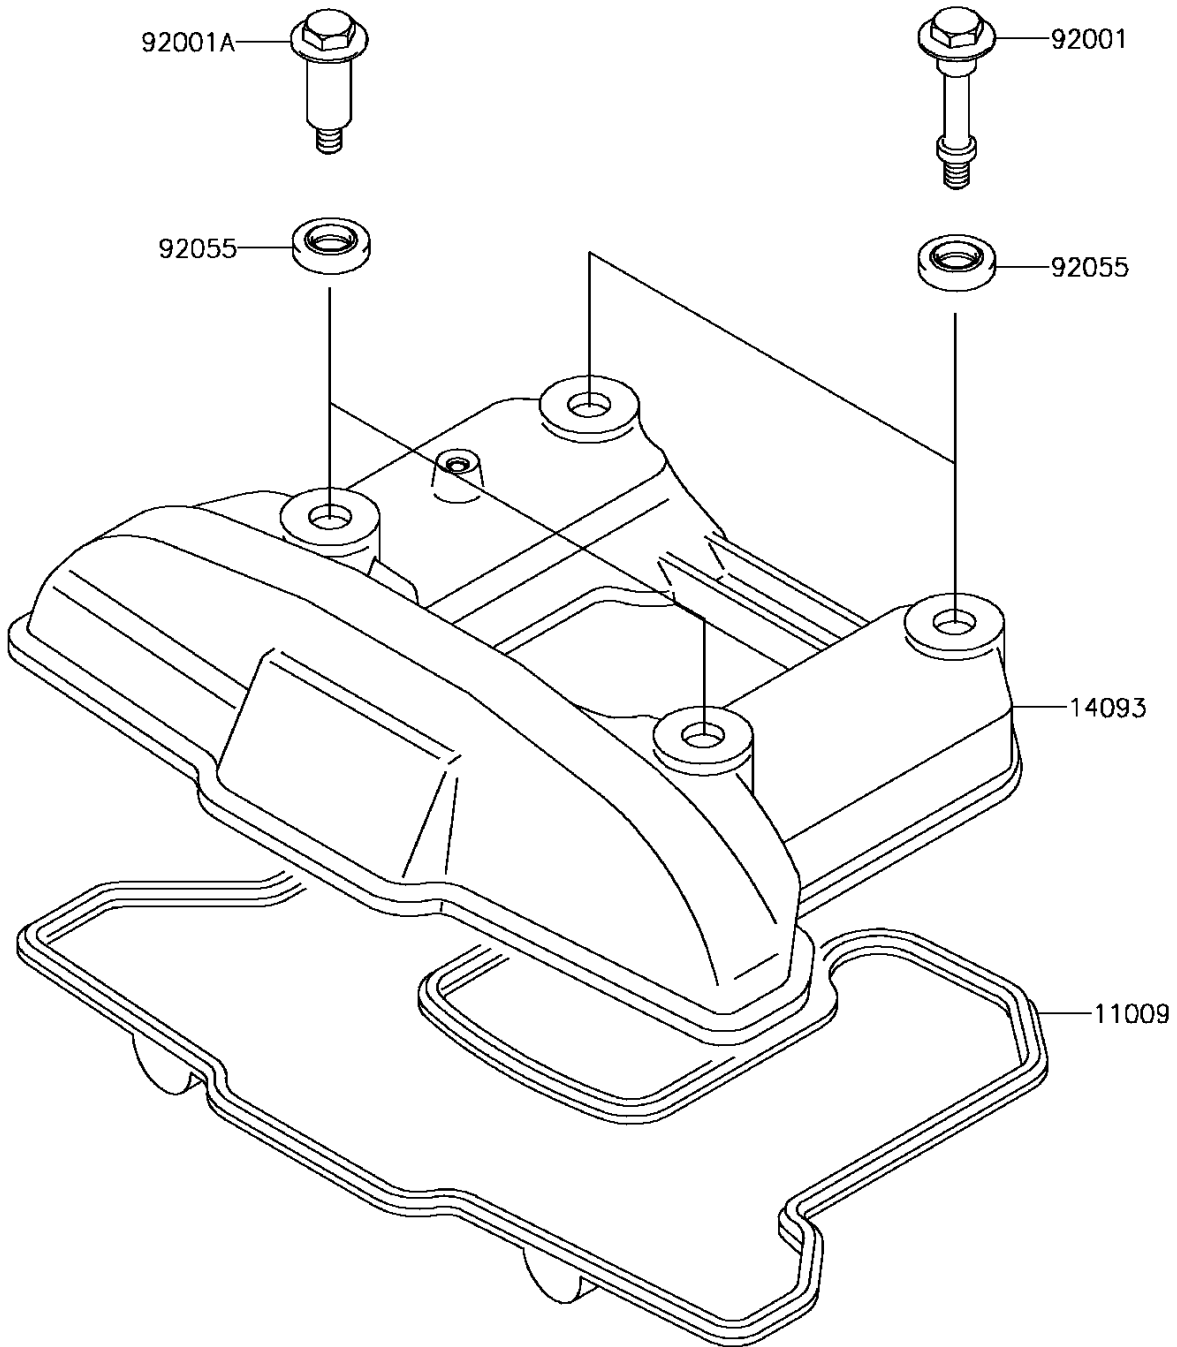

# 2015 KLR650 PARTS DIAGRAM

Cylinder Head Cover

E1112

## 2015 KLR650 PARTS LIST

### Cylinder Head Cover

| ITEM NAME                            | PART NUMBER | QUANTITY |
|--------------------------------------|-------------|----------|
| GASKET,HEAD COVER (Ref # 11009)      | 11009-1365  | 1        |
| COVER,HEAD (Ref # 14093)             | 14093-0059  | 1        |
| BOLT,L=46.5 (Ref # 92001)            | 92001-1853  | 2        |
| BOLT,L=34.5 (Ref # 92001A)           | 92001-1854  | 2        |
| RING-O,HEAD COVER BOLT (Ref # 92055) | 92055-0195  | 4        |