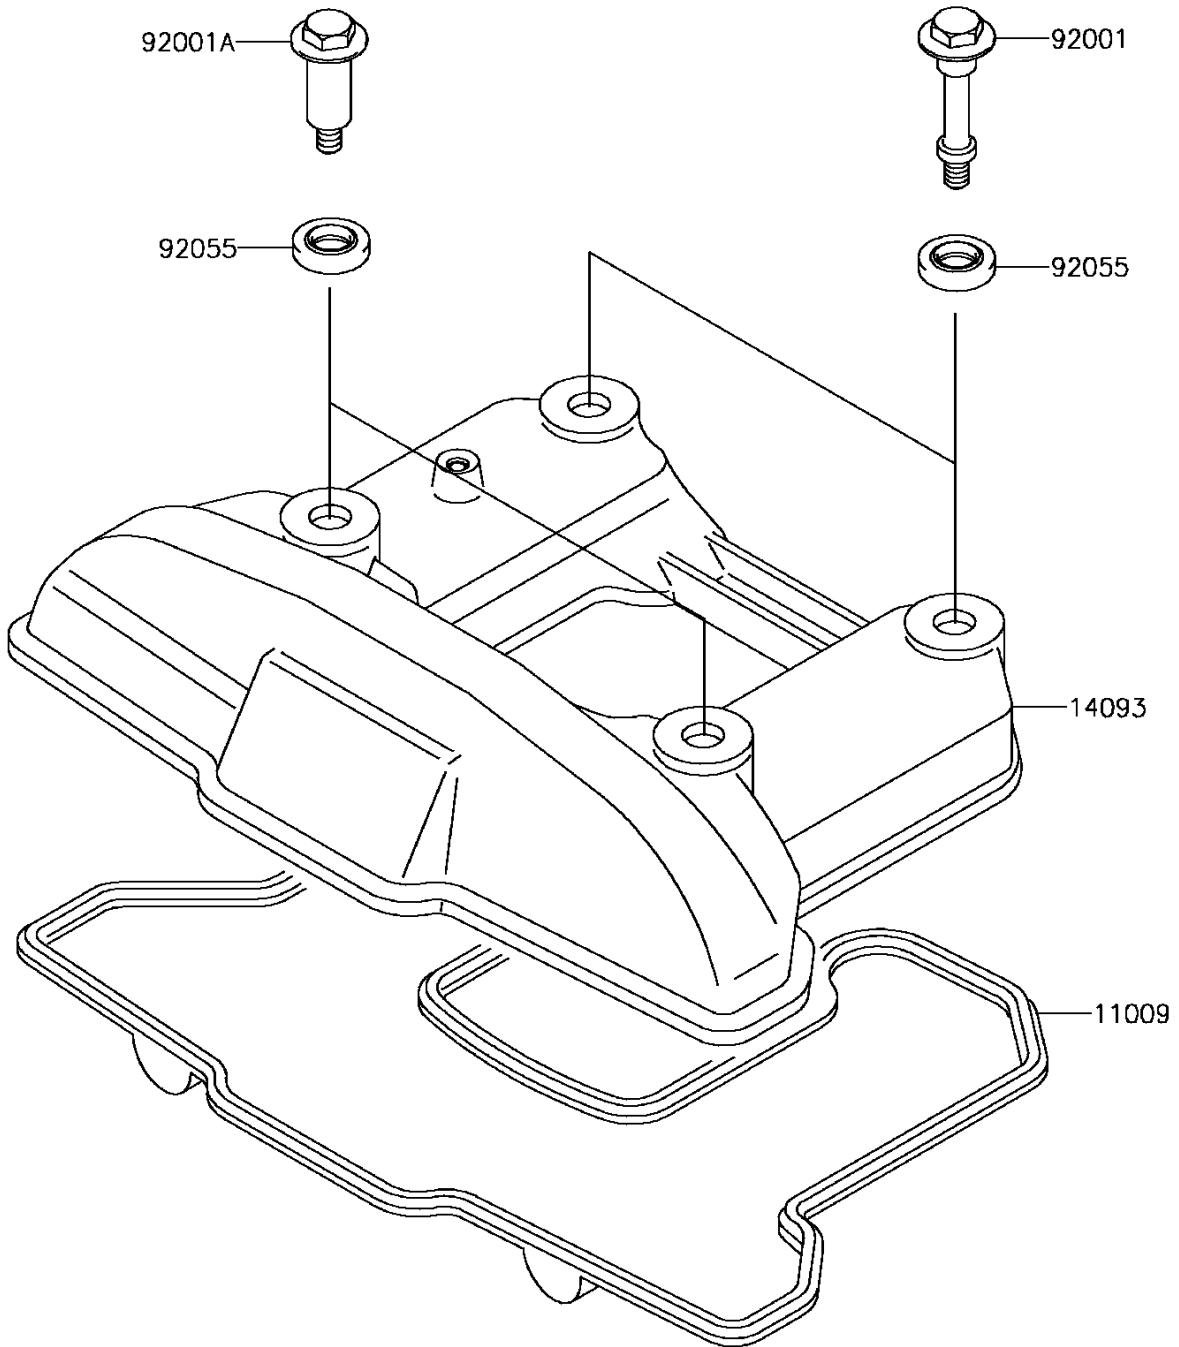

# 2015 KLR™ 650 PARTS DIAGRAM

Cylinder Head Cover

E1112

# 2015 KLR™ 650 PARTS LIST

Cylinder Head Cover

ITEM NAME	PART NUMBER	QUANTITY
-----------	-------------	----------