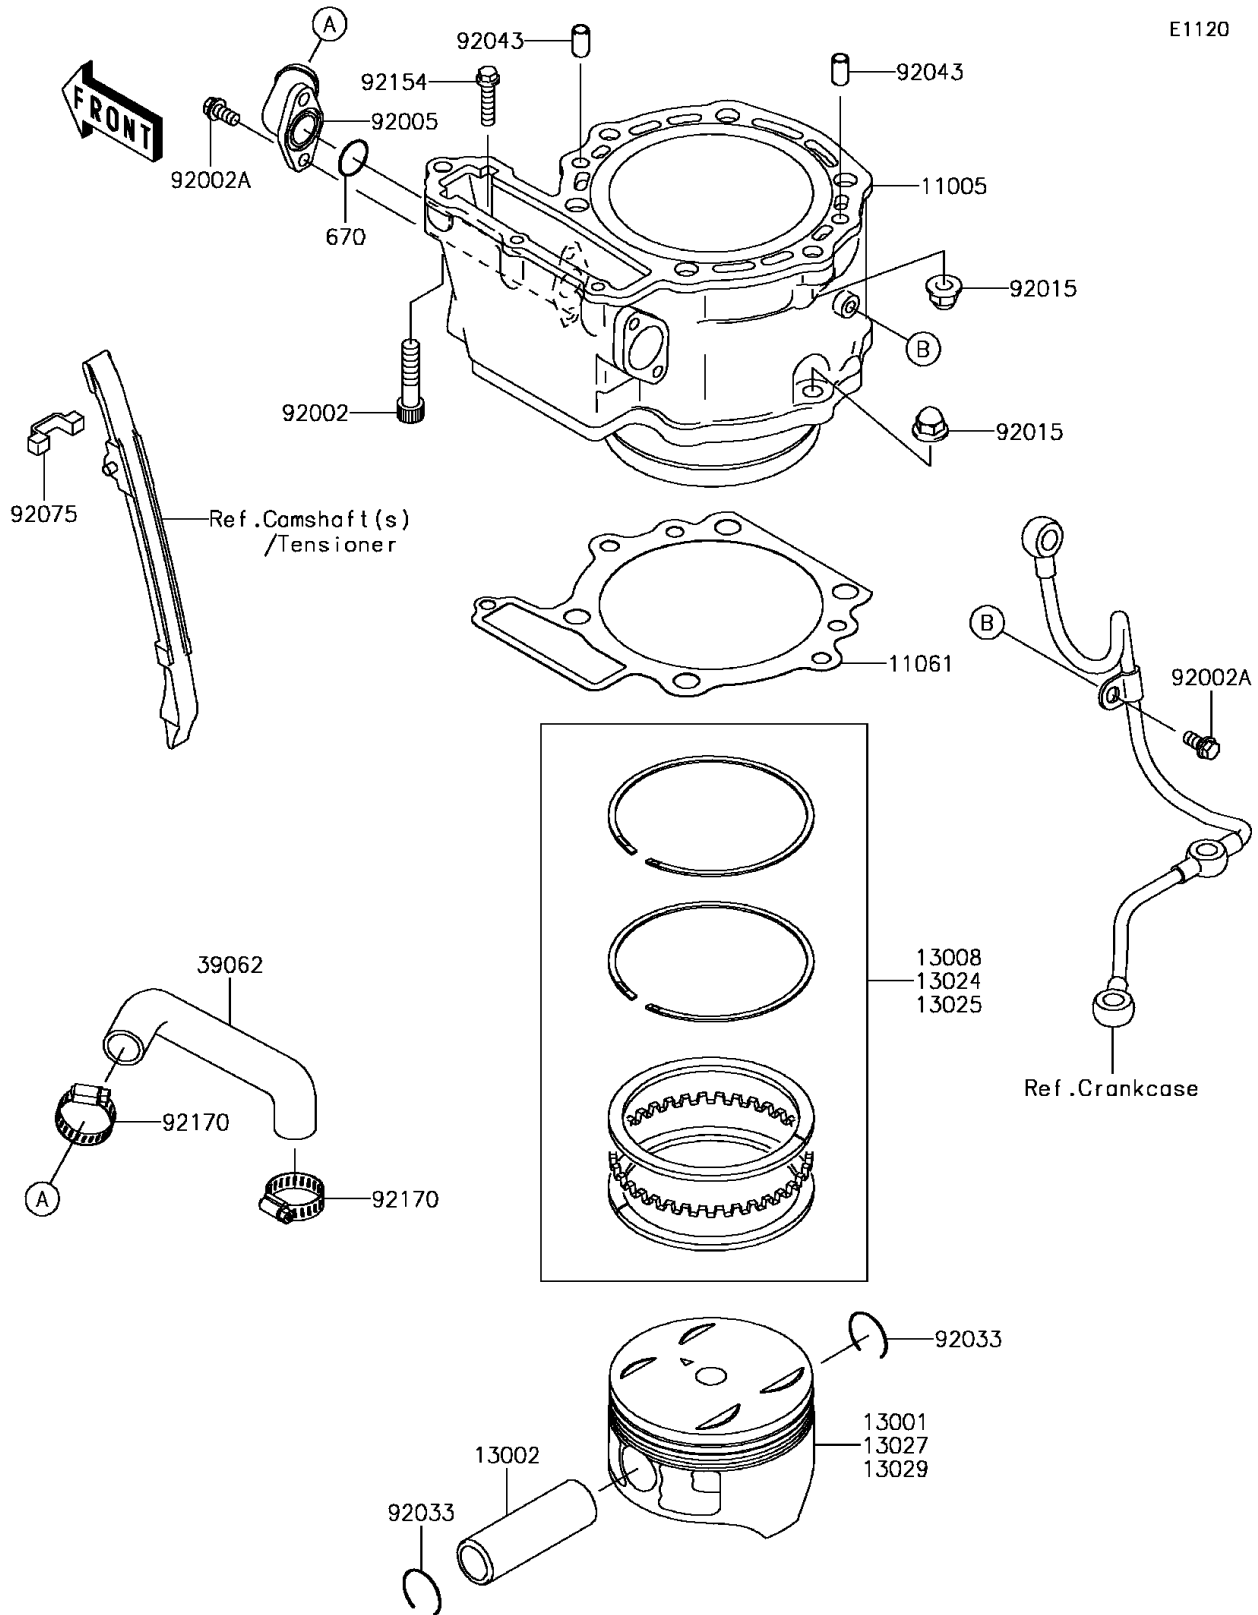

2015 KLR650 PARTS DIAGRAM

Cylinder/Piston(s)

E1120

2015 KLR650 PARTS LIST

Cylinder/Piston(s)

ITEM NAME	PART NUMBER	QUANTITY
O RING,18MM (Ref # 670)	670B2018	1
CYLINDER-ENGINE (Ref # 11005)	11005-0584	1
GASKET,CYLINDER BASE (Ref # 11061)	11061-0428	1
PISTON-ENGINE (Ref # 13001)	13001-0723	1
PIN-PISTON (Ref # 13002)	13002-0707	1
RING-SET-PISTON (Ref # 13008)	13008-0554	1
RING-SET-PISTON LL,O/S 1.00 (Ref # 13024)	13024-0552	1
RING-SET-PISTON L,O/S 0.50 (Ref # 13025)	13025-0055	1
PISTON-ENGINE LL,O/S 1.00 (Ref # 13027)	13027-0055	1
PISTON-ENGINE L,O/S 0.50 (Ref # 13029)	13029-0707	1
HOSE-COOLING,W/P-CYLINDER (Ref # 39062)	39062-0150	1
BOLT,SOCKET,8X35 (Ref # 92002)	92002-1409	1
BOLT,6X12 (Ref # 92002A)	92002-1569	3
FITTING (Ref # 92005)	92005-1122	1
NUT,CAP,8MM (Ref # 92015)	92015-1982	4
RING-SNAP (Ref # 92033)	92033-1226	2
PIN,6.2X8X14 (Ref # 92043)	92043-1263	2
DAMPER (Ref # 92075)	92075-1968	1
BOLT,FLANGED,6X25 (Ref # 92154)	92154-1212	1
CLAMP,COOLING HOSE (Ref # 92170)	92170-1033	2