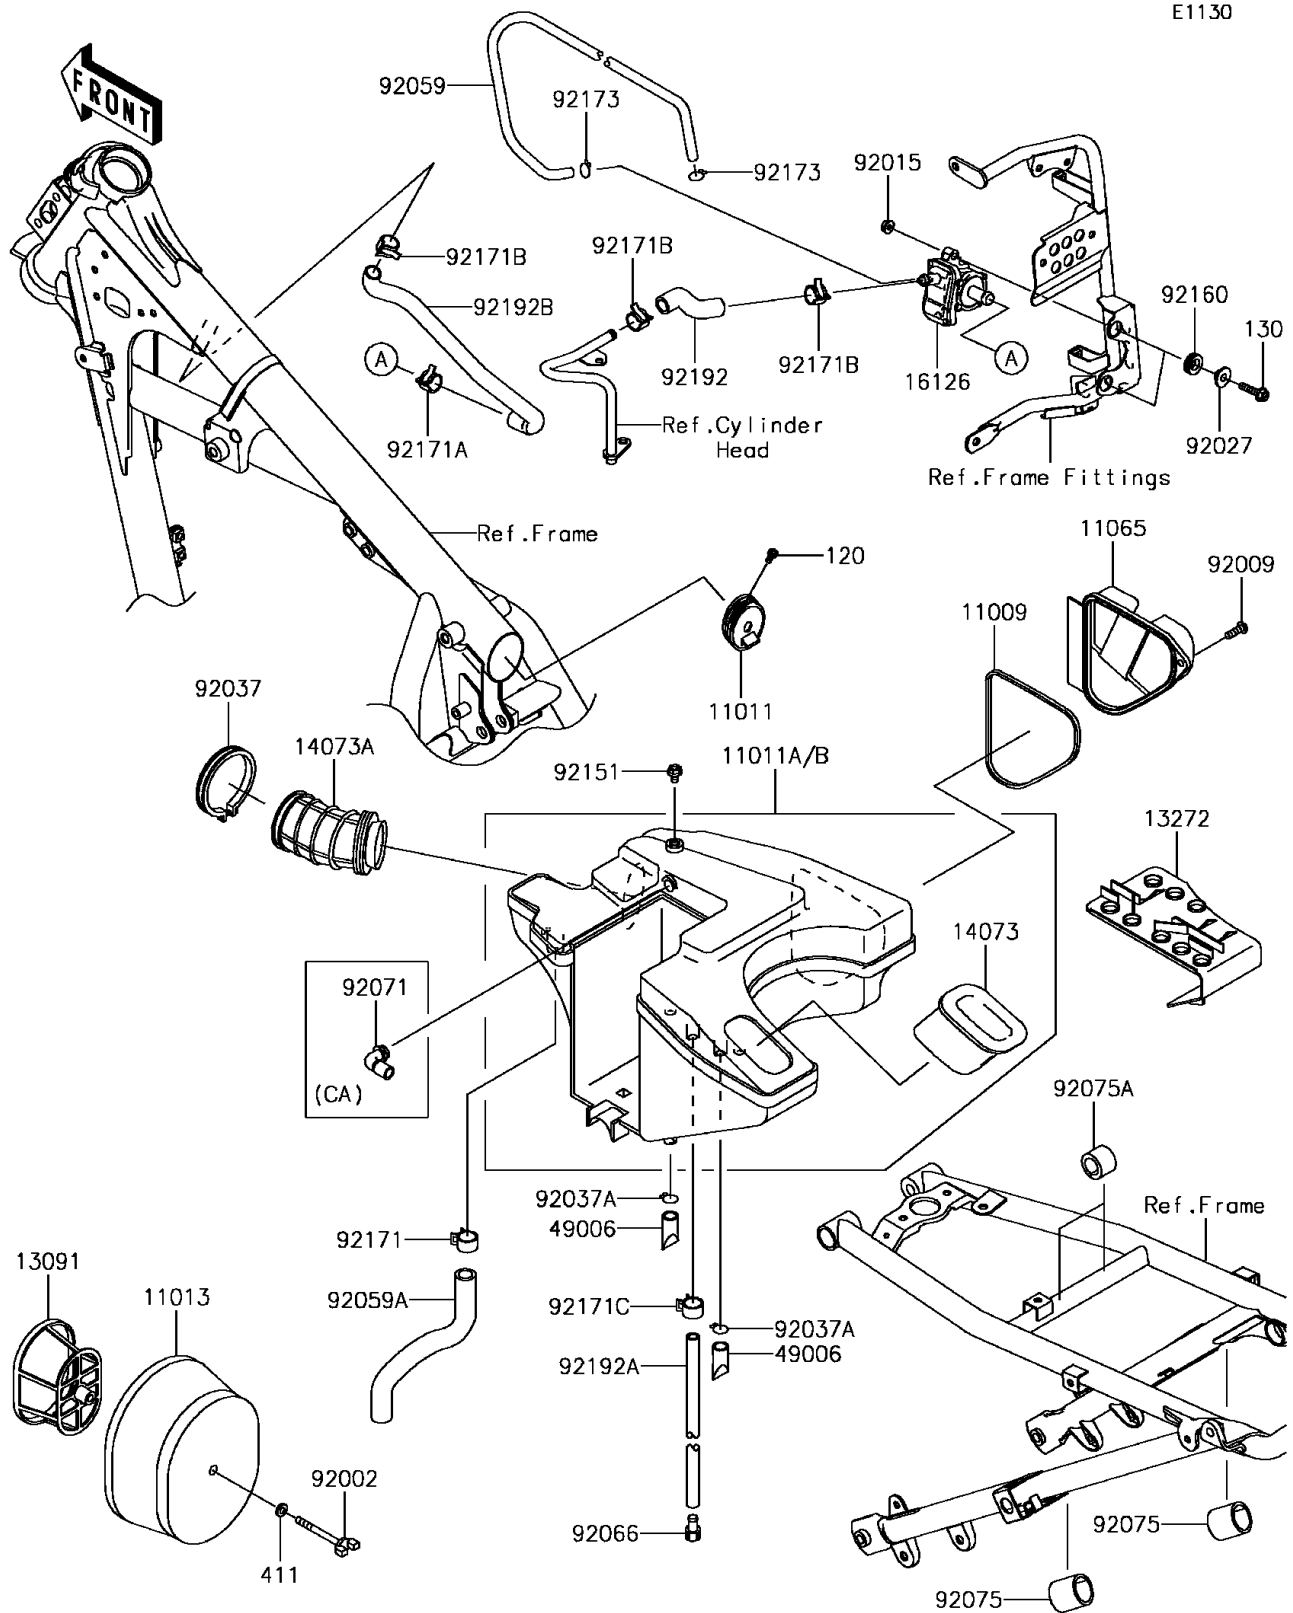

2015 KLR650 PARTS DIAGRAM

Air Cleaner

2015 KLR650 PARTS LIST

Air Cleaner

ITEM NAME	PART NUMBER	QUANTITY
BOLT-SOCKET,5X8 (Ref # 120)	120CA0508	1
BOLT-FLANGED,6X25 (Ref # 130)	130BA0625	2
WASHER-PLAIN,6MM (Ref # 411)	411AA0600	1
GASKET (Ref # 11009)	11009-1649	1
CASE-AIR FILTER (Ref # 11011)	11011-0095	1
ELEMENT-AIR FILTER (Ref # 11013)	11013-1152	1
CAP,AIR FILTER (Ref # 11065)	11065-1133	1
HOLDER (Ref # 13091)	13091-1473	1
PLATE (Ref # 13272)	13272-0598	1
DUCT (Ref # 14073)	14073-0119	1
DUCT (Ref # 14073A)	14073-1288	1
VALVE,2ND AIR (Ref # 16126)	16126-0026	1
BOOT (Ref # 49006)	49006-1211	2
BOLT (Ref # 92002)	92002-1904	1
SCREW (Ref # 92009)	92009-1460	1
NUT,FLANGED,6MM,BLACK (Ref # 92015)	92015-1233	2
COLLAR,L=7.4 (Ref # 92027)	92027-1848	2
CLAMP (Ref # 92037)	92037-1859	1
CLAMP,14.5MM (Ref # 92037A)	92037-1900	2
TUBE,4X9X550,WHITE (Ref # 92059)	92059-1760	1
TUBE (Ref # 92059A)	92059-1774	1
PLUG,DRAIN,8.5X15 (Ref # 92066)	92066-0127	1
DAMPER,25X31X30 (Ref # 92075)	92075-1906	2
DAMPER,18X27X20 (Ref # 92075A)	92075-1907	2
BOLT,6X10 (Ref # 92151)	92151-1344	1
DAMPER (Ref # 92160)	92160-1278	2
CLAMP (Ref # 92171)	92171-0329	1
CLAMP,16MM (Ref # 92171A)	92171-0976	1
CLAMP,15MM (Ref # 92171B)	92171-1600	3

2015 KLR650 PARTS LIST

Air Cleaner

ITEM NAME	PART NUMBER	QUANTITY
CLAMP,12MM (Ref # 92171C)	92171-1870	1
CLAMP (Ref # 92173)	92173-1190	2
TUBE,ASV-HEAD,YELLOW (Ref # 92192)	92192-0323	1
TUBE,8X12X380 (Ref # 92192A)	92192-0883	1
TUBE,FRAME-ASV,PINK (Ref # 92192B)	92192-0905	1
CASE-AIR FILTER (Ref # 11011A)	11011-0159	1
CASE-AIR FILTER (Ref # 11011B)	11011-0160	1
GROMMET,AIR FILTER (Ref # 92071)	92071-1147	1