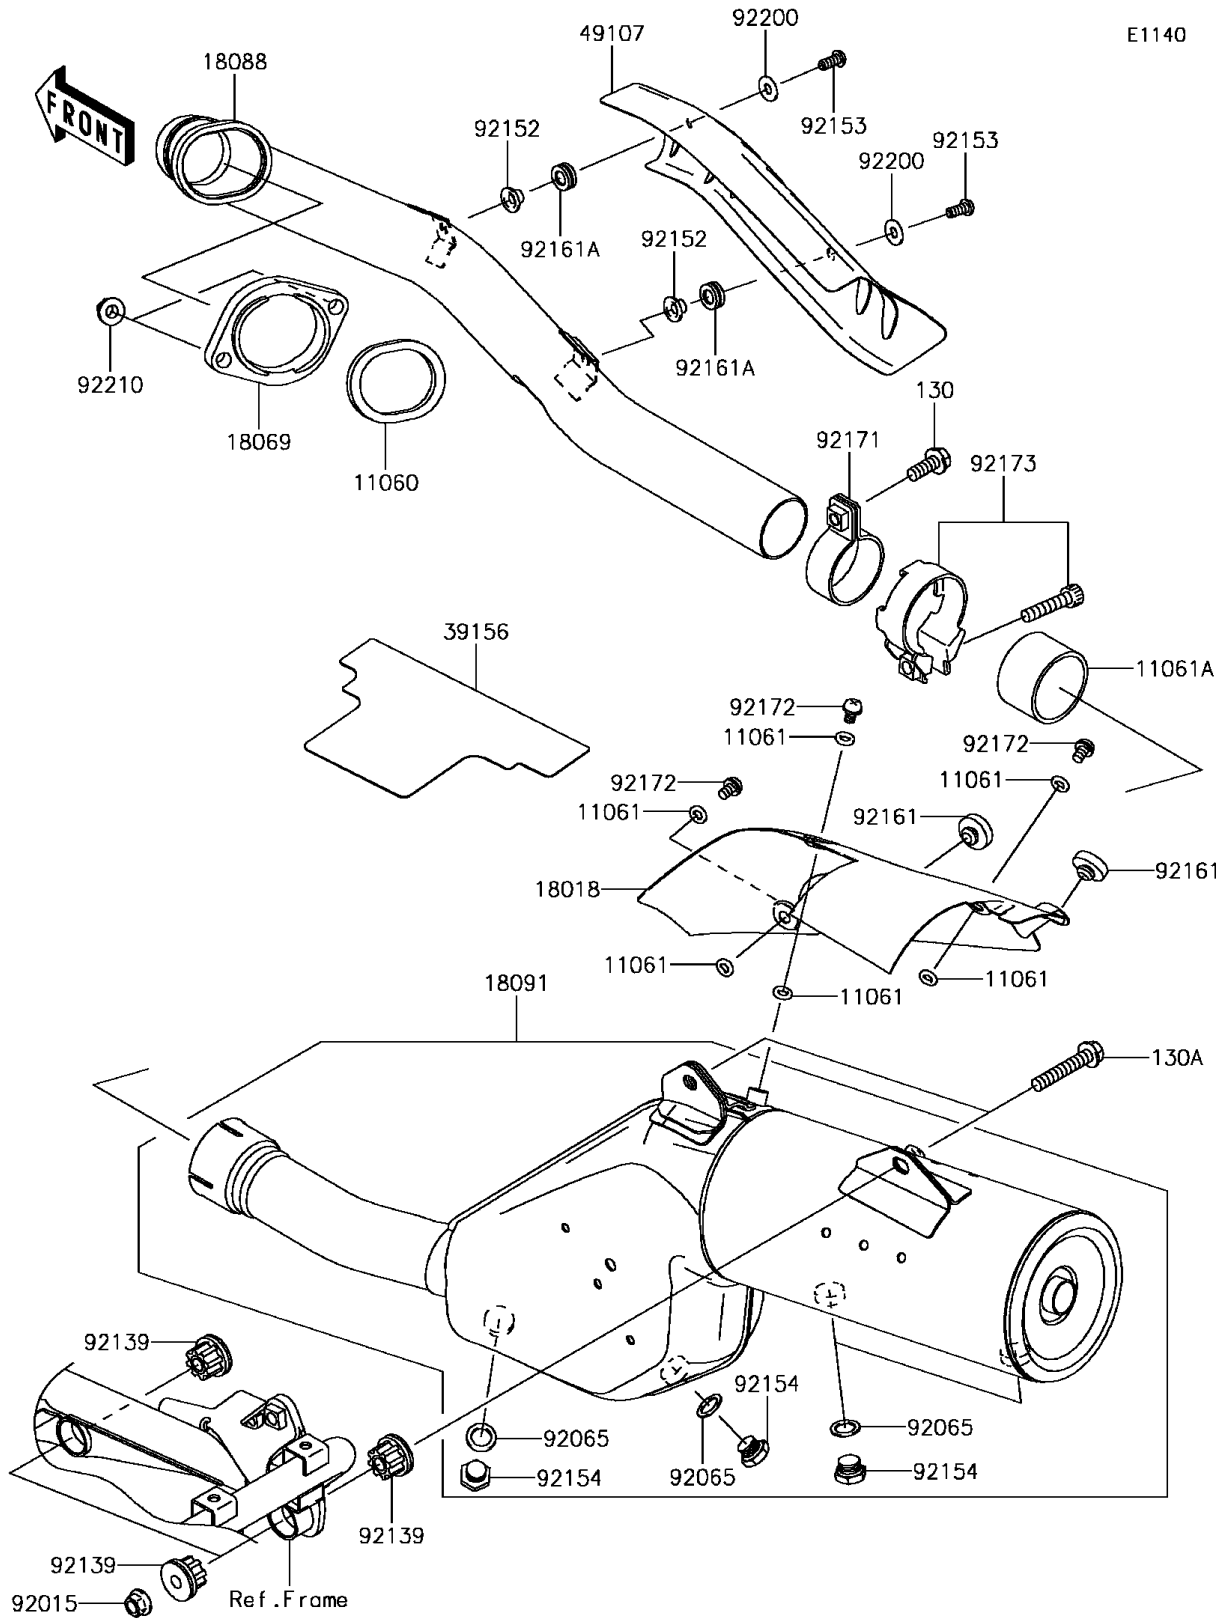

2015 KLR650 PARTS DIAGRAM

Muffler(s)

2015 KLR650 PARTS LIST

Muffler(s)

ITEM NAME	PART NUMBER	QUANTITY
BOLT-FLANGED,8X20 (Ref # 130)	130BD0820	1
BOLT-FLANGED (Ref # 130A)	130CC0845	2
GASKET,EXHAUST PIPE HOLDER (Ref # 11060)	11060-1108	1
GASKET,6.2X11.5X1.5 (Ref # 11061)	11061-0372	6
GASKET,EXHAUST PIPE CONNECTING (Ref # 11061A)	11061-0431	1
PLATE-HEAT GUARD (Ref # 18018)	18018-0006	1
HOLDER-EXHAUST PIPE (Ref # 18069)	18069-1063	1
PIPE-EXHAUST (Ref # 18088)	18088-0608	1
BODY-COMP-MUFFLER (Ref # 18091)	18091-0936	1
PAD (Ref # 39156)	39156-0651	1
COVER-EXHAUST PIPE (Ref # 49107)	49107-0735	1
NUT,8MM (Ref # 92015)	92015-1402	2
GASKET,12.5X18X1,DRAIN PLUG (Ref # 92065)	92065-073	4
BUSHING (Ref # 92139)	92139-0317	4
COLLAR (Ref # 92152)	92152-0620	2
BOLT,SOCKET,6X14 (Ref # 92153)	92153-1886	2
BOLT,12X10 (Ref # 92154)	92154-0333	4
DAMPER (Ref # 92161)	92161-0336	2
DAMPER (Ref # 92161A)	92161-1475	2
CLAMP,43MM (Ref # 92171)	92171-0752	1
SCREW,6X10 (Ref # 92172)	92172-0097	3
CLAMP (Ref # 92173)	92173-0281	1
WASHER,6.5X16X1.0 (Ref # 92200)	92200-3712	2
NUT,CAP,8MM (Ref # 92210)	92210-1132	2