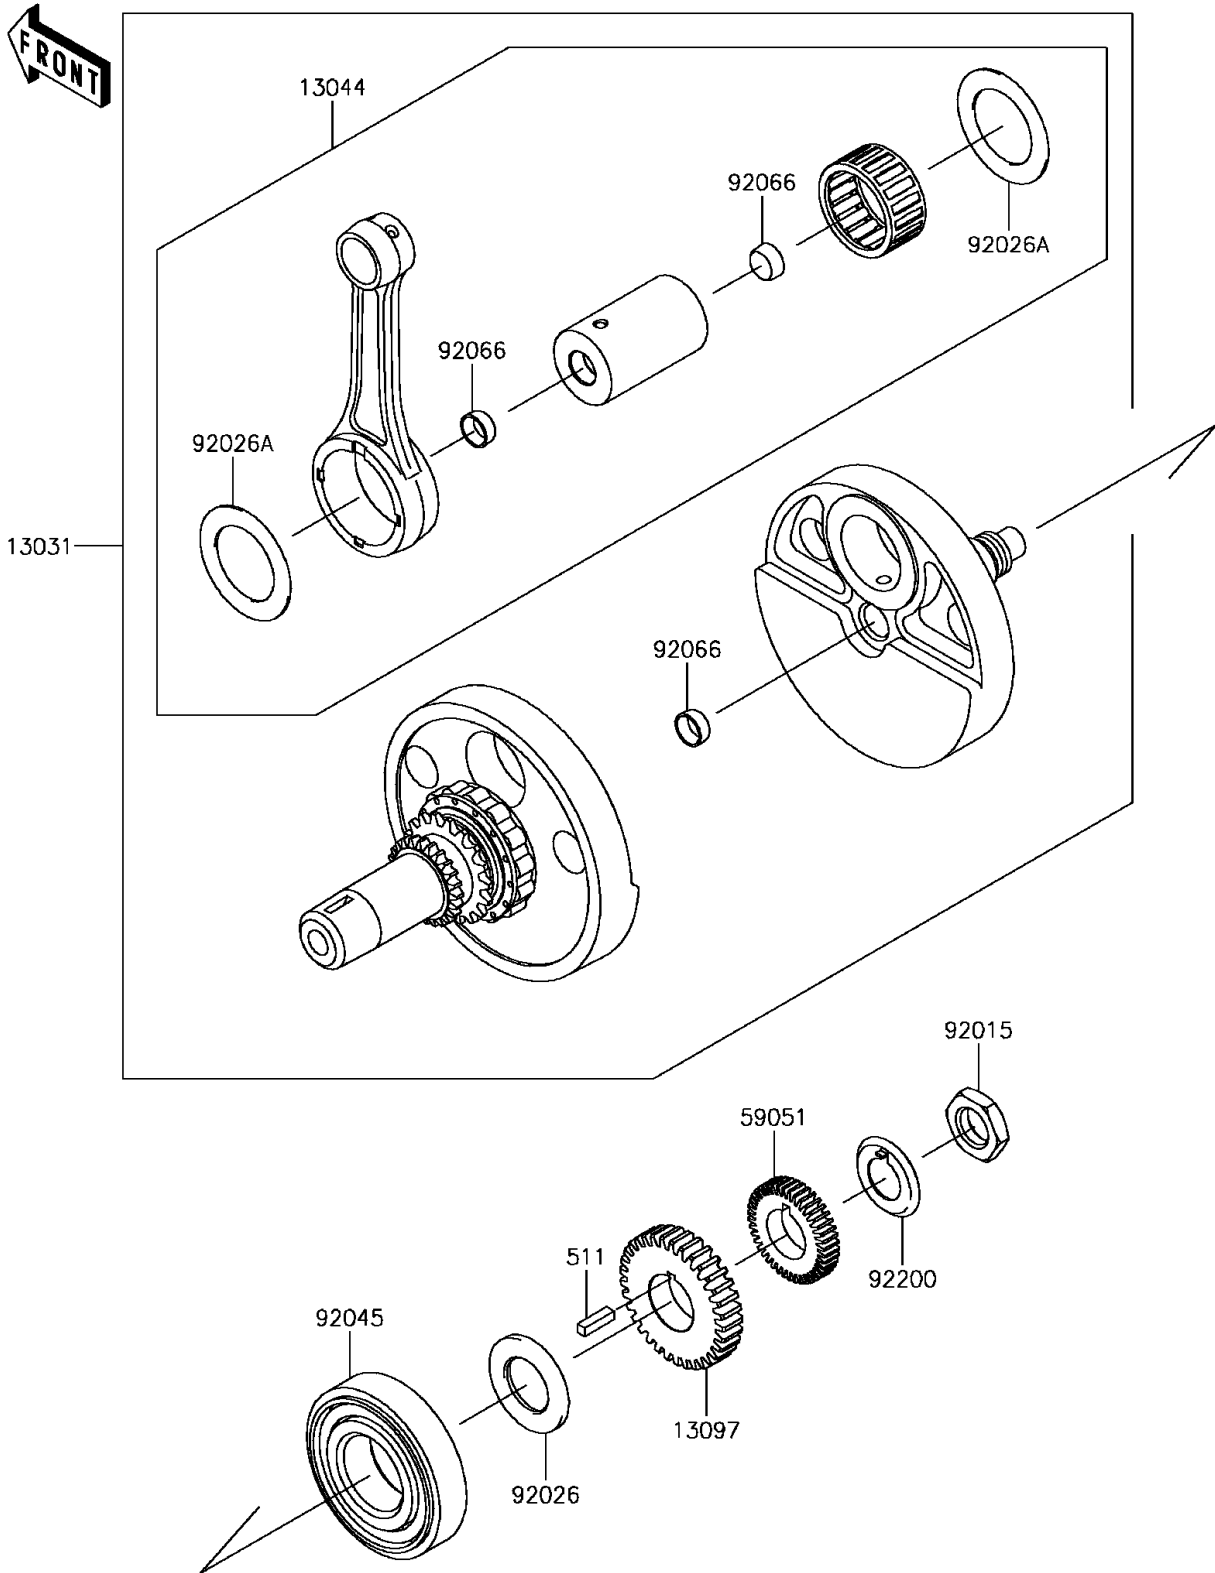

2015 KLR650 PARTS DIAGRAM

Crankshaft

E1321

2015 KLR650 PARTS LIST

Crankshaft

ITEM NAME	PART NUMBER	QUANTITY
KEY-SUNK (Ref # 511)	511A0520	1
CRANKSHAFT-COMP (Ref # 13031)	13031-0144	1
SET-CONNECTING ROD (Ref # 13044)	13044-5073	1
GEAR-PRIMARY SPUR,33T (Ref # 13097)	13097-1333	1
GEAR-SPUR,27T (Ref # 59051)	59051-1145	1
NUT,22MM (Ref # 92015)	92015-1890	1
SPACER (Ref # 92026)	92026-0150	1
SPACER,40X60X1.5 (Ref # 92026A)	92026-0152	2
BEARING-BALL,40X90X23 (Ref # 92045)	92045-0065	1
PLUG (Ref # 92066)	92066-1154	3
WASHER (Ref # 92200)	92200-0557	1