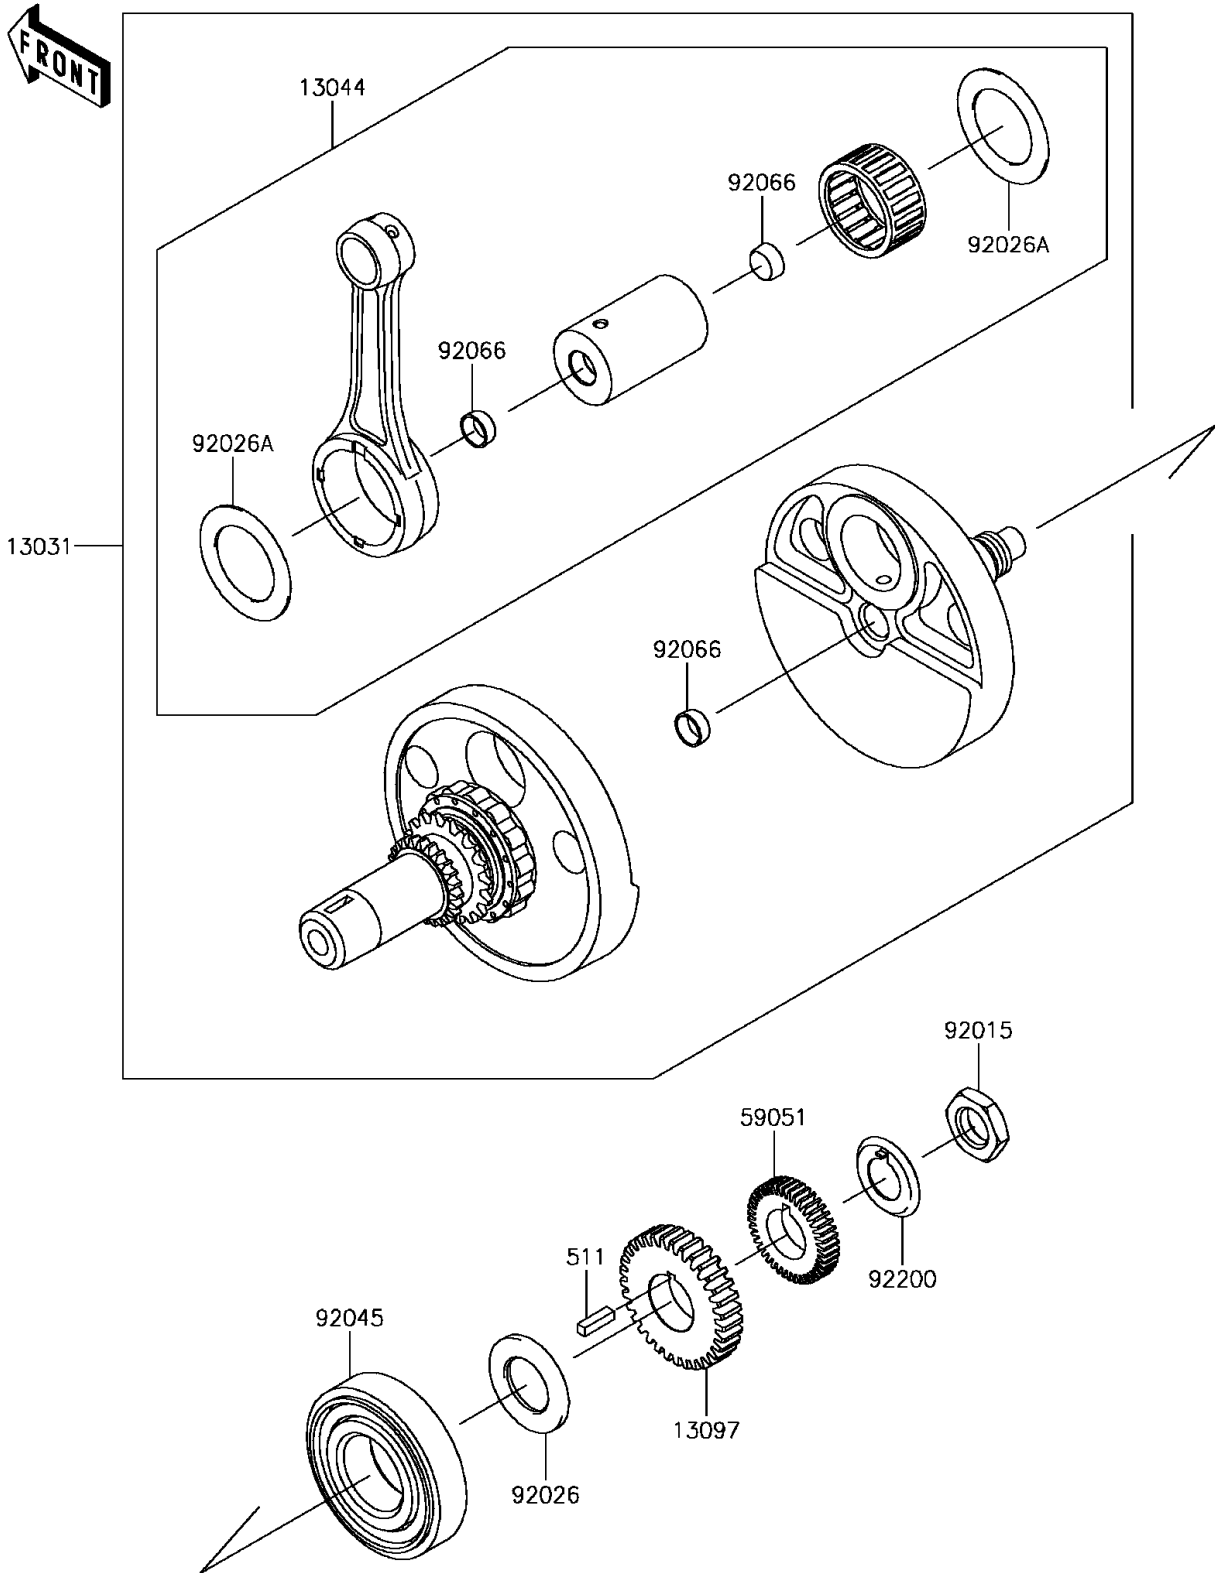

2017 KLR650 PARTS DIAGRAM

Crankshaft

E1321

2017 KLR650 PARTS LIST

Crankshaft

ITEM NAME	PART NUMBER	QUANTITY
KEY-SUNK (Ref # 511)	511A0520	1
CRANKSHAFT-COMP (Ref # 13031)	13031-0144	1
SET-CONNECTING ROD (Ref # 13044)	13044-5073	1
GEAR-PRIMARY SPUR,33T (Ref # 13097)	13097-1333	1
GEAR-SPUR,27T (Ref # 59051)	59051-1145	1
NUT,22MM (Ref # 92015)	92015-1890	1
SPACER (Ref # 92026)	92026-0150	1
SPACER,40X60X1.5 (Ref # 92026A)	92026-0152	2
BEARING-BALL,40X90X23 (Ref # 92045)	92045-0065	1
PLUG (Ref # 92066)	92066-1154	3
WASHER (Ref # 92200)	92200-0557	1