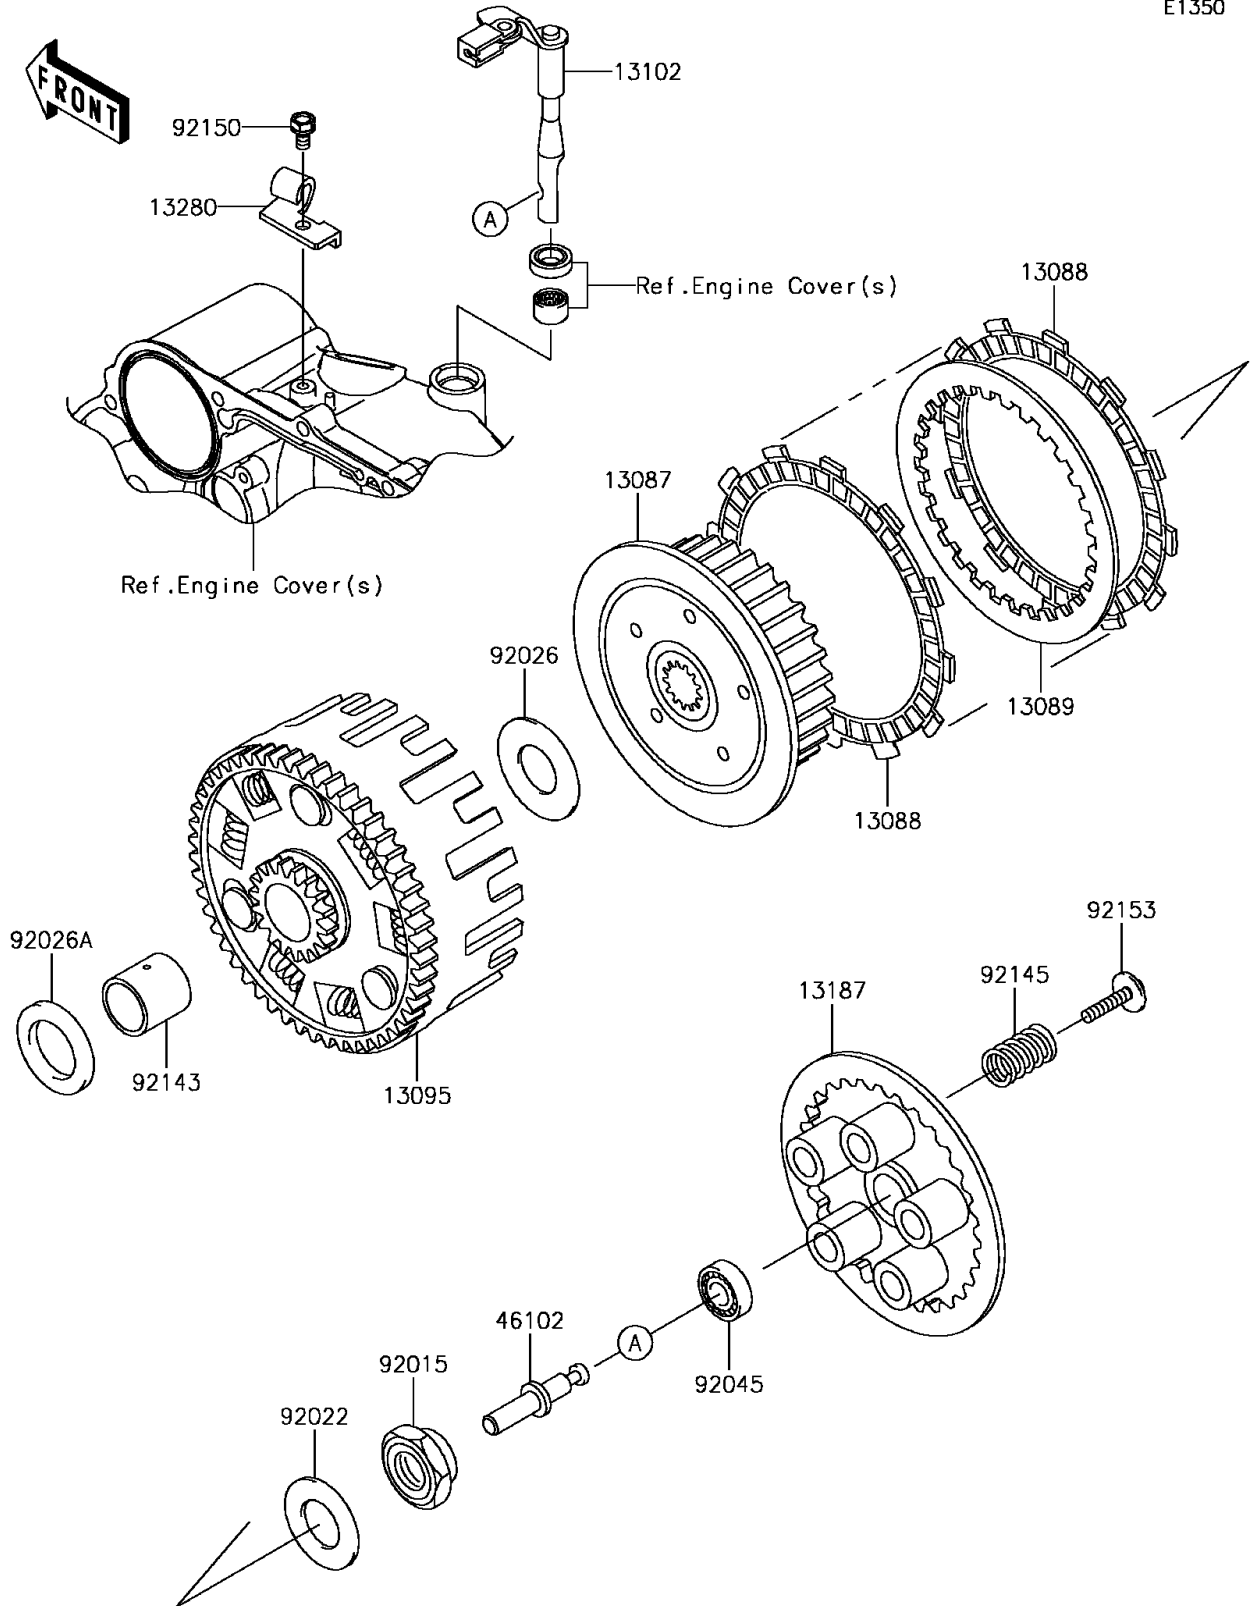

2015 KLR650 PARTS DIAGRAM

Clutch

E1350

2015 KLR650 PARTS LIST

Clutch

ITEM NAME	PART NUMBER	QUANTITY
HUB-CLUTCH (Ref # 13087)	13087-0046	1
PLATE-FRICTION (Ref # 13088)	13088-0023	7
PLATE-CLUTCH,T=2.3 (Ref # 13089)	13089-0016	6
HOUSING-COMP-CLUTCH (Ref # 13095)	13095-0129	1
RELEASE-COMP-CLUTCH (Ref # 13102)	13102-0039	1
PLATE-CLUTCH OPERATING (Ref # 13187)	13187-0020	1
HOLDER (Ref # 13280)	13280-0379	1
ROD (Ref # 46102)	46102-0114	1
NUT,20MM (Ref # 92015)	92015-1555	1
WASHER,20.3X36X3.7 (Ref # 92022)	92022-1868	1
SPACER,25.5X48X2 (Ref # 92026)	92026-0114	1
SPACER,25.1X38X4 (Ref # 92026A)	92026-0154	1
BEARING-BALL (Ref # 92045)	92045-1408	1
COLLAR (Ref # 92143)	92143-1769	1
SPRING,CLUTCH (Ref # 92145)	92145-0796	5
BOLT,6X12 (Ref # 92150)	92150-1965	1
BOLT,UPSET-WP,6X32 (Ref # 92153)	92153-1880	5