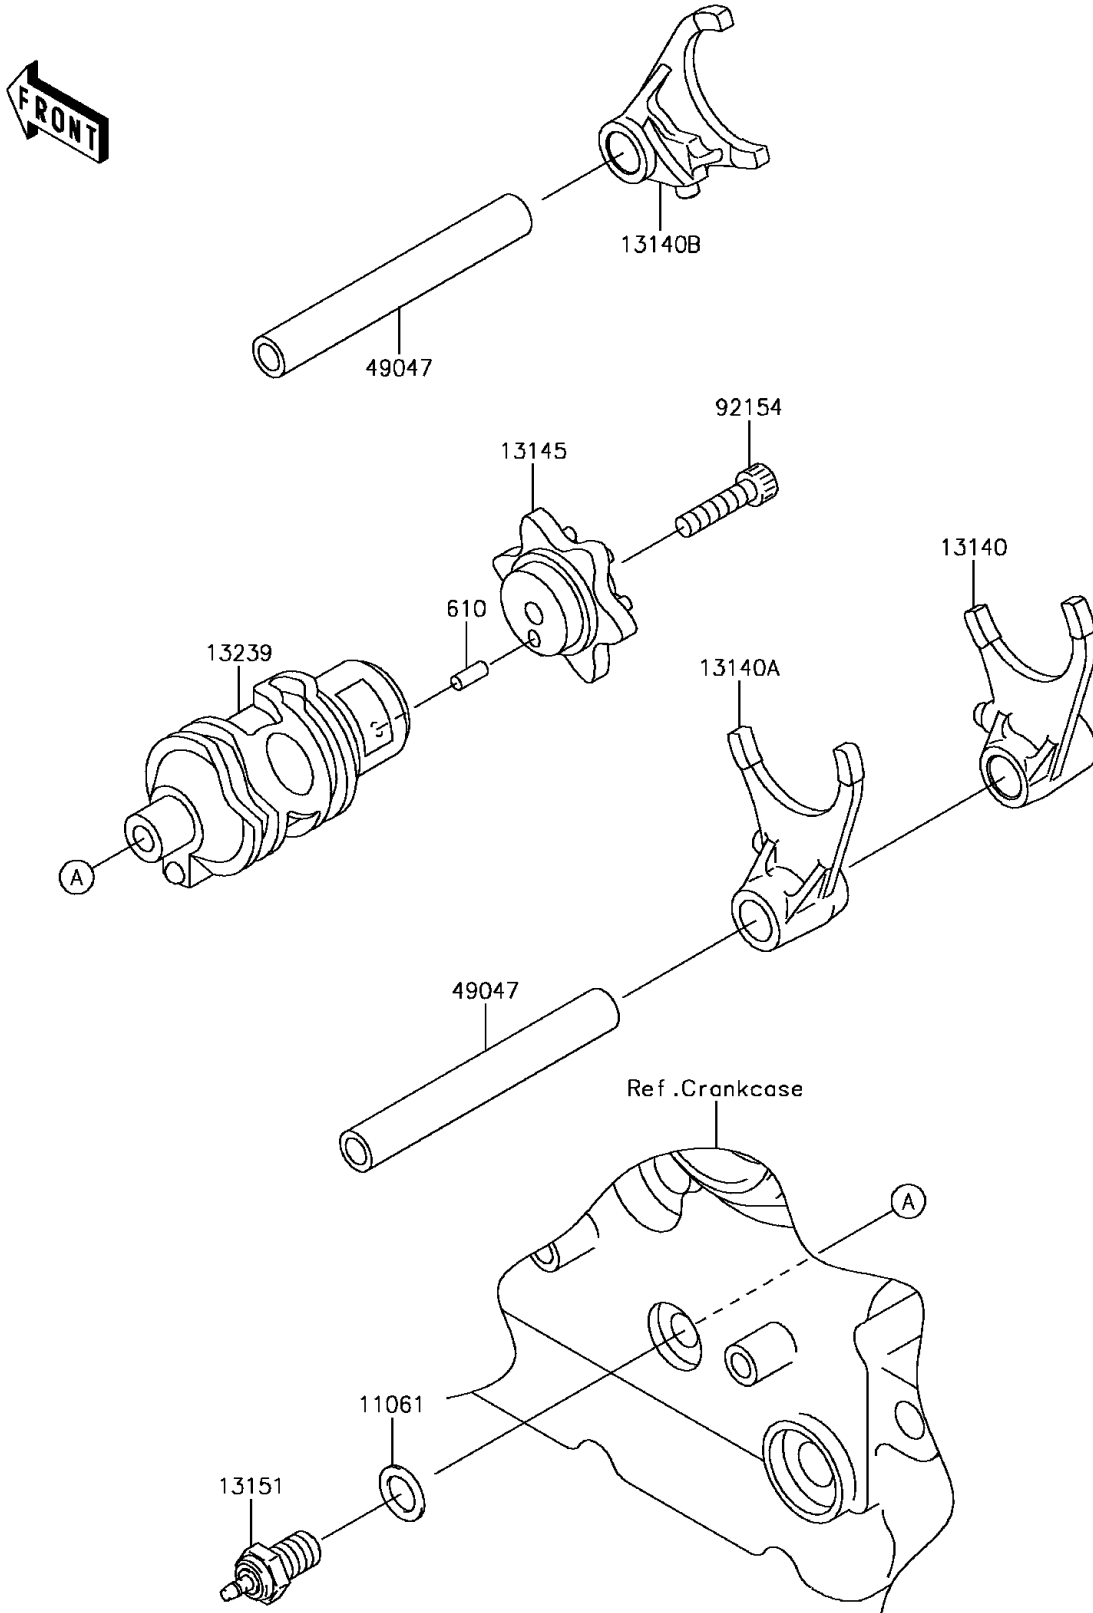

2016 KLR™ 650 PARTS DIAGRAM

Gear Change Drum/Shift Fork(s)

E1362

2016 KLR™ 650 PARTS LIST

Gear Change Drum/Shift Fork(s)

ITEM NAME	PART NUMBER	QUANTITY
ROLLER,4X10 (Ref # 610)	610A0410	1
GASKET,10.5X16X1 (Ref # 11061)	11061-0373	1
FORK-SHIFT,LOW (Ref # 13140)	13140-1023	1
FORK-SHIFT,2ND&3RD (Ref # 13140A)	13140-1024	1
FORK-SHIFT,4TH&TOP,36MM (Ref # 13140B)	13140-1288	1
CAM-CHANGE DRUM (Ref # 13145)	13145-0050	1
SWITCH-COMP,NEUTRAL (Ref # 13151)	13151-1102	1
DRUM-ASSY-CHANGE (Ref # 13239)	13239-1103	1
ROD-SHIFT,L=93.7 (Ref # 49047)	49047-0039	2
BOLT,SOCKET,6X25 (Ref # 92154)	92154-0477	1