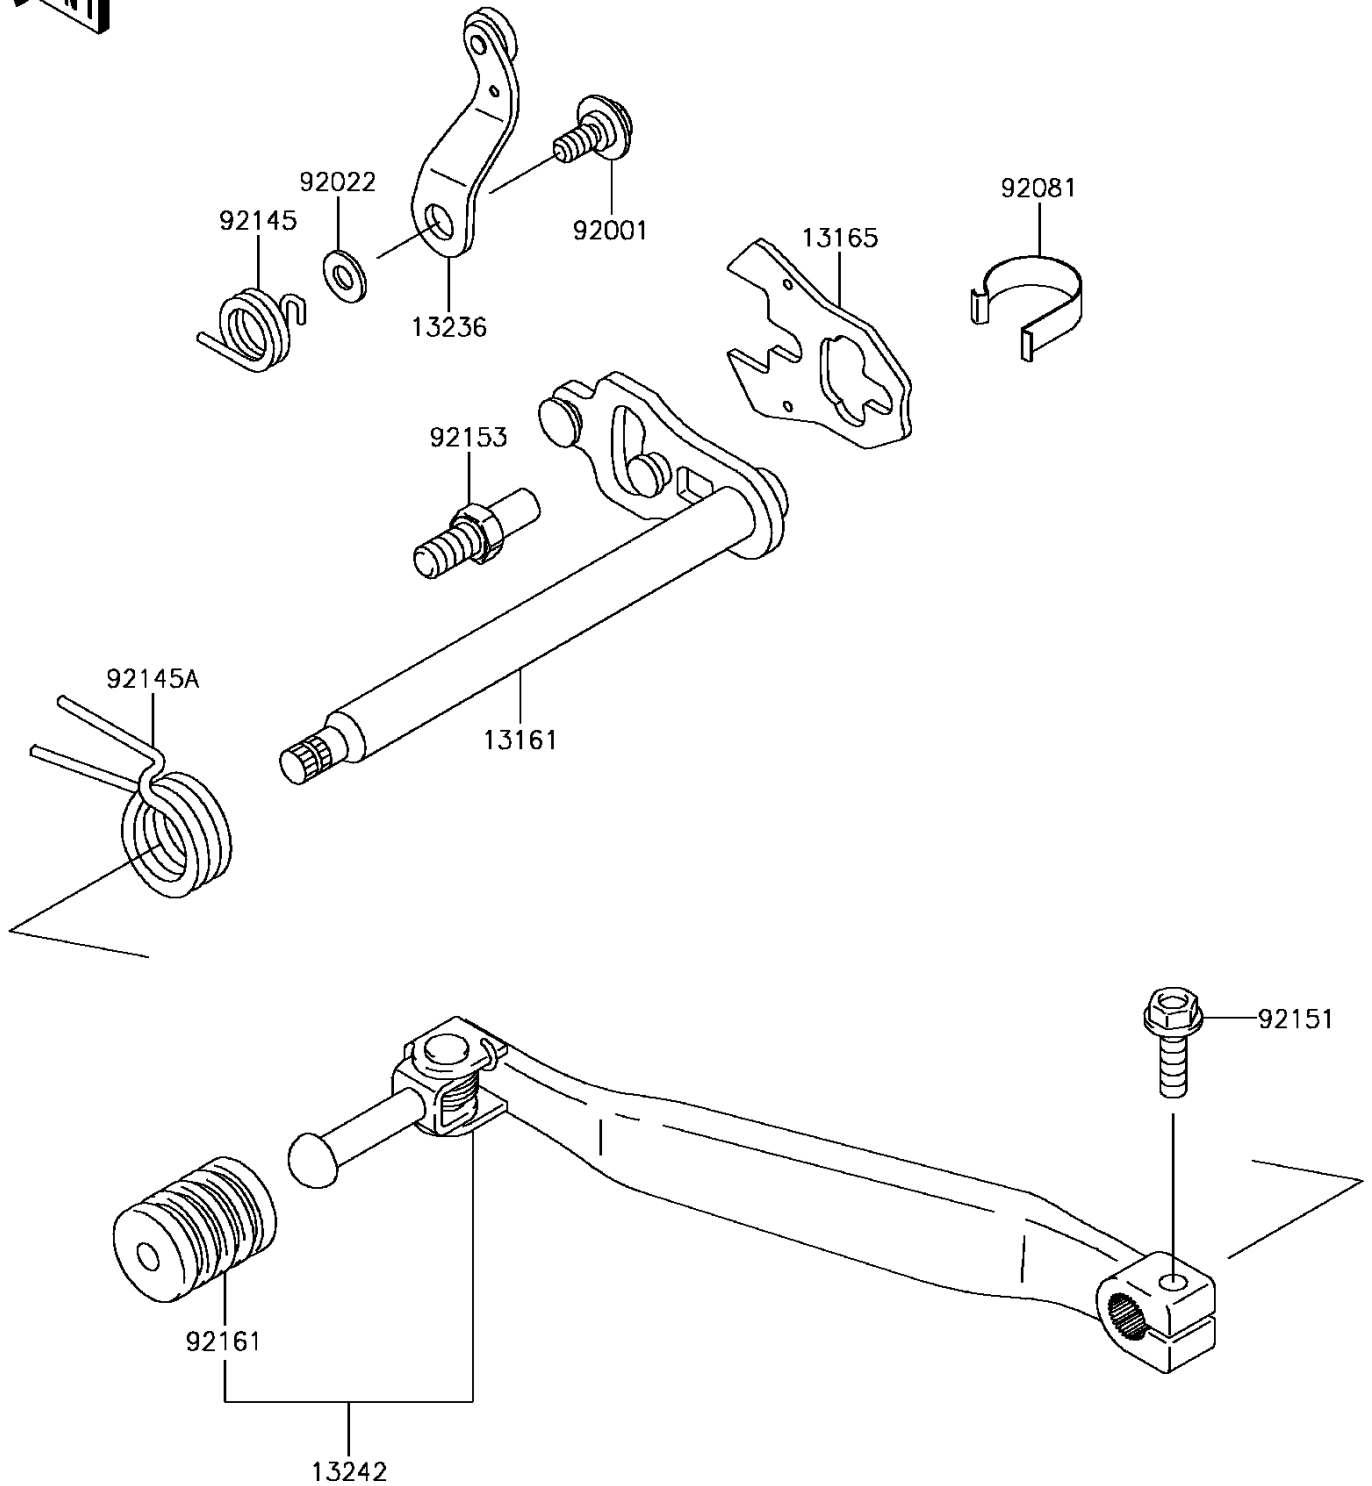

# 2015 KLR™ 650 PARTS DIAGRAM

Gear Change Mechanism

E1370

# 2015 KLR™ 650 PARTS LIST

Gear Change Mechanism

ITEM NAME	PART NUMBER	QUANTITY
-----------	-------------	----------