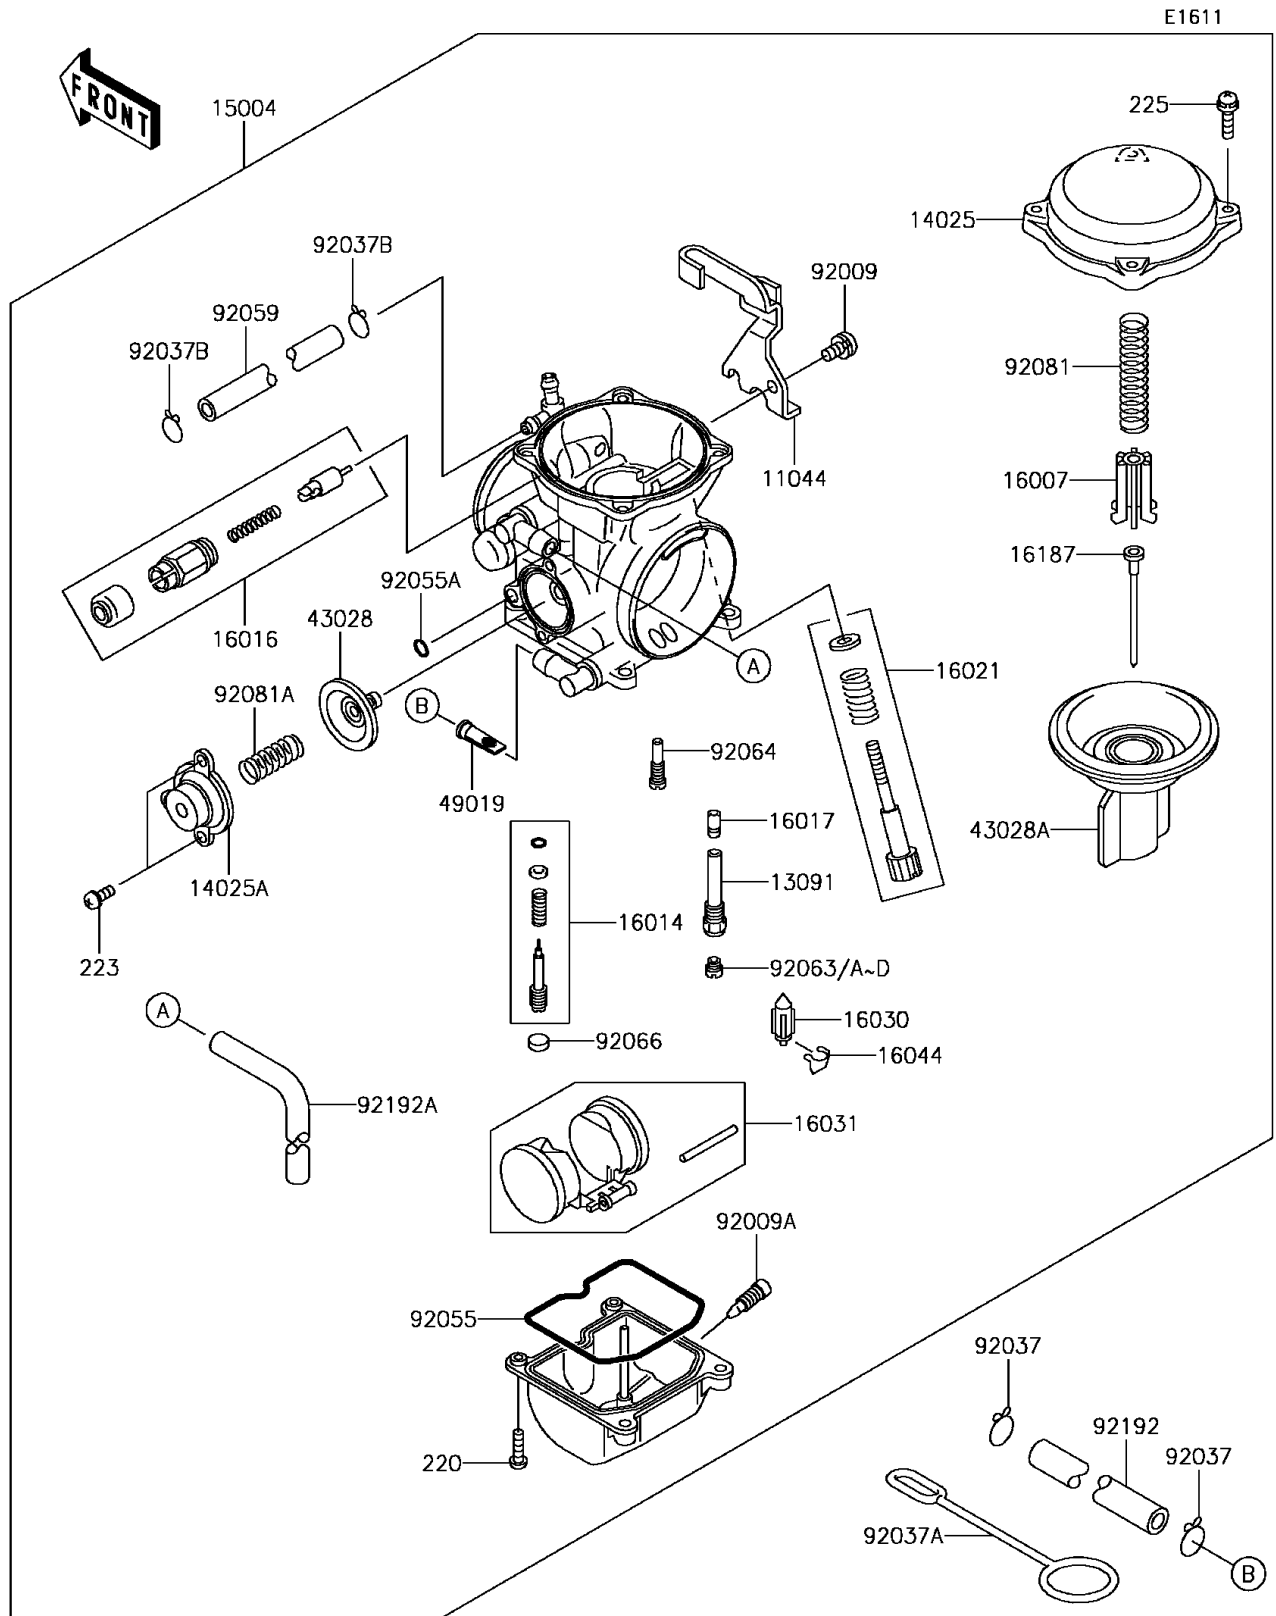

2015 KLR650 PARTS DIAGRAM

Carburetor

2015 KLR650 PARTS LIST

Carburetor

ITEM NAME	PART NUMBER	QUANTITY
BRACKET,THROTTLE CABLE (Ref # 11044)	11044-1353	1
HOLDER,NEEDLE JET (Ref # 13091)	13091-1425	1
COVER,MIXING CHAMBER (Ref # 14025)	14025-1890	1
COVER,AIR CUT VALVE (Ref # 14025A)	14025-1903	1
CARBURETOR-ASSY,CVK40 (Ref # 15004)	15004-0073	1
SEAT-SPRING,DIAPHRAGM VALVE (Ref # 16007)	16007-1113	1
SCREW-PILOT AIR (Ref # 16014)	16014-1083	1
PLUNGER (Ref # 16016)	16016-1087	1
JET-NEEDLE,#6 (Ref # 16017)	16017-0055	1
SCREW-THROTTLE STOP (Ref # 16021)	16021-1201	1
VALVE-FLOAT (Ref # 16030)	16030-1057	1
FLOAT (Ref # 16031)	16031-1077	1
CLAMP,FLOAT VALVE (Ref # 16044)	16044-007	1
NEEDLE-JET,N6NJ (Ref # 16187)	16187-0275	1
DIAPHRAGM,5.9MM,AIR CUT VALVE (Ref # 43028)	43028-0016	1
DIAPHRAGM,VALVE (Ref # 43028A)	43028-1062	1
FILTER-FUEL (Ref # 49019)	49019-1097	1
SCREW,5X10 (Ref # 92009)	92009-1365	1
SCREW,DRAIN,6X0.75 (Ref # 92009A)	92009-1551	1
CLAMP,12.5MM (Ref # 92037)	92037-1271	2
SCREW-PAN-CROS,4X14 (Ref # 220)	220AA0414	4
SCREW-PAN-WS-CROS,4X10 (Ref # 223)	223C0410	2
CLAMP,OVERFLOW TUBE (Ref # 92037A)	92037-134	1
CLAMP,TUBE (Ref # 92037B)	92037-1477	2
RING-O,FLOAT CHAMBER (Ref # 92055)	92055-1222	1
RING-O (Ref # 92055A)	92055-1245	1
TUBE,5X9X160 (Ref # 92059)	92059-1201	1
JET-MAIN,#140 (Ref # 92063)	92063-1013	1
JET-MAIN,#142 (Ref # 92063A)	92063-1016	1

2015 KLR650 PARTS LIST

Carburetor

ITEM NAME	PART NUMBER	QUANTITY
JET-MAIN,#145 (Ref # 92063B)	92063-1017	1
JET-MAIN,#148 (Ref # 92063C)	92063-1324	1
JET-MAIN,#150 (Ref # 92063D)	92063-1330	1
JET-PILOT,#40 (Ref # 92064)	92064-1108	1
PLUG,PILOT AIR SCREW,6.9X2 (Ref # 92066)	92066-1051	1
SPRING,DIAPHRAGM VALVE (Ref # 92081)	92081-1718	1
SPRING,AIR CUT VALVE (Ref # 92081A)	92081-1719	1
TUBE,FUEL,6.2X13.2X170 (Ref # 92192)	92192-0453	1
TUBE,L=360 (Ref # 92192A)	92192-0589	1
SCREW-PAN-WSP-CROS,4X18 (Ref # 225)	225AB0418	4