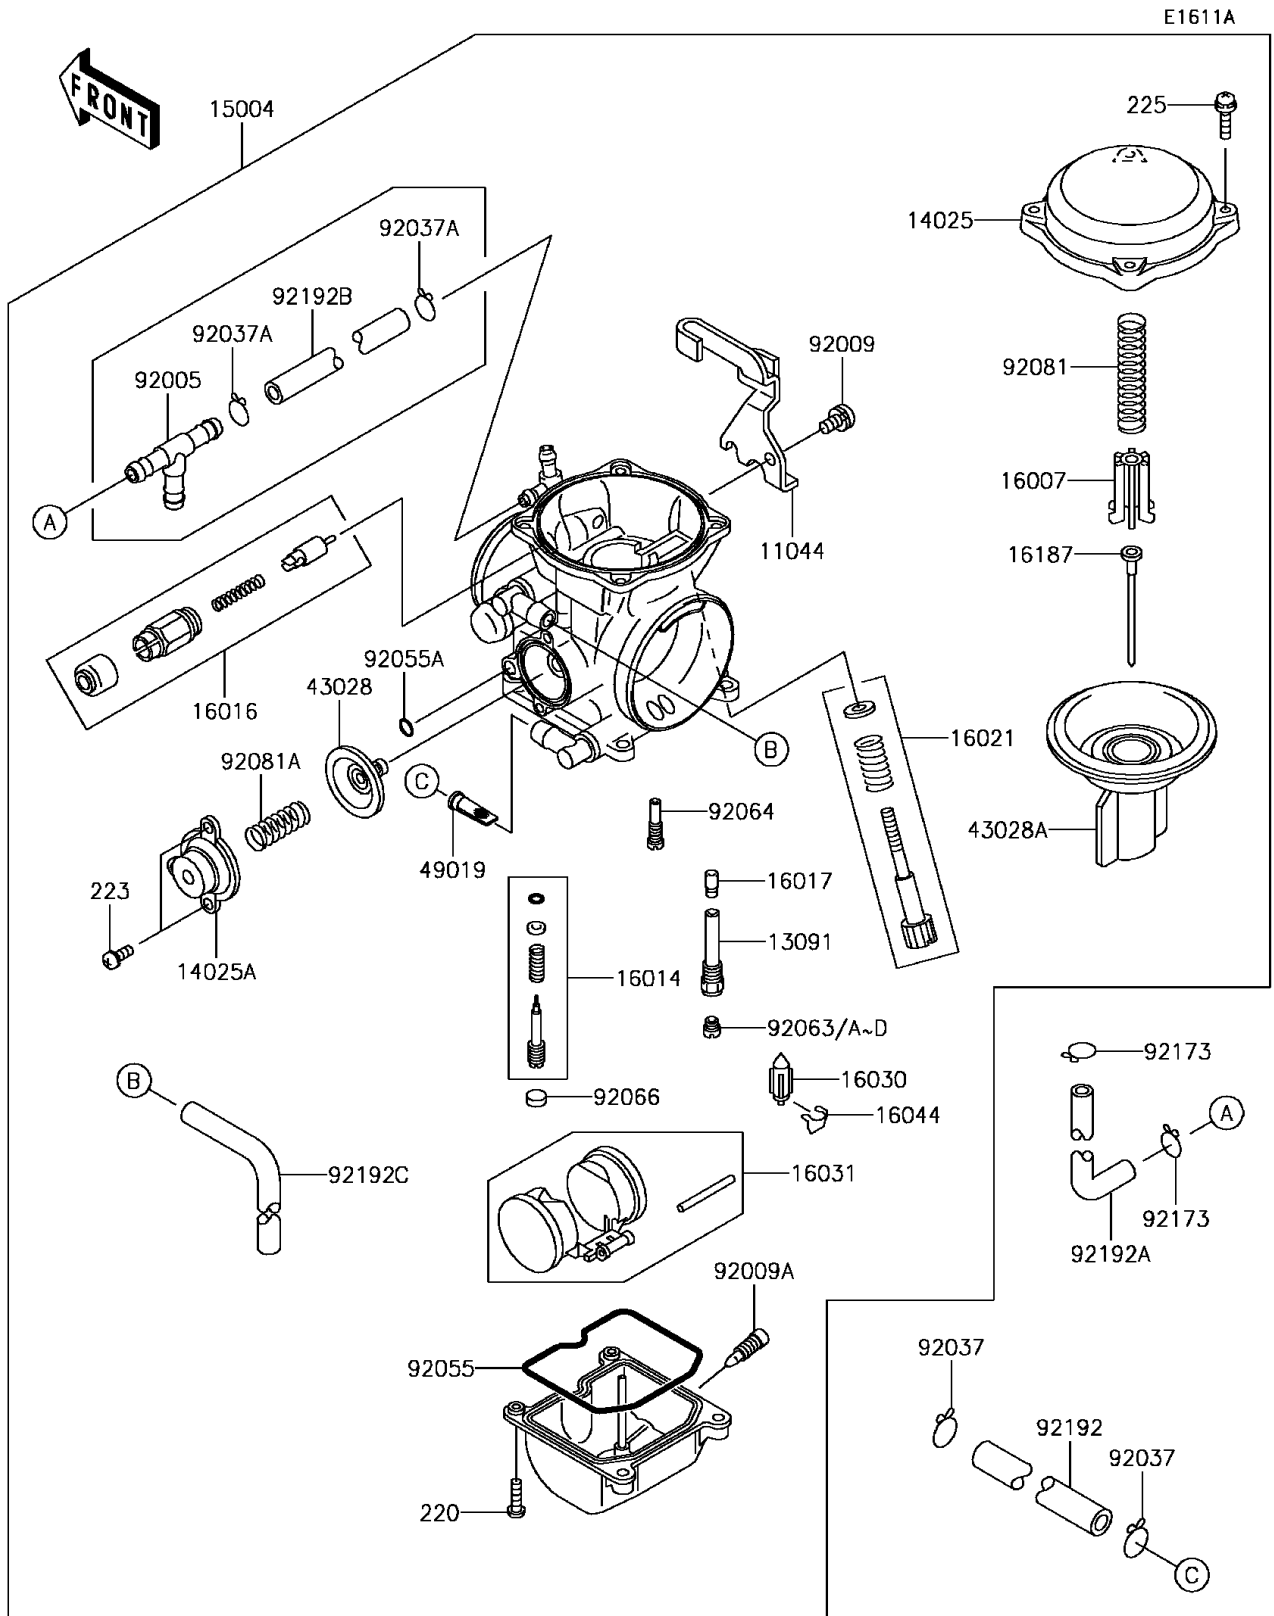

# 2015 KLR650 PARTS DIAGRAM

Carburetor(CA)

## 2015 KLR650 PARTS LIST

### Carburetor(CA)

ITEM NAME	PART NUMBER	QUANTITY
BRACKET,THROTTLE CABLE (Ref # 11044)	11044-1353	1
HOLDER,NEEDLE JET (Ref # 13091)	13091-1425	1
COVER,MIXING CHAMBER (Ref # 14025)	14025-1890	1
COVER,AIR CUT VALVE (Ref # 14025A)	14025-1903	1
CARBURETOR-ASSY,CVK40 (Ref # 15004)	15004-0072	1
SEAT-SPRING,DIAPHRAGM VALVE (Ref # 16007)	16007-1113	1
SCREW-PILOT AIR (Ref # 16014)	16014-1083	1
PLUNGER (Ref # 16016)	16016-1087	1
JET-NEEDLE,#6 (Ref # 16017)	16017-0055	1
SCREW-THROTTLE STOP (Ref # 16021)	16021-1201	1
VALVE-FLOAT (Ref # 16030)	16030-1057	1
FLOAT (Ref # 16031)	16031-1077	1
CLAMP,FLOAT VALVE (Ref # 16044)	16044-007	1
NEEDLE-JET,N6NJ (Ref # 16187)	16187-0275	1
DIAPHRAGM,5.9MM,AIR CUT VALVE (Ref # 43028)	43028-0016	1
DIAPHRAGM,VALVE (Ref # 43028A)	43028-1062	1
FILTER-FUEL (Ref # 49019)	49019-1097	1
FITTING,FUEL,T-TYPE (Ref # 92005)	92005-1112	1
SCREW,5X10 (Ref # 92009)	92009-1365	1
SCREW,DRAIN,6X0.75 (Ref # 92009A)	92009-1551	1
CLAMP,12.5MM (Ref # 92037)	92037-1271	2
CLAMP,TUBE (Ref # 92037A)	92037-1477	2
RING-O,FLOAT CHAMBER (Ref # 92055)	92055-1222	1
RING-O (Ref # 92055A)	92055-1245	1
JET-MAIN,#140 (Ref # 92063)	92063-1013	1
JET-MAIN,#142 (Ref # 92063A)	92063-1016	1
JET-MAIN,#145 (Ref # 92063B)	92063-1017	1
JET-MAIN,#148 (Ref # 92063C)	92063-1324	1
JET-MAIN,#150 (Ref # 92063D)	92063-1330	1

### Carburetor(CA)

ITEM NAME	PART NUMBER	QUANTITY
JET-PILOT,#40 (Ref # 92064)	92064-1108	1
PLUG,PILOT AIR SCREW,6.9X2 (Ref # 92066)	92066-1051	1
SPRING,DIAPHRAGM VALVE (Ref # 92081)	92081-1718	1
SPRING,AIR CUT VALVE (Ref # 92081A)	92081-1719	1
CLAMP (Ref # 92173)	92173-1190	2
TUBE,FUEL,6.2X13.2X170 (Ref # 92192)	92192-0453	1
TUBE,5X9X40&20 (Ref # 92192A)	92192-0480	1
TUBE,L=70 (Ref # 92192B)	92192-0588	1
TUBE,L=360 (Ref # 92192C)	92192-0589	1
SCREW-PAN-CROS,4X14 (Ref # 220)	220AA0414	4
SCREW-PAN-WS-CROS,4X8 (Ref # 223)	223C0408	2
SCREW-PAN-WSP-CROS,4X18 (Ref # 225)	225AB0418	4