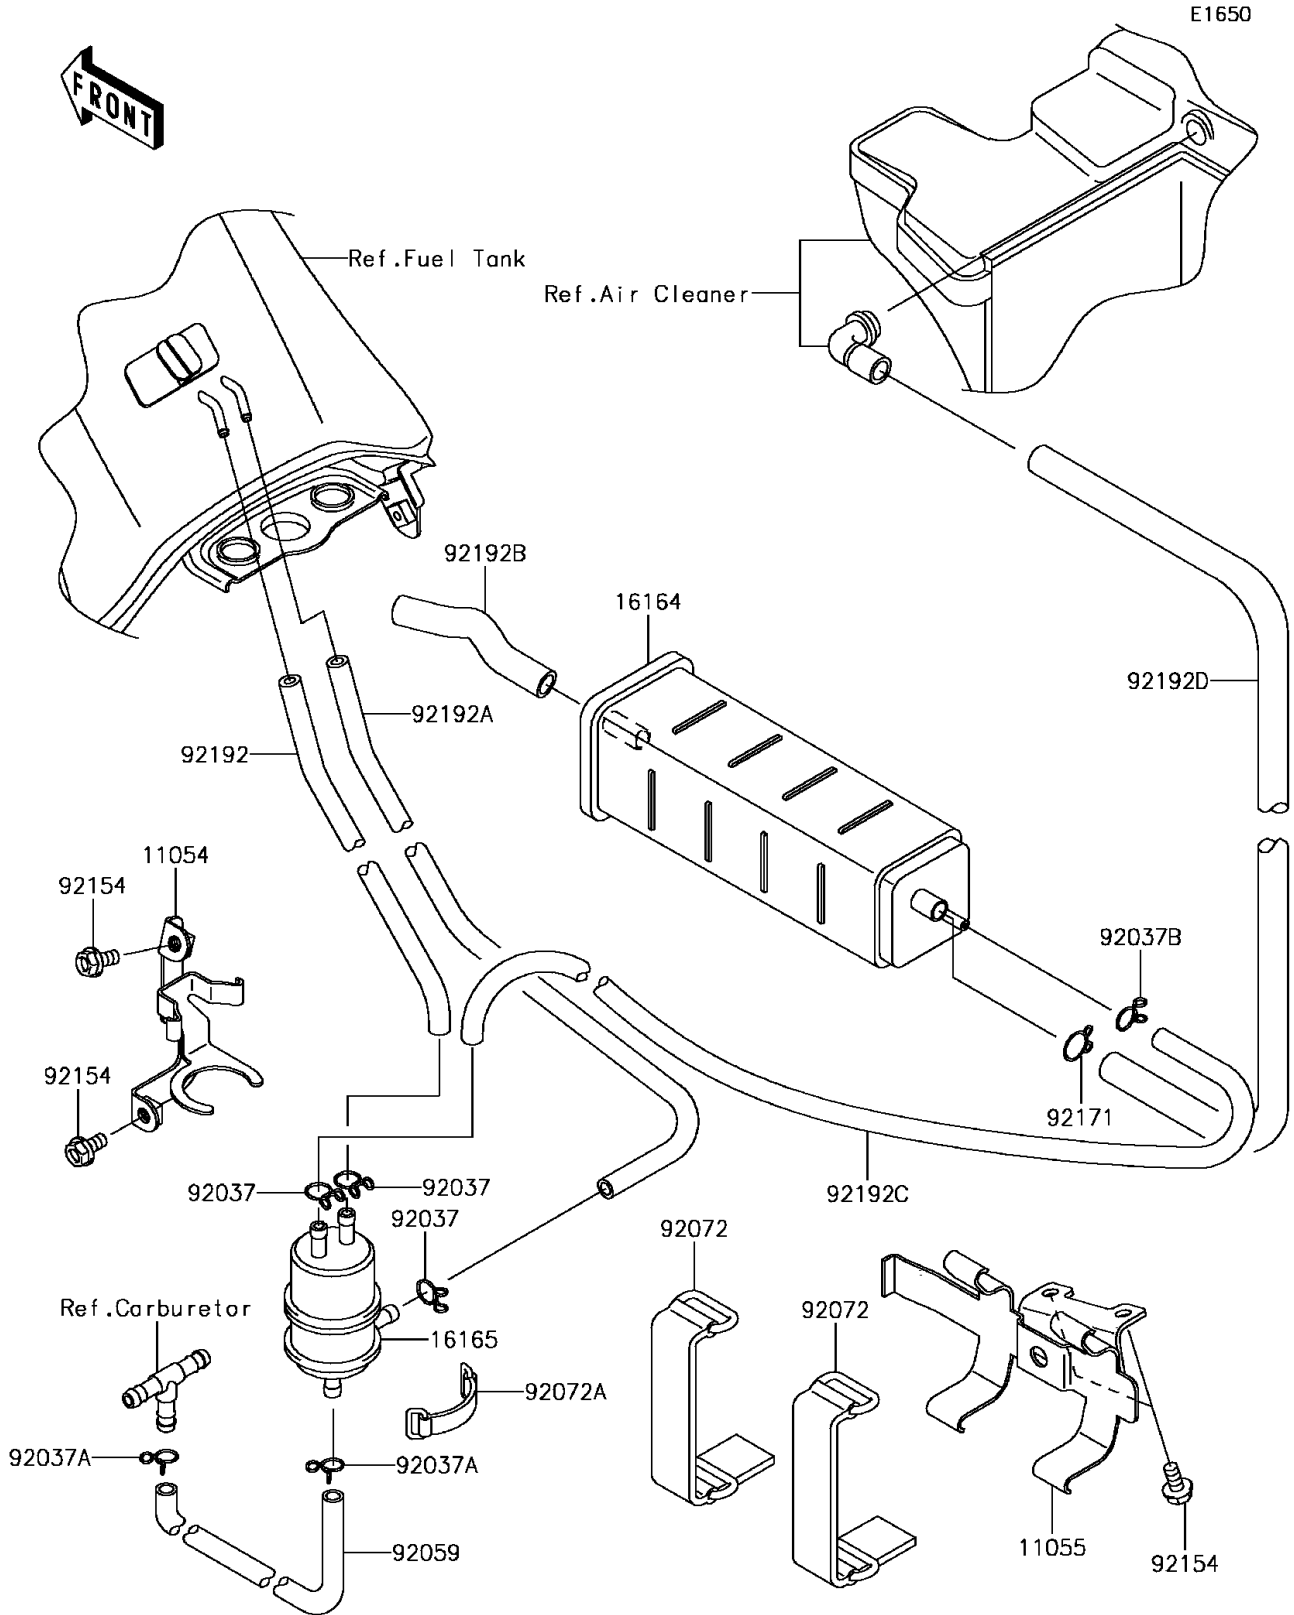

2015 KLR650 PARTS DIAGRAM

Fuel Evaporative System(CA)

2015 KLR650 PARTS LIST

Fuel Evaporative System(CA)

ITEM NAME	PART NUMBER	QUANTITY
BRACKET,SEPARATOR (Ref # 11054)	11054-0494	1
BRACKET,CANISTER (Ref # 11055)	11055-1266	1
CANISTER (Ref # 16164)	16164-0009	1
SEPARATOR (Ref # 16165)	16165-1001	1
CLAMP,TUBE (Ref # 92037)	92037-147	3
CLAMP (Ref # 92037A)	92037-1712	2
CLAMP,14MM (Ref # 92037B)	92037-1862	1
TUBE,4X9X310,WHITE (Ref # 92059)	92059-1804	1
BAND,L=90 (Ref # 92072)	92072-0135	2
BAND,L=50 (Ref # 92072A)	92072-1419	1
BOLT,FLANGED,6X12 (Ref # 92154)	92154-1050	4
CLAMP (Ref # 92171)	92171-0576	1
TUBE,5X9X400 (Ref # 92192)	92192-0519	1
TUBE,5X10X300 (Ref # 92192A)	92192-0520	1
TUBE,AIR INTAKE,CANISTER (Ref # 92192B)	92192-0743	1
TUBE,SEPARATOR-CANISTER (Ref # 92192C)	92192-0758	1
TUBE,A/C-CANISTER (Ref # 92192D)	92192-0759	1